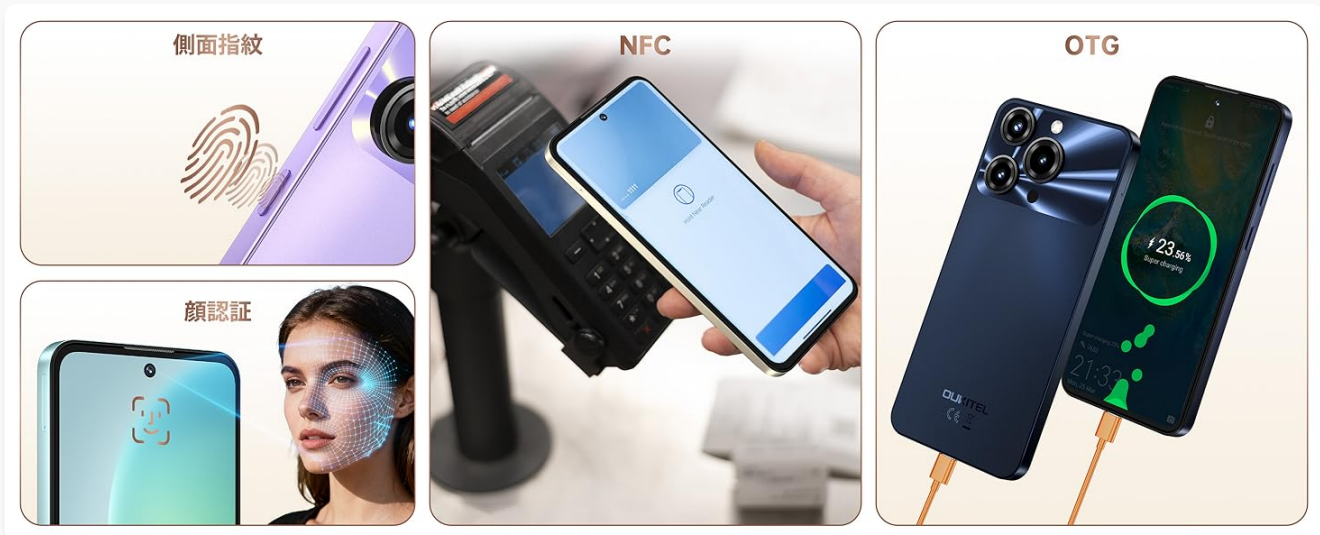

Unlock your device using the side-mounted fingerprint sensor or face recognition. To set up these features, go to **Settings > Security > Fingerprint Unlock or Face Unlock** and follow the instructions.

Image: Visual representation of the side fingerprint sensor and face recognition technology on the OUKITEL C69.

4. CAMERA FEATURES

The OUKITEL C69 is equipped with a 64MP main rear camera, an 8MP front camera, and a 0.08MP depth sensor. It supports simultaneous recording from both front and rear cameras.