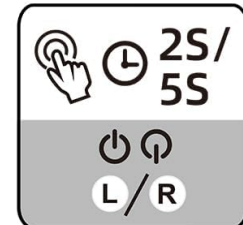

5.1 Touch Controls

The earbuds feature intuitive touch controls for easy management of audio playback and calls:

- **Play/Pause:** Single click on either earbud (L/R).
- **Next/Previous Track:** Double click on either earbud (L/R).
- **Adjust Volume:** Press and hold for 2 seconds (Left earbud for volume down, Right earbud for volume up).
- **Power On/Off (when not connected):** Press and hold for 2 seconds (Power On) or 5 seconds (Power Off) on either earbud (L/R).
- **Answer/End Call:** Single click on either earbud (L/R).
- **Reject Call:** Press and hold for 2 seconds on either earbud (L/R).
- **Activate Voice Assistant:** Triple click on either earbud (L/R).
- **Reset:** Five clicks on either earbud (L/R).

Play/Pausar

Trocar de música

Ajustar volume

Ligar/Desligar on/off
(Quando não conectado)

Atender/desligar

Rejeitar chamada

Assistente de voz

Resetar