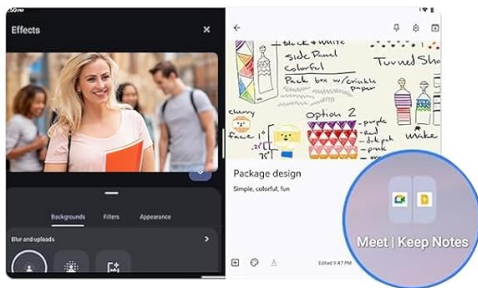

Última versión de Android 15

Privacidad

Compartir parcialmente la pantalla