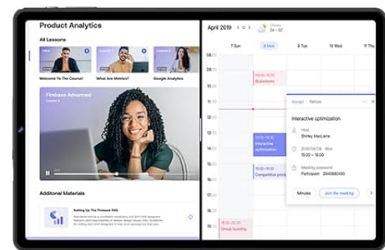

Mayor duración de la batería

Experiencia de usuario

Pantalla dividida y multitarea

Image 3.1: Visual representation of Android 15's core features, highlighting privacy, security, performance, and user interface enhancements.

3.2 Display and Multimedia

The tablet features a 10.1-inch Full HD (1280x800 pixels) IPS display. It supports Widevine L1 certification, enabling high-definition video playback on streaming platforms like Netflix, YouTube, and Prime Video. An eye protection mode is available to reduce blue light exposure.