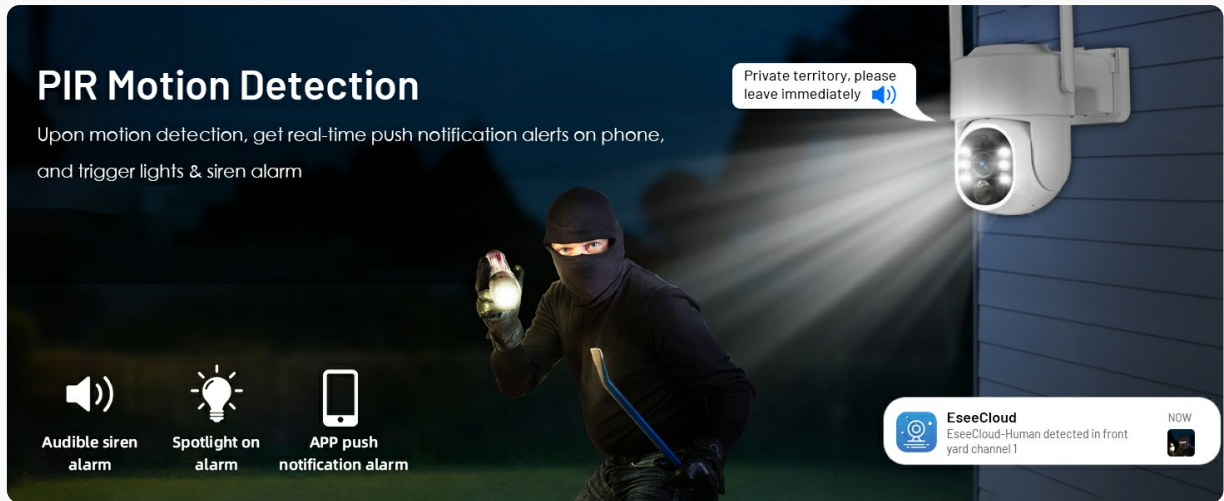

5.4 Motion Detection & Alarms

The camera utilizes PIR and AI human detection to identify relevant motion. When triggered, it can:

- Send real-time alerts to your smartphone.
- Activate an audible siren.
- Turn on a bright spotlight.

Customize detection sensitivity and alarm settings within the Eseecloud APP.

5.5 Night Vision

The camera automatically switches to night vision in low-light conditions. With the integrated spotlight, it provides clear 2K HD color night vision.

5.6 Alexa Integration

Connect your Noaheye camera to your Alexa-enabled devices. Use voice commands to view live feeds on compatible smart displays.

Figure 4: Two-way talk allows communication through the camera.

Figure 5: PIR motion detection triggers spotlight and siren alarms.

6. Maintenance

- Regularly clean the camera lens and solar panel with a soft, damp cloth to ensure clear vision and efficient charging.
- Ensure the solar panel is free from obstructions (e.g., leaves, dirt) that could block sunlight.
- Monitor battery levels via the Eseecloud APP. If the battery is consistently low, check solar panel placement or charge manually using the USB cable.