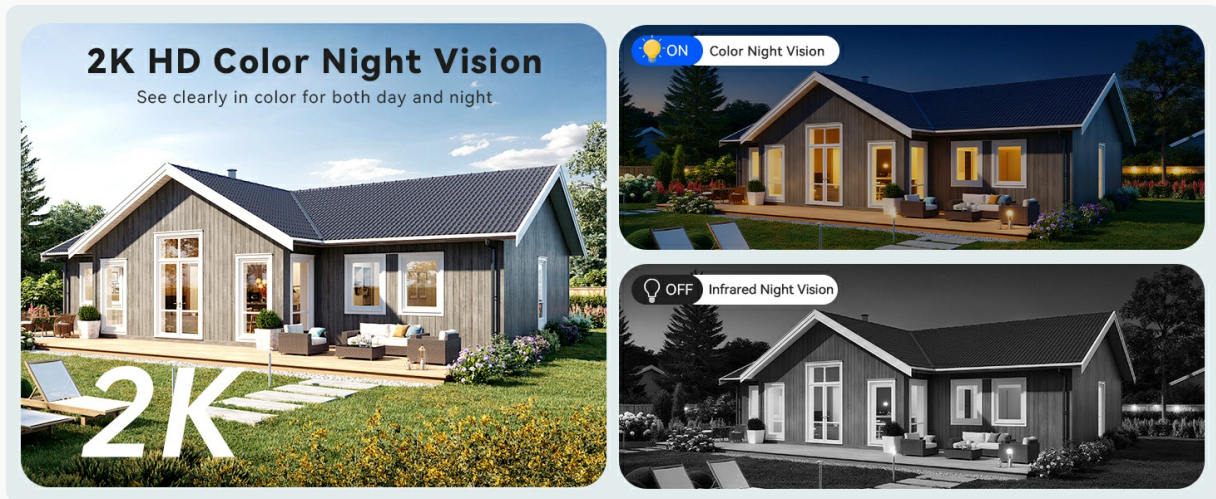

- **2K HD Clarity & 360° PTZ Coverage:** Delivers 2K HD video resolution for clear day and night vision. Features 270° pan and 90° tilt rotation with 4X digital zoom for comprehensive area monitoring.
- **PIR AI Human Detection & Alarms:** Advanced PIR AI motion sensor accurately detects human movement, reducing false alarms. Triggers audible siren and spotlight alarms to deter intruders and sends real-time alerts to your phone.
- **Two-Way Talk:** Built-in microphone and speaker allow for two-way communication, enabling you to interact with visitors or deter unwanted guests.
- **Local & Cloud Storage:** Supports up to 128GB TF card (not included) for local storage and optional cloud storage for video recordings.
- **Remote Control & Alexa Integration:** Control the camera remotely via the Eseecloud APP and integrate with Alexa for voice commands and live view on compatible devices.
- **Easy Setup & Weatherproof:** Simple installation with Bluetooth setup via the Eseecloud APP. IP65 weatherproof rating ensures reliable operation in various outdoor conditions (-4°F to 130°F).

Pan Tilt 360 Coverage Control for All-angles View

Figure 2: The camera offers 360-degree pan and tilt functionality for comprehensive coverage.

Figure 3: The camera provides 2K HD color night vision, enhanced by a spotlight.