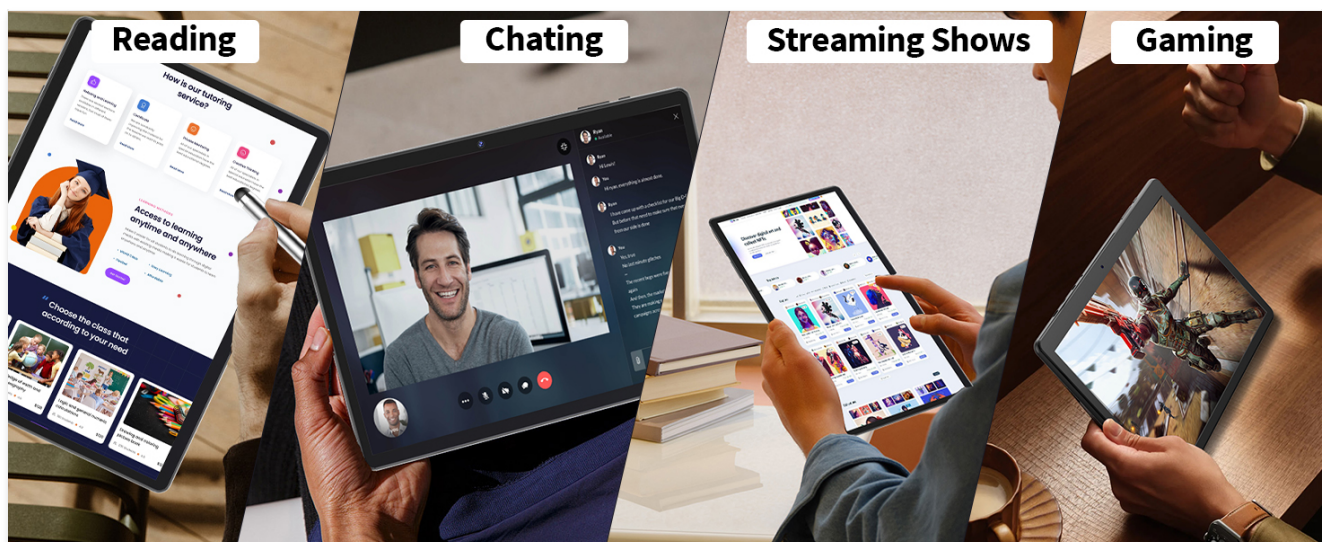

Eye-Comfort Color Temperature Control

Instant Three-Finger Command Triggers

Image: Screenshots demonstrating new features of the Android 15 OS, such as secure private space, screen recording, multitasking with app pairs, and taskbar customization.

1. Open an application.
2. Access the recent apps view (usually by swiping up and holding, or tapping the square navigation button).
3. Tap the app icon at the top of the app's card and select 'Split screen'.
4. Choose a second application to use alongside the first.