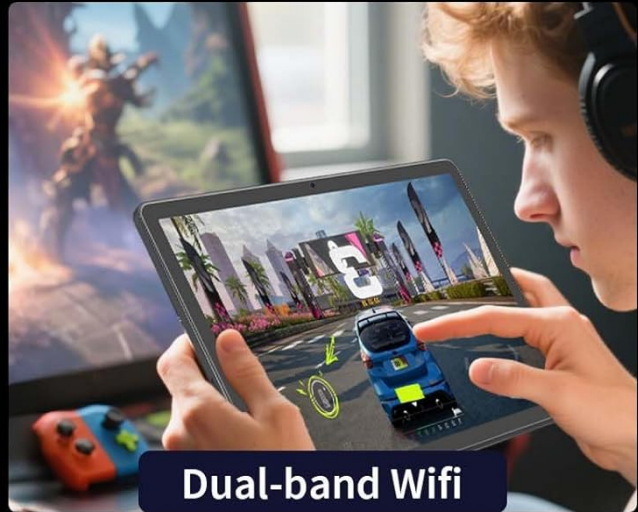

Dual-band Wifi