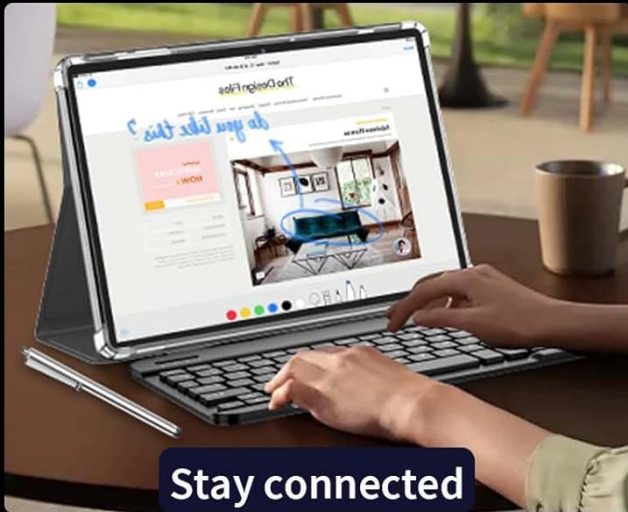

Stay Connected Everywhere

Bluetooth, Wi-Fi, GPS, and More

Stay connected