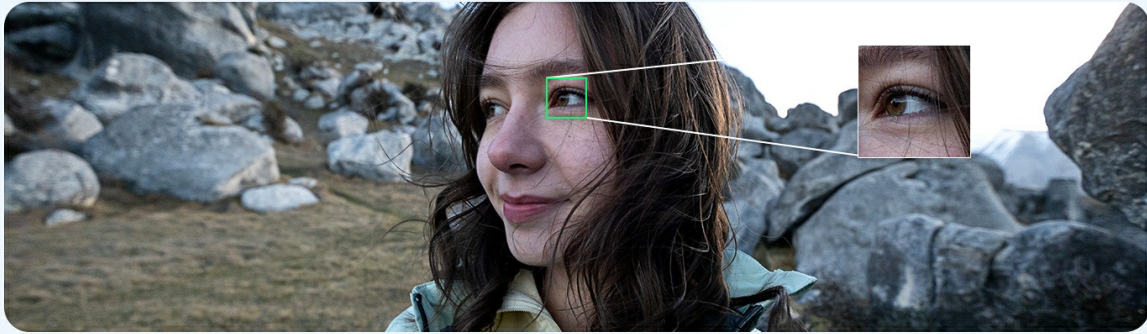

The fast and accurate autofocus function, combined with the STM stepping motor, ensures that when shooting lively children, mischievous pets or fleeting street scenes, clear imaging effects can be obtained.