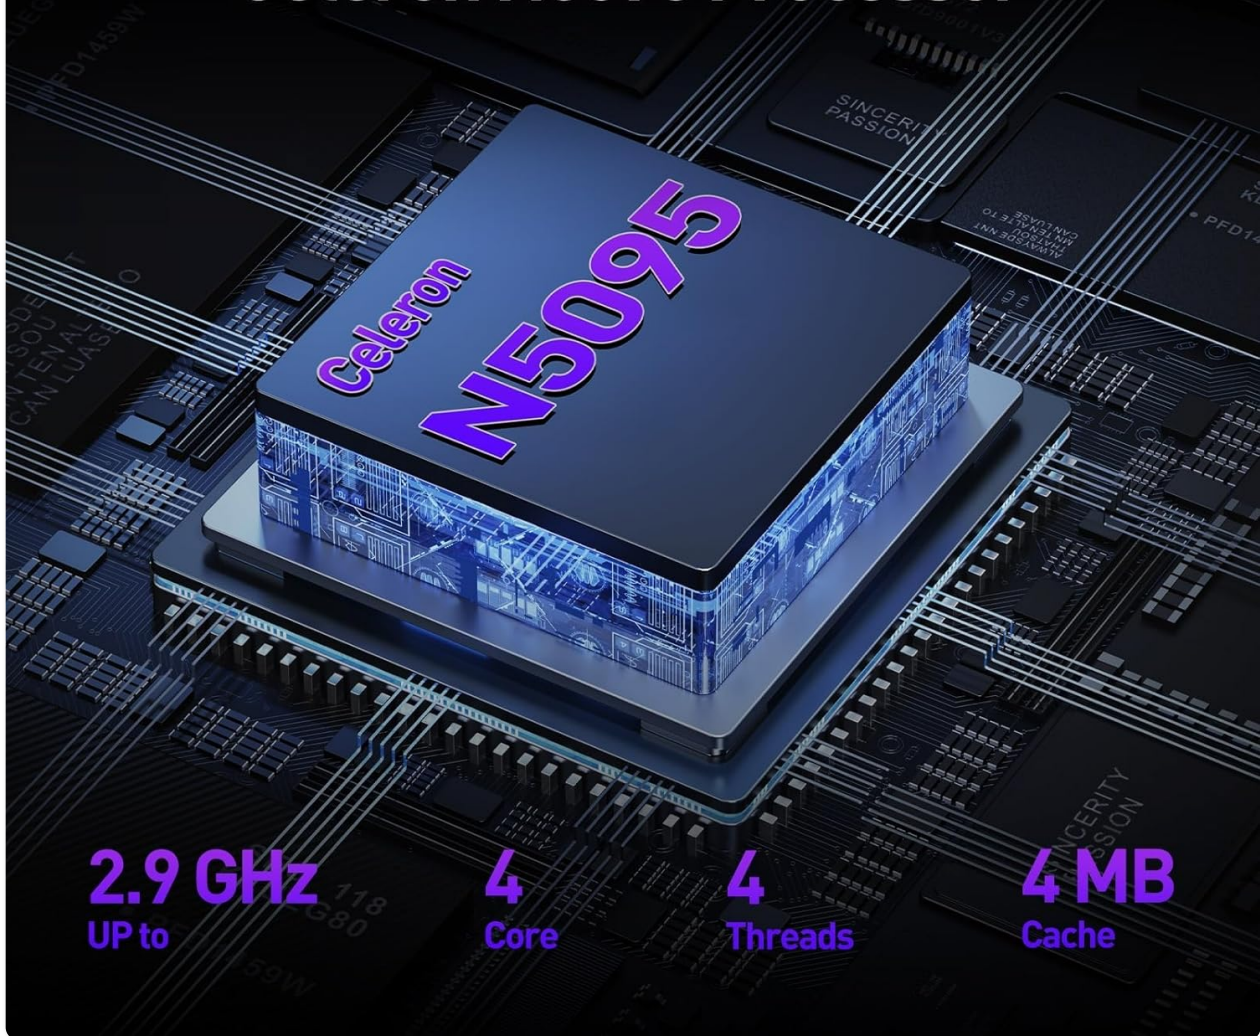

High Performance In-tel Celeron N5095 Processor

Image: Detailed view of the Intel Celeron N5095 Quad-Core Processor, highlighting its 2.9 GHz boost, 4 cores, 4 threads, and 4 MB cache.

15.6 inch Full HD visual experience