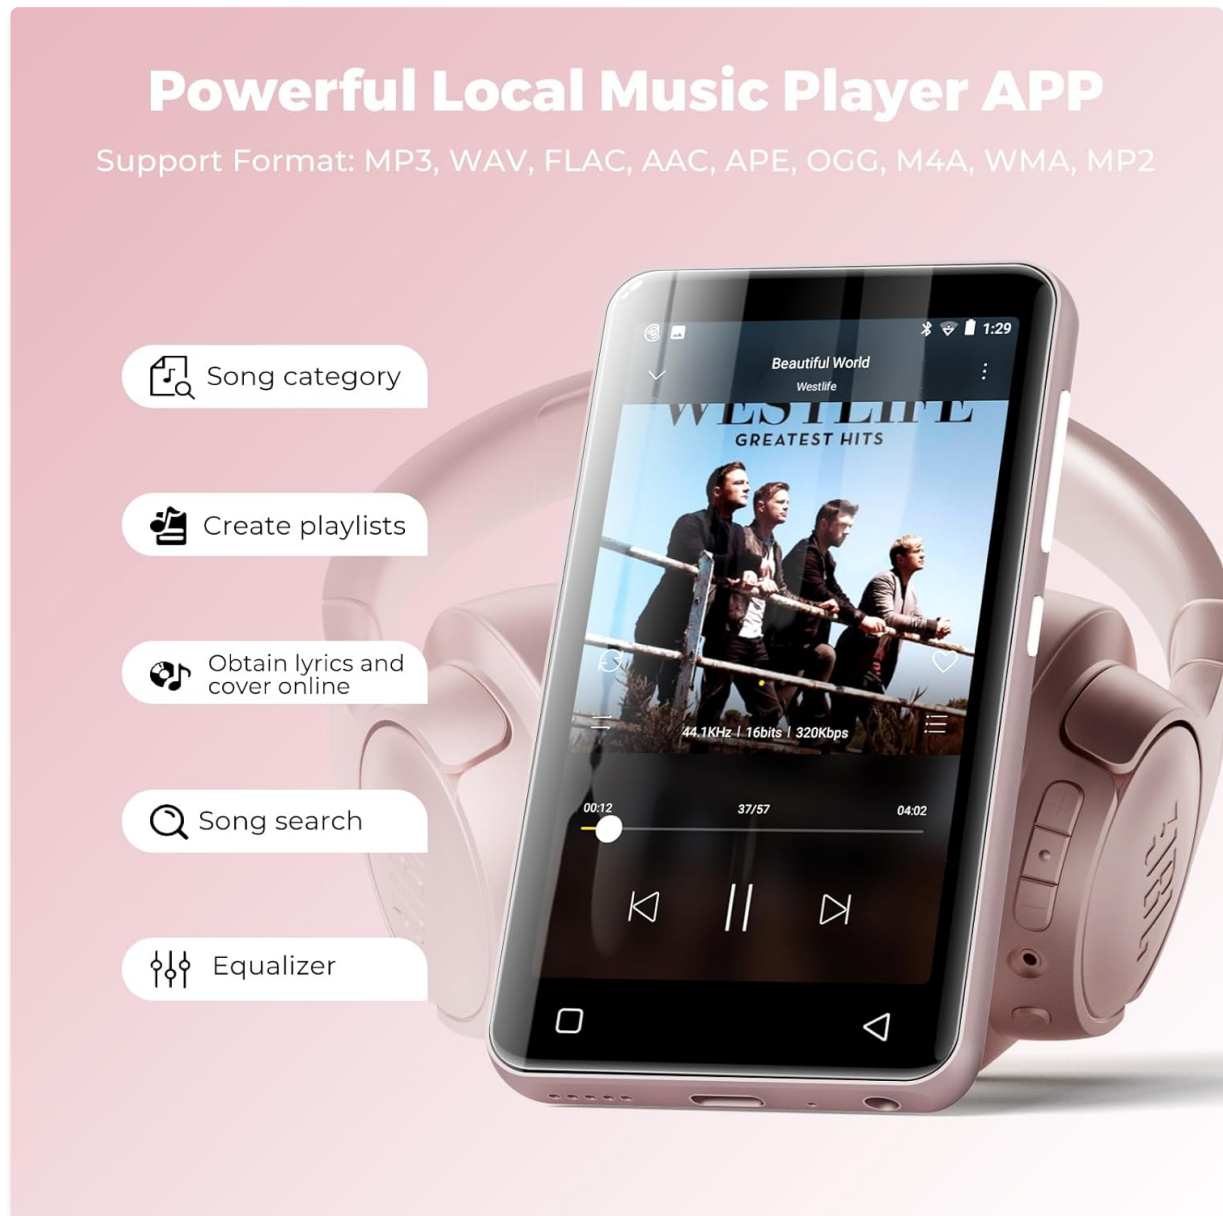

2.2 Music Playback

The device supports both local music files and streaming applications.

Local Music Player

The powerful local music player app supports various audio formats including MP3, WAV, FLAC, AAC, APE, OGG, M4A, WMA, and MP2. You can scan your library, create playlists, search for songs, and use the built-in equalizer.

Image: The innioasis G3 MP3 Player's local music player interface, showing song information, playback controls, and options for song categories, playlists, lyrics, search, and equalizer.

Streaming Applications

Pre-installed apps include Spotify, Pandora, Amazon Music, Spotify Kids, Tidal, and Deezer. Ensure a stable Wi-Fi connection for optimal streaming performance.