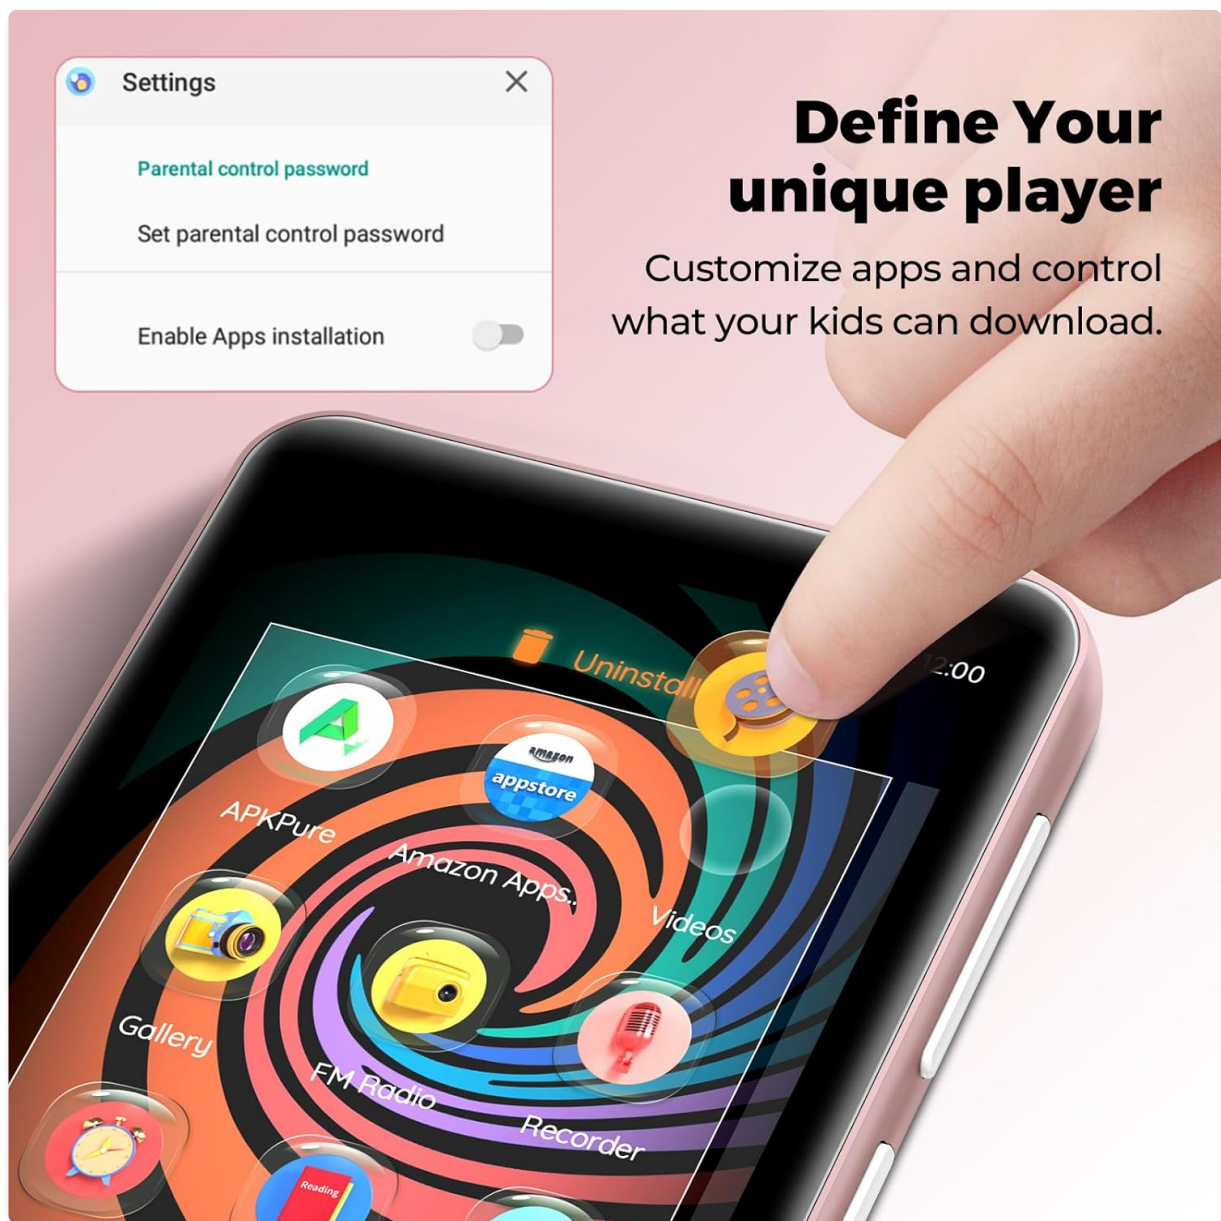

Define Your unique player

Customize apps and control what your kids can download.

Image: The innioasis G3 MP3 Player's screen displaying the parental control settings, including options for setting a password and enabling app installation.

3. MAINTENANCE

3.1 Cleaning

To clean the device, use a soft, dry, lint-free cloth. Avoid using abrasive cleaners, solvents, or aerosol sprays directly on the device. Do not expose the device to excessive moisture.

3.2 Software Updates

You can install new apps and update existing ones to access the latest features. Ensure the device is connected to Wi-Fi for updates.

3.3 Storage Management

Regularly manage your storage by uninstalling unused apps or transferring files to a computer. The device supports microSD cards up to 1TB for expanded storage. Ensure the microSD card is formatted correctly by the device if prompted.

4. TROUBLESHOOTING