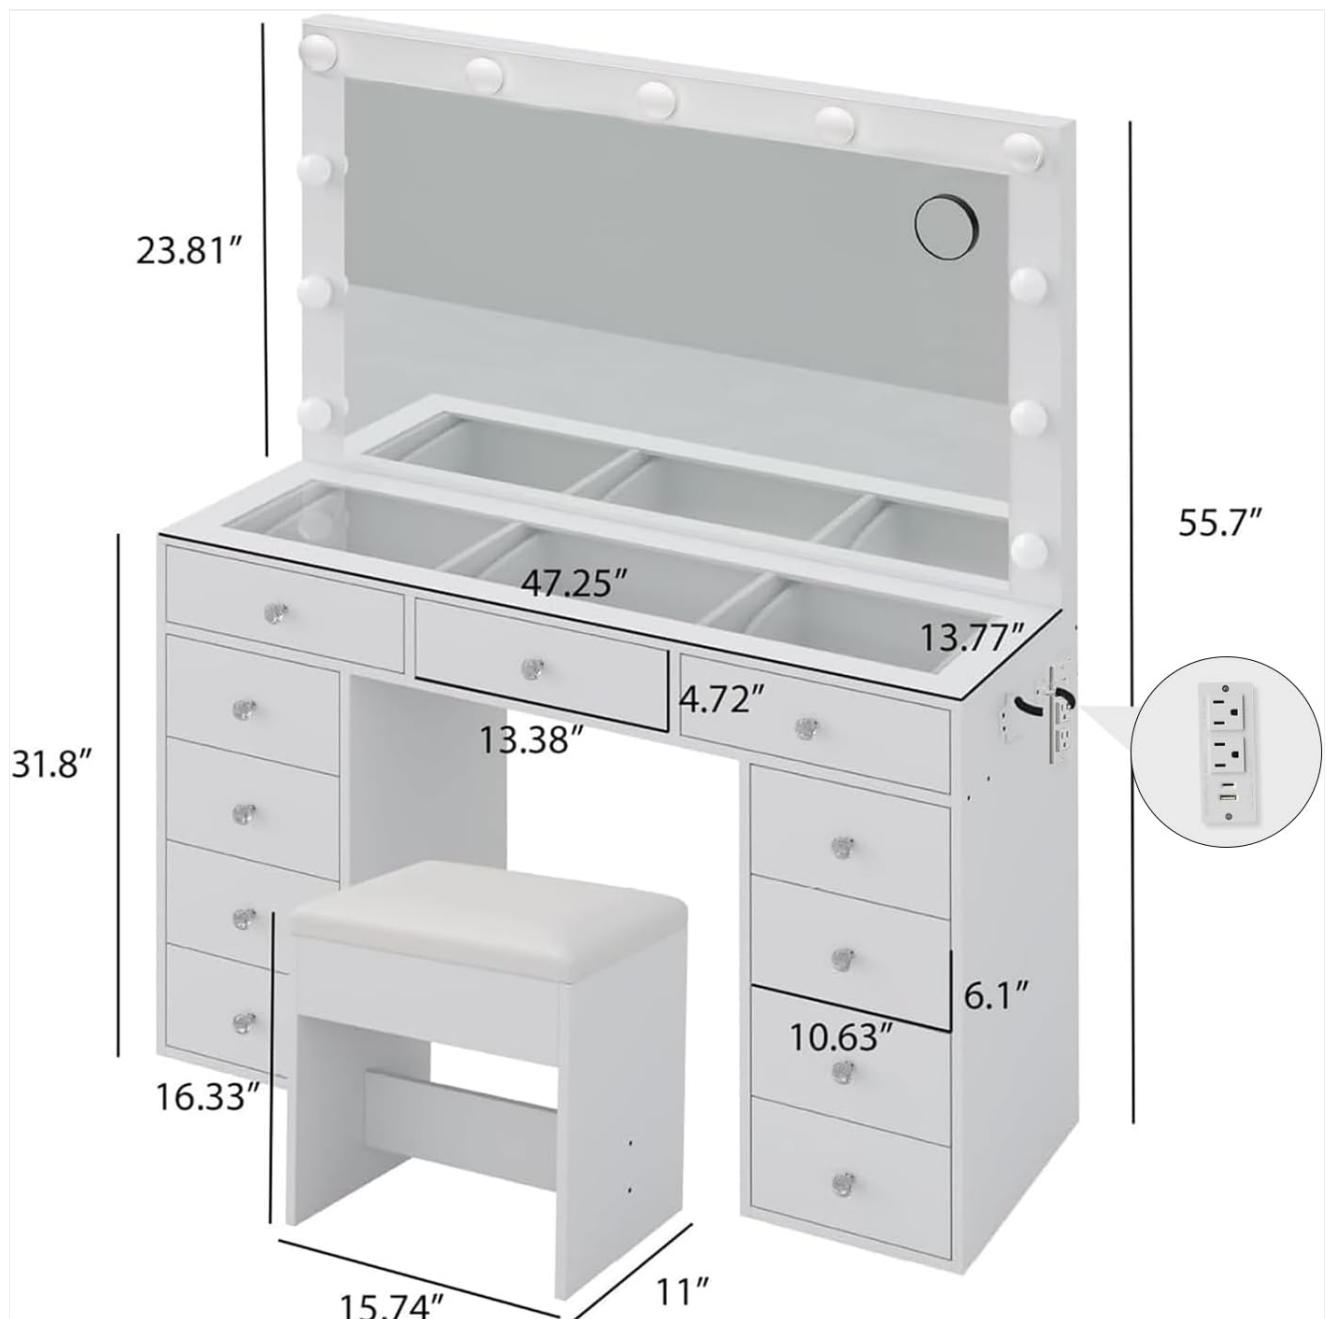

3. Package Contents

Please verify that all components listed below are present before beginning assembly. If any parts are missing or damaged, please contact customer support.

- Vanity Desk Frame
- Lighted Mirror Assembly
- 11 Drawers
- Padded Stool
- Integrated Power Strip (2 AC outlets, 2 USB ports)

Key Assembly Steps:

1. Unpack all components and verify against the package contents list.
2. Assemble the main desk frame according to the diagrams.
3. Install the drawer slides and assemble the 11 drawers.
4. Attach the lighted mirror to the desk frame.
5. Install the integrated power strip and hair dryer rack.
6. Assemble the padded stool.

Figure 4.1: Vanity Desk Dimensions. This diagram illustrates the overall measurements of the vanity desk, including height, width, and depth, along with the dimensions of the mirror and stool.

5. Operating Instructions

This vanity desk is designed with extensive storage, featuring a total of 11 drawers to organize cosmetics, jewelry, and other personal items. The central drawers include a tempered glass top, allowing for easy viewing and access to frequently used items.