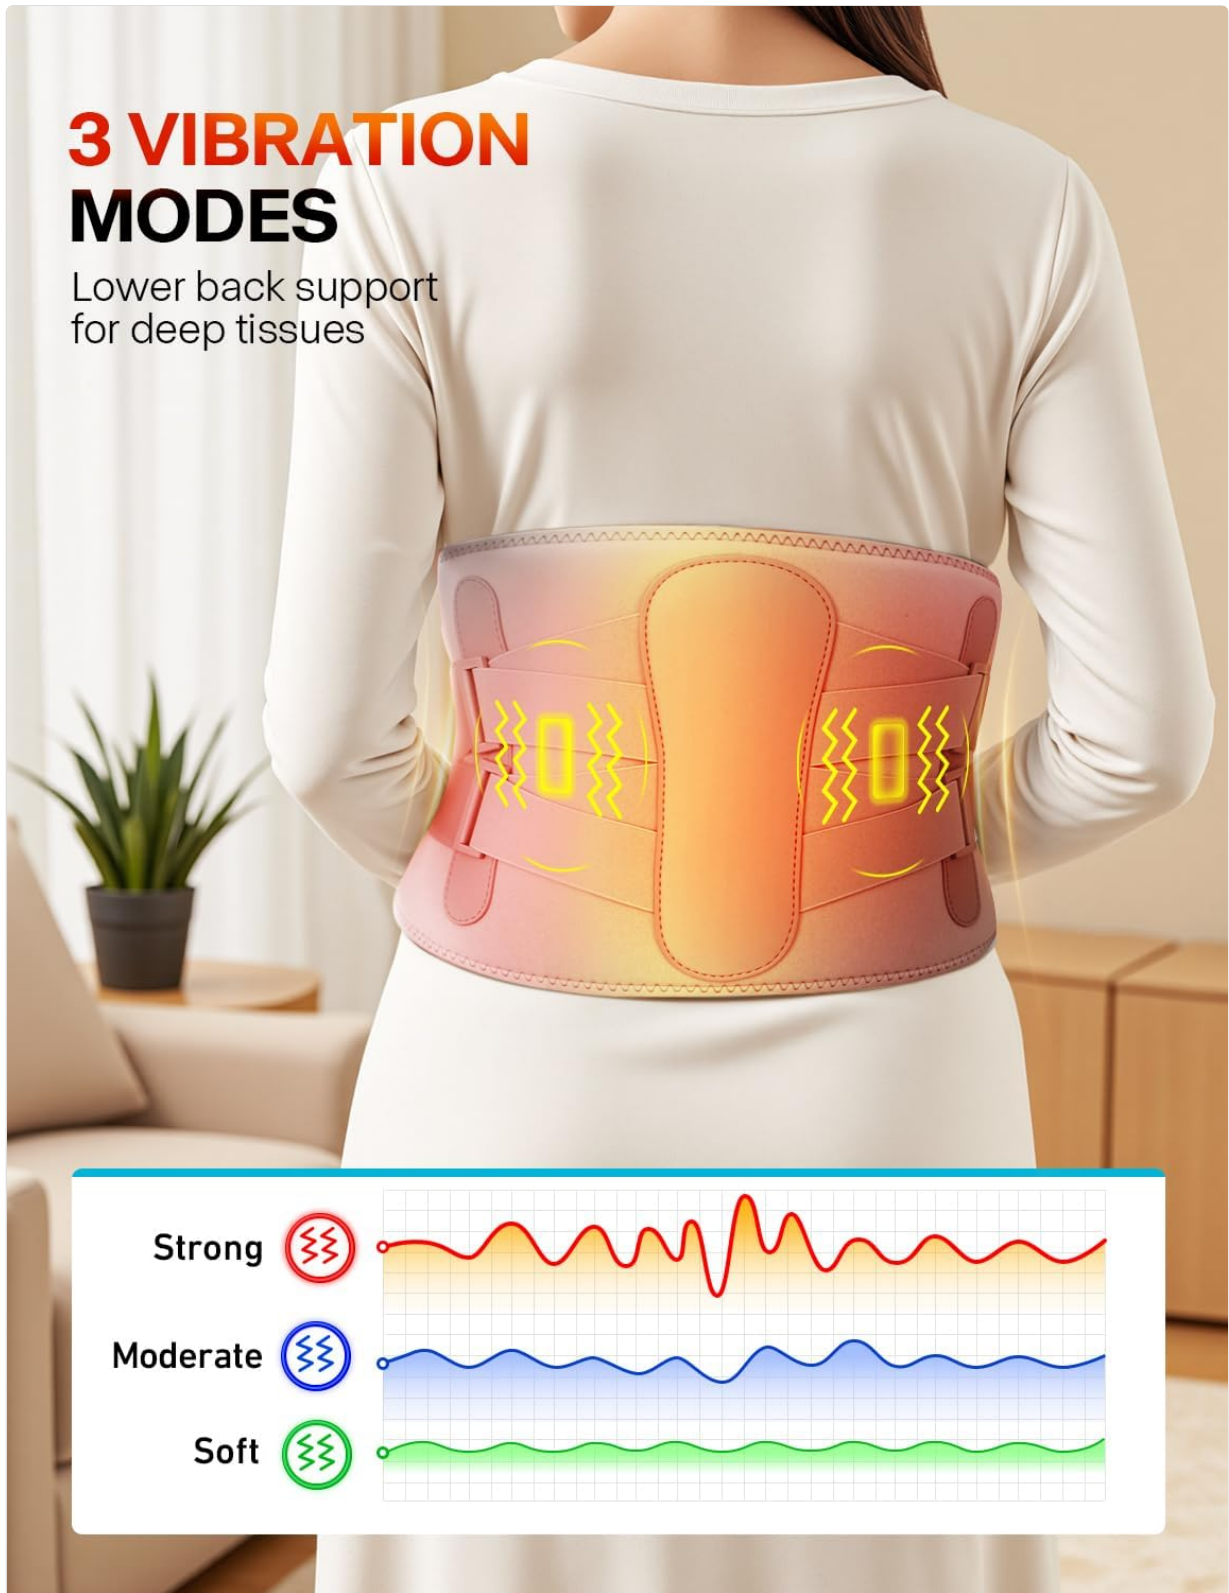

3. Adjusting Vibration Settings

Press the vibration button to cycle through the three available vibration modes. The indicator lights will show the selected setting:

- **Soft:** Gentle, continuous vibration.
- **Moderate:** Rhythmic, pulsing vibration.
- **Strong:** Intense, deep tissue vibration.

3 VIBRATION MODES

Lower back support
for deep tissues

Image: A person wearing the ALLJOY heated back massager from the back, illustrating the three vibration modes: Strong, Moderate, and Soft, with corresponding waveform patterns.

4. Combined Use

For optimal results, you can use heat and massage functions together or separately, depending on your comfort and needs. The device is designed for use up to 30 minutes at a time. Avoid prolonged use or falling asleep with the pad on.