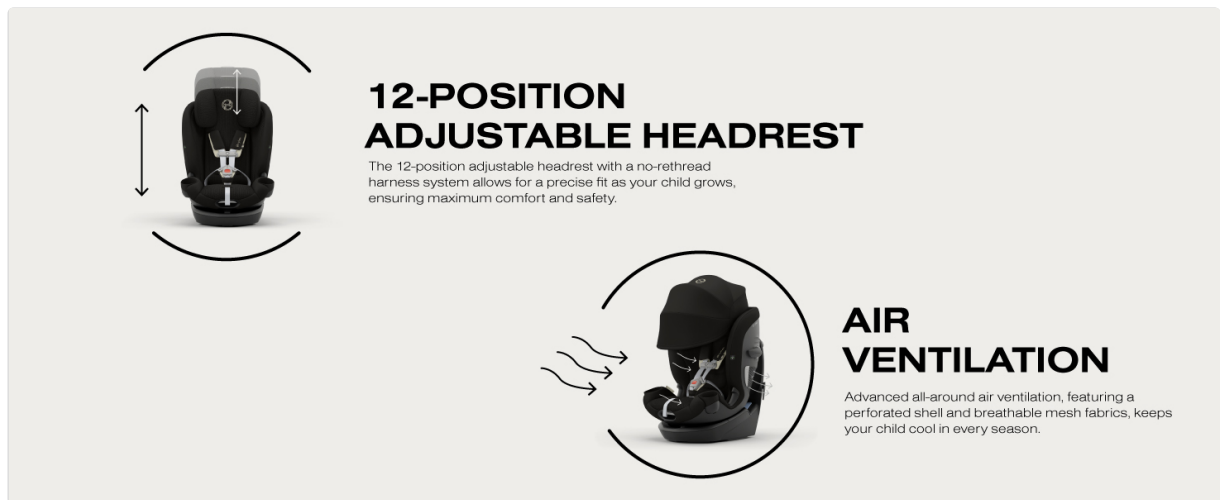

Adjustable Headrest

The 12-position adjustable headrest with a no-rethread harness system allows for a precise fit as your child grows, ensuring maximum comfort and safety. To adjust, simply lift the lever on the back of the headrest and slide it to the appropriate height.

Sun Canopy

A removable UPF 50+ sun canopy provides adjustable, oversized shade for full sun protection, keeping your child comfortable during rides.

Image: A parent is shown placing a baby into the Cybex Callisto G 360 car seat, demonstrating the convenient 360-degree rotation feature.

Image: An illustration highlighting the 12-position adjustable headrest and the all-around air ventilation system of the car seat.

MODES OF USE

The Callisto G 360 is an all-in-one seat, adapting to your child's growth through three distinct modes: