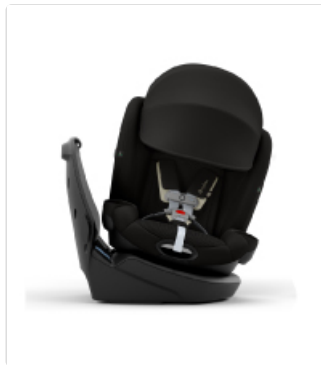

Cybex Callisto G 360

Cybex Callisto G 360 Rotating All-in-One Convertible Car Seat

Model: Callisto G 360

INTRODUCTION

The Cybex Callisto G 360 is an all-in-one convertible car seat designed to provide safety, comfort, and convenience for your child from infancy through elementary school years. This manual provides essential information for proper installation, operation, and maintenance of your car seat.

Adjustable Headrest

The 12-position adjustable headrest with a no-rethread harness system allows for a precise fit as your child grows, ensuring maximum comfort and safety. To adjust, simply lift the lever on the back of the headrest and slide it to the appropriate height.

ALL-IN-ONE CONVERTIBLE SEAT

REAR FACING

FORWARD FACING

BELT-POSITIONING BOOSTER

Image: A composite image displaying the Cybex Callisto G 360 car seat configured for rear-facing, forward-facing, and belt-positioning booster modes.

MAINTENANCE

- **Fabrics:** The car seat features machine washable fabrics for easy cleaning. Refer to the care label for specific washing instructions.
- **Air Ventilation:** Advanced all-around air ventilation, featuring a perforated shell and breathable mesh fabrics, helps keep your child cool in every season. Ensure air vents are not obstructed.
- **Cup Holders:** The integrated color-matching cup holders are removable and dishwasher safe for convenient cleaning.
- **Harness System:** The Easy-In Flip Forward Buckle Pad and Magnetic Buckle Holders keep straps neatly out of the way for quick, hassle-free buckling. Regularly inspect the harness for any signs of wear or damage.