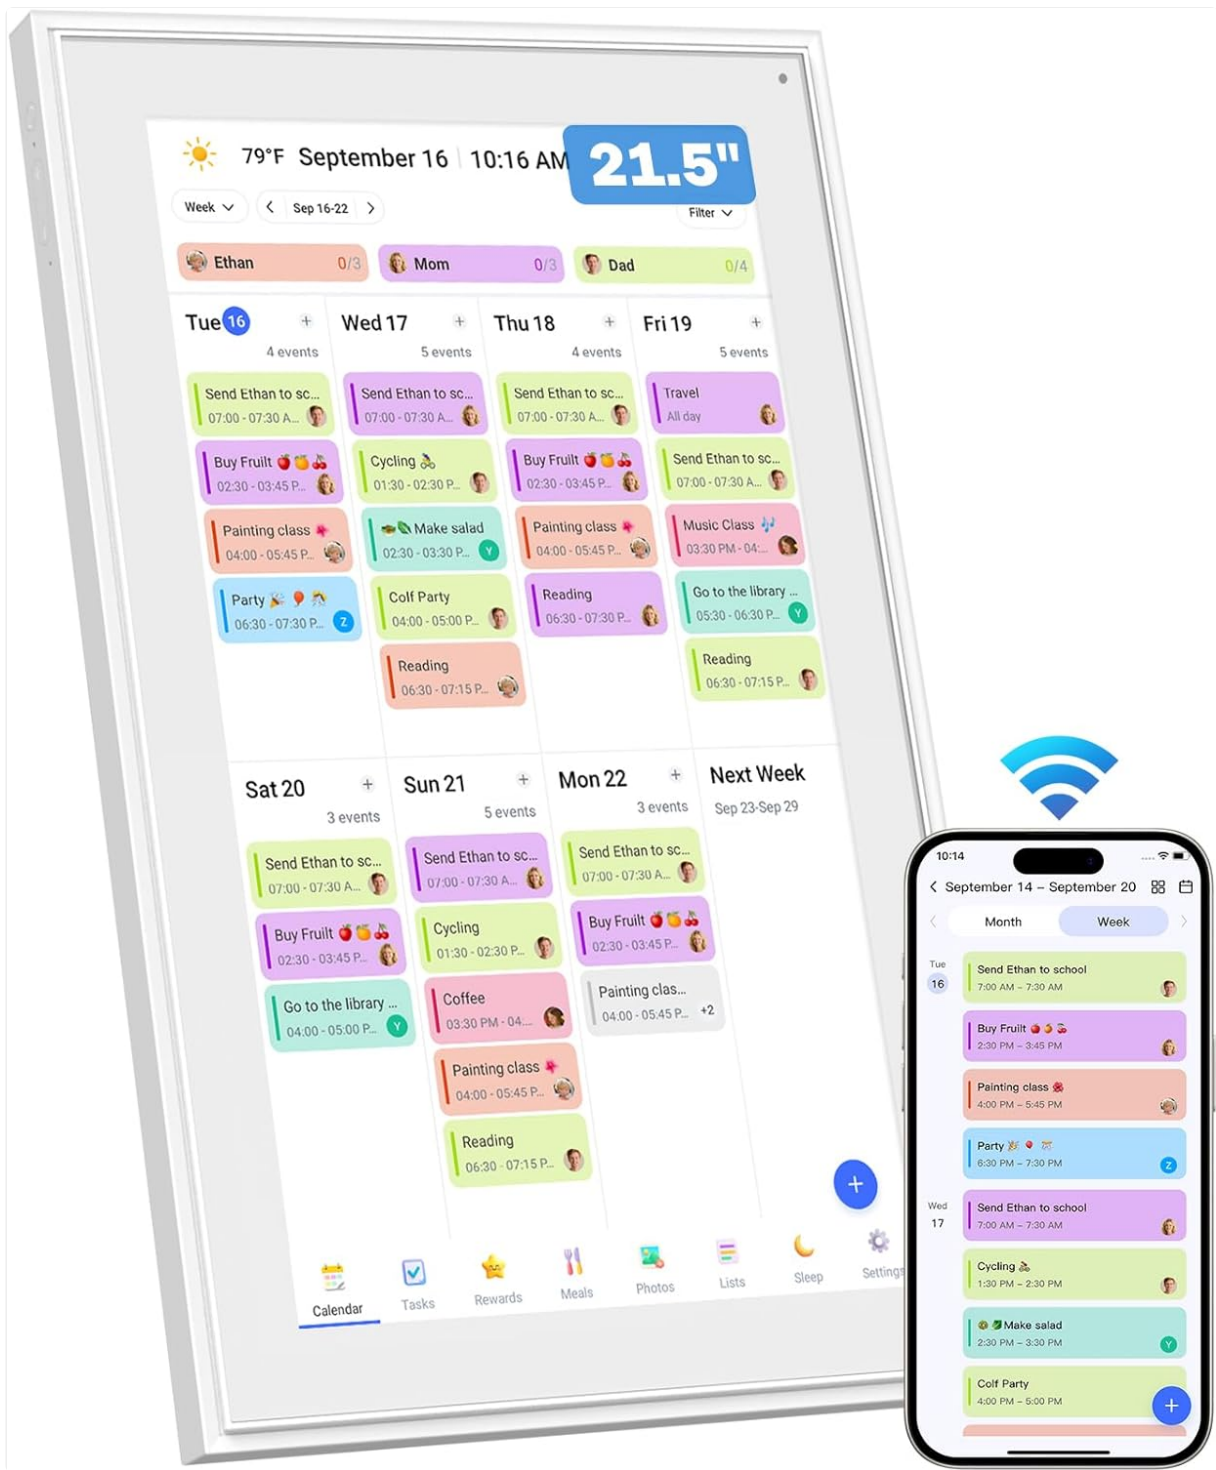

## INTRODUCTION

---

This manual provides detailed instructions for setting up, operating, and maintaining your Canupdog 21.5 Inch Digital Calendar. This device is designed to be a central hub for managing family schedules, tasks, meal plans, and sharing memories through its interactive display.

### 1.1 Initial Device Setup

1. **Power On:** Plug in your eCalendar. The device must remain plugged in to function.
2. **Language Selection:** Choose your preferred language from the on-screen options.
3. **Wi-Fi Connection:** Connect the device to your home Wi-Fi network (2.4/5GHz).
4. **Time Zone & City:** Select your correct time zone and city.
5. **Account Registration:** Enter your 6-digit activation code to register an account and log in.

### 1.2 Mounting Options

The Canupdog Digital Calendar offers versatile placement options:

- **Desk Stand:** Utilize the included stand for stable placement on a desk, counter, or shelf.
- **Wall Mount:** The device supports both vertical and horizontal wall mounting. All necessary hardware for wall installation is included.

Figure 1: Canupdog 21.5 Inch Digital Calendar displaying a weekly schedule, alongside a smartphone showing the companion app. The calendar is shown in portrait orientation.

Figure 2: The digital calendar displayed in both desktop stand and wall-mounted configurations, illustrating its versatility.