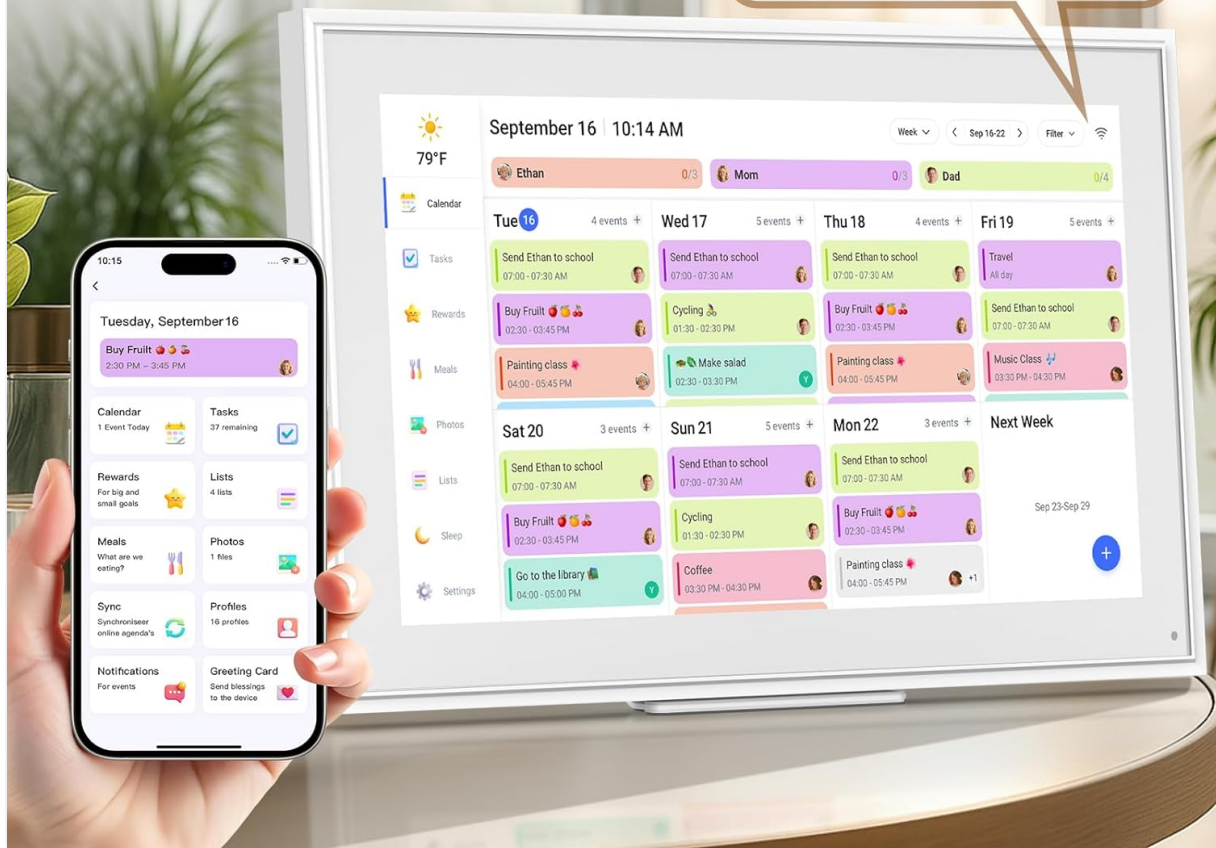

Figure 6: The meal planner interface, allowing users to plan meals and generate shopping lists.

## 2.4 Digital Photo Frame

- **Photo/Video Upload:** Upload thousands of photos and videos to the device's built-in storage via the companion app.
- **Slideshow Mode:** When idle, the calendar can function as a digital photo frame, displaying automatic slideshows of your uploaded memories.

# eCalendar App Access

Multiple account synchronization,  
real-time monitoring of family dynamics

Figure 7: The digital calendar functioning as a photo frame, showcasing shared family moments.

## 2.5 Additional Features

- **Sleep Mode:** Schedule automatic turn-off and turn-on times for the device to conserve energy and avoid disturbances.
- **Weather Forecast:** Displays current temperature and forecasts for your selected location.
- **Notifications:** Receive timely reminders for events and tasks.