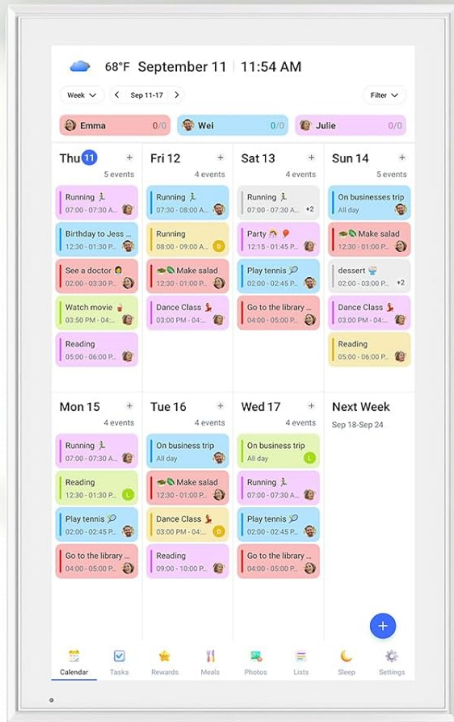

Seamlessly Auto-Syncs Your Calendar with: