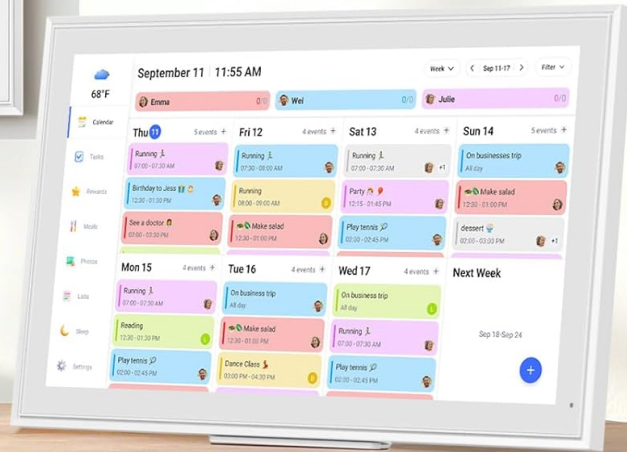

## Make tasks fun for kids

Visual Progress Tracking • Rewards & Motivation System • Sync with Family Devices

Figure 3: The digital calendar demonstrating real-time synchronization of events, tasks, rewards, meal planning, and photos across multiple devices.

# Seamlessly Auto-Syncs Your Calendar with:

Google Calendar

iCloud Calendar

Yahoo Calendar

Outlook Calendar

Cozi Calendar

Figure 4: Illustration of the digital calendar's seamless auto-sync capabilities with Google Calendar, iCloud Calendar, Yahoo Calendar, Outlook Calendar, and Cozi Calendar.

## 2.2 Task & Reward System

- **Chore Chart:** Create and assign household chores to family members.
- **Rewards:** Implement a task rewards system to motivate completion of chores and foster good habits.

# The Perfect Gift for Moms & Busy Families

Figure 5: The interactive chore chart feature, showing tasks and a reward system designed to engage children.