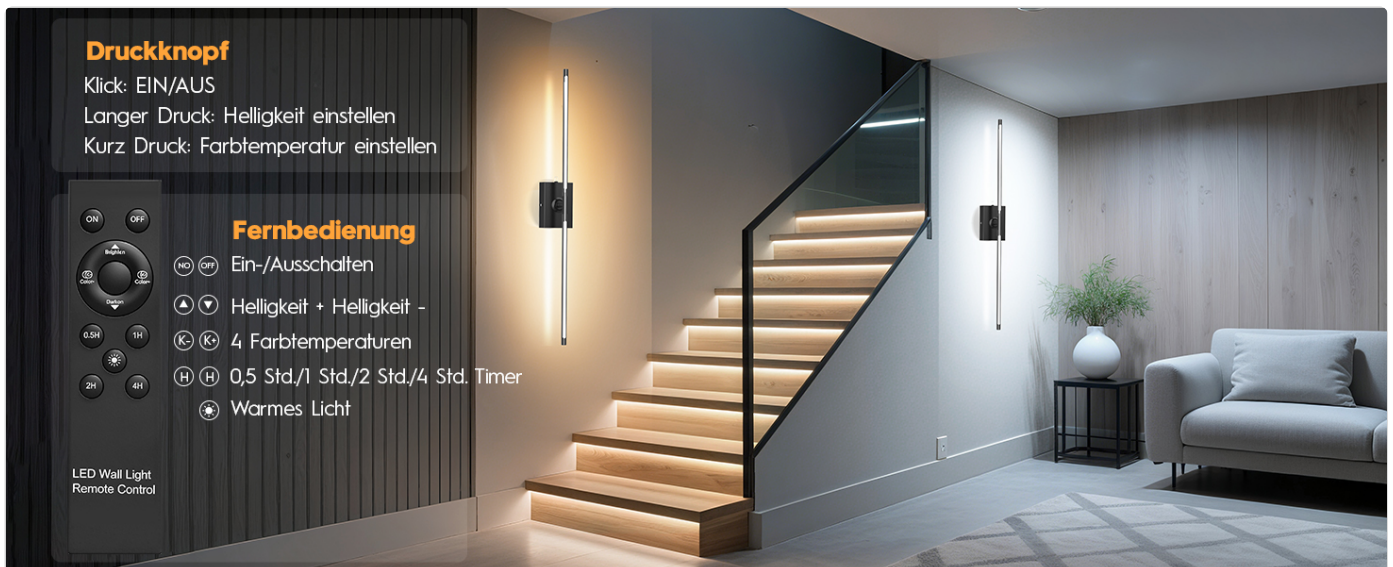

Image: Demonstrating the touch control functions for power, brightness, and color temperature adjustments.

2.2 Remote Control

The remote control offers comprehensive adjustments for brightness, color temperature, and timer settings.

- **ON/OFF:** Power button.
- **Brightness Adjustment:** Use '+' and '-' buttons to increase or decrease brightness (10% to 100%).
- **Color Temperature Adjustment:** Cycle through 3000K (Warm), 4500K (Natural), and 6500K (Cold) settings.