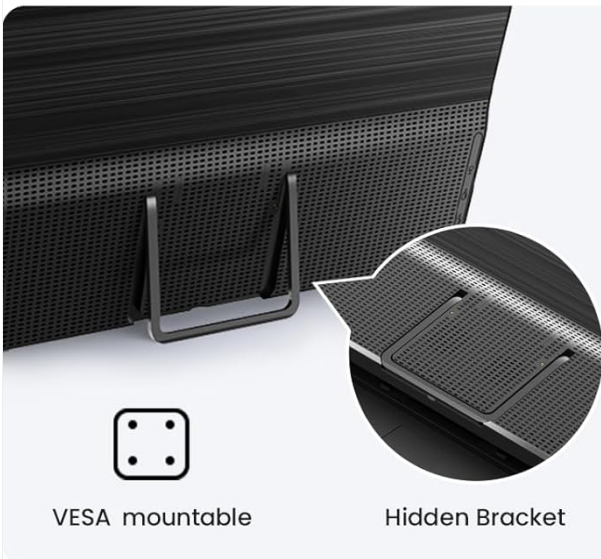

3. SETUP INSTRUCTIONS

3.1 Initial Placement

Unfold the integrated kickstand on the back of the monitor to position it at your desired viewing angle. The stand supports angles from 0 to 100 degrees.

Ultra-thin and Lightweight

1.37 Pound

0.4in

 Lightweight

 Ultra-thin

 VESA mountable

Hidden Bracket

 Adjustable Stand

 Dull Polish

Image 3.1: The KQC Portable Monitor K156-1 highlighting its ultra-thin (0.4 inches) and lightweight (1.37 pounds) design, along with the adjustable kickstand and VESA mount compatibility.

3.2 Connecting to Devices