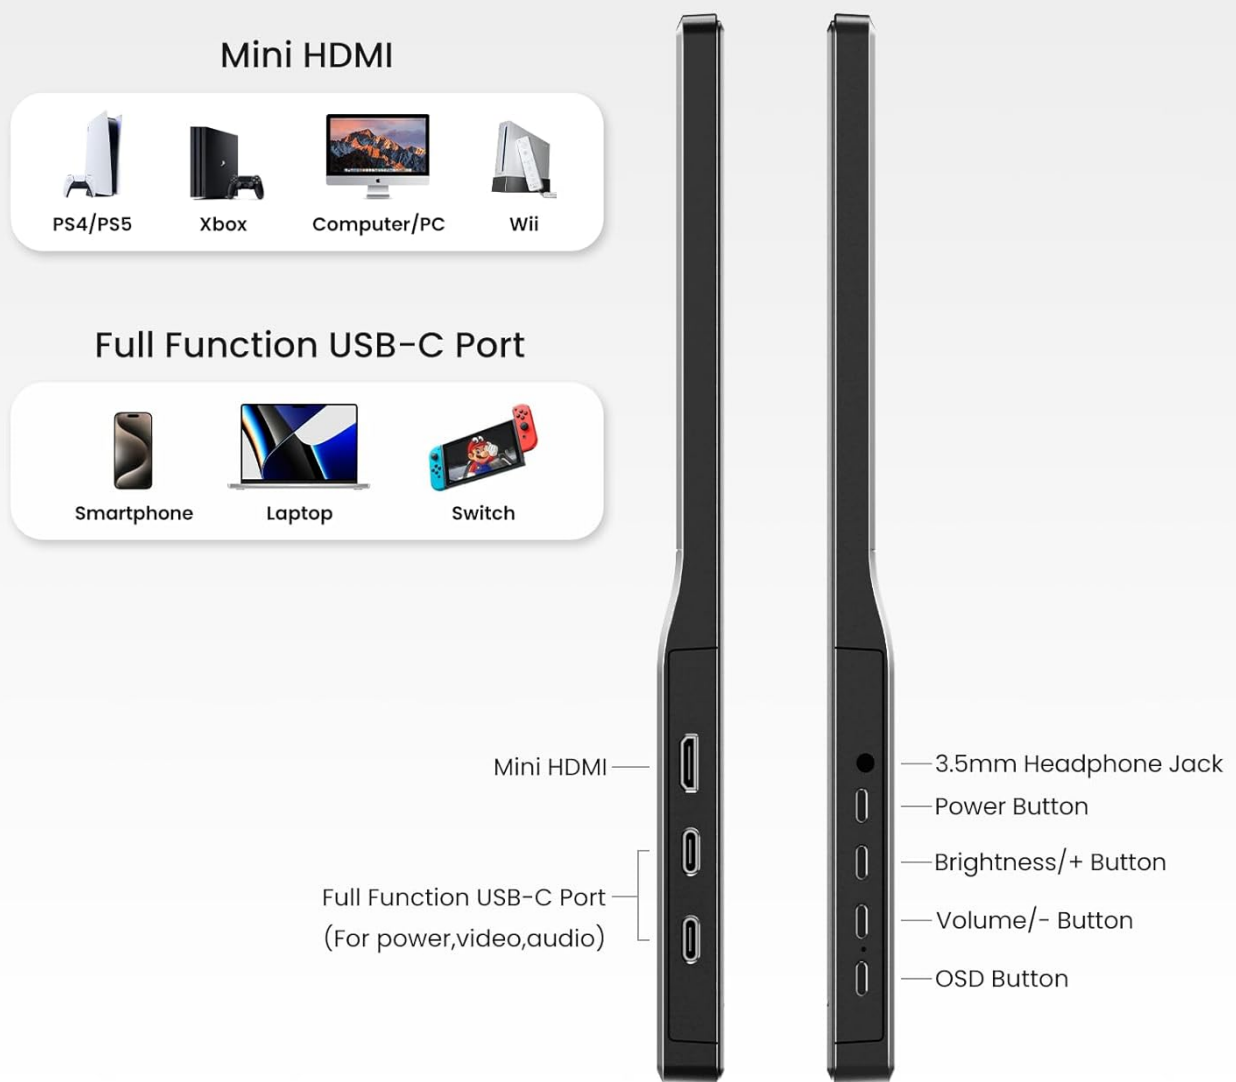

2. PRODUCT OVERVIEW

2.1 Key Features

- **Display:** 15.6-inch Full HD (1920x1080) IPS panel with HDR support and a 178° wide viewing angle.
- **Eye Care:** Features low blue light technology to reduce eye strain during extended use.
- **Connectivity:** Equipped with two USB-C ports and one Mini HDMI port for versatile device connections.
- **Portability:** Ultra-slim design, weighing approximately 2.2 pounds (1.37 lbs as per some images), making it easy to transport.
- **Integrated Stand:** Built-in adjustable kickstand allows for flexible viewing angles from 0 to 100 degrees.
- **Audio:** Dual built-in speakers provide audio output.
- **Mounting:** VESA mountable for alternative setup configurations.

2.2 Monitor Components

Familiarize yourself with the ports and buttons on your KQC Portable Monitor:

Wide Devices Compatibility

Image 2.3: Side view of the KQC Portable Monitor K156-1, illustrating the Mini HDMI port, Full Function USB-C Port (for power, video, audio), 3.5mm Headphone Jack, Power Button, Brightness +/- Button, Volume +/- Button, and OSD Button.

- **Mini HDMI Port:** For video and audio input from devices supporting HDMI.
- **Full Function USB-C Port (x2):** Supports power, video, and audio transmission via a single USB-C cable for compatible devices (e.g., Thunderbolt 3/4).
- **3.5mm Headphone Jack:** For connecting external headphones or speakers.
- **Power Button:** To turn the monitor on/off.
- **Brightness +/- Buttons:** To adjust screen brightness.
- **Volume +/- Buttons:** To adjust speaker volume.
- **OSD Button:** To access and navigate the On-Screen Display menu for advanced settings.

Image 3.1: The KQC Portable Monitor K156-1 highlighting its ultra-thin (0.4 inches) and lightweight (1.37 pounds) design, along with the adjustable kickstand and VESA mount compatibility.

3.2 Connecting to Devices