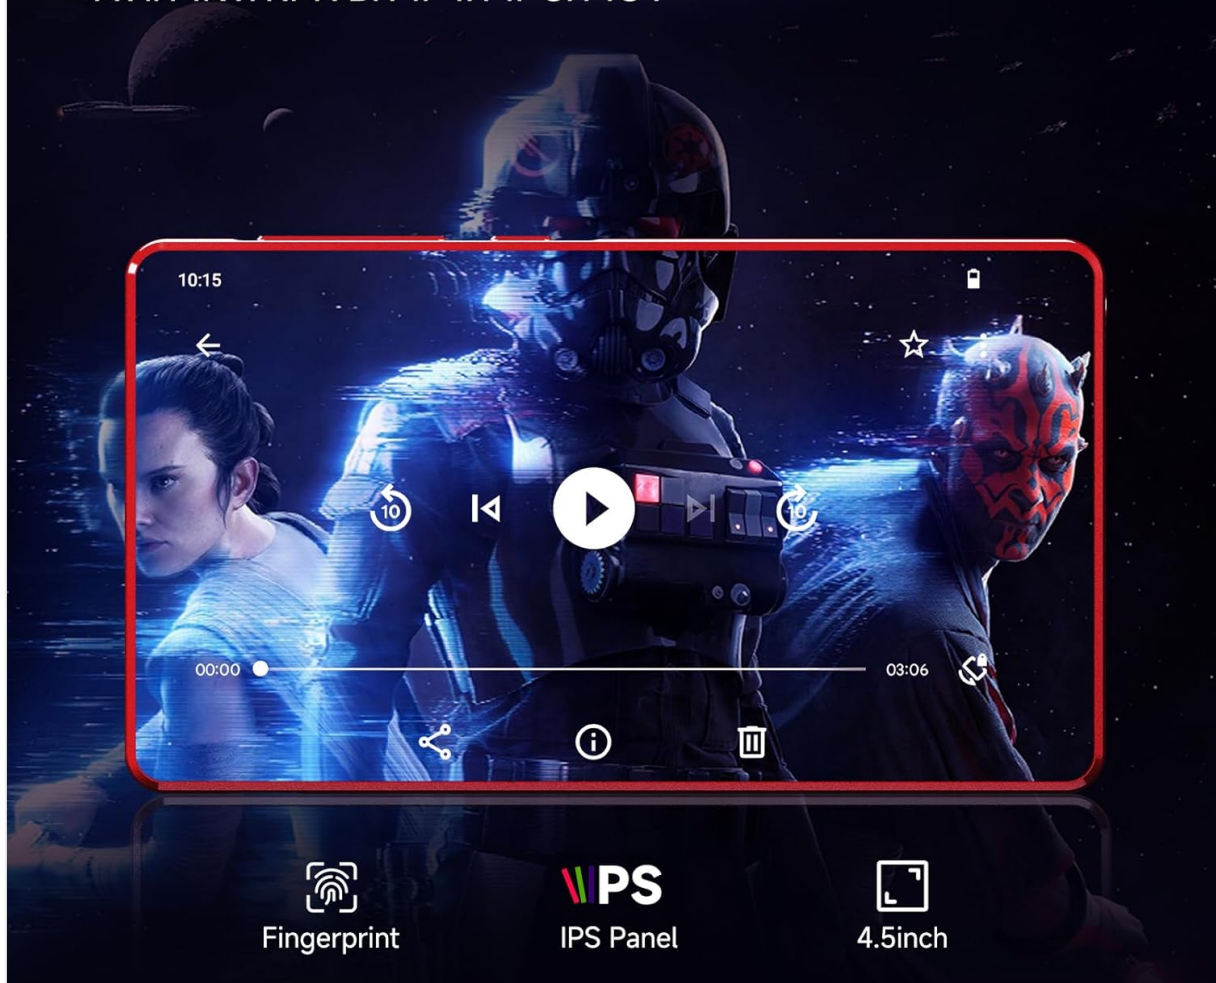

### 4.1 User Interface and Navigation

The RUIZU MP3 Player features a 4.5-inch IPS touchscreen for intuitive navigation. Swipe, tap, and pinch to interact with applications and settings.

# 4.5" Full Touch Sreen

4.5

AVI/MKV/RMVB/MP4/MPG/MOV

Image: The RUIZU MP3 Player showcasing its 4.5-inch full touch screen during video playback, highlighting its IPS panel.