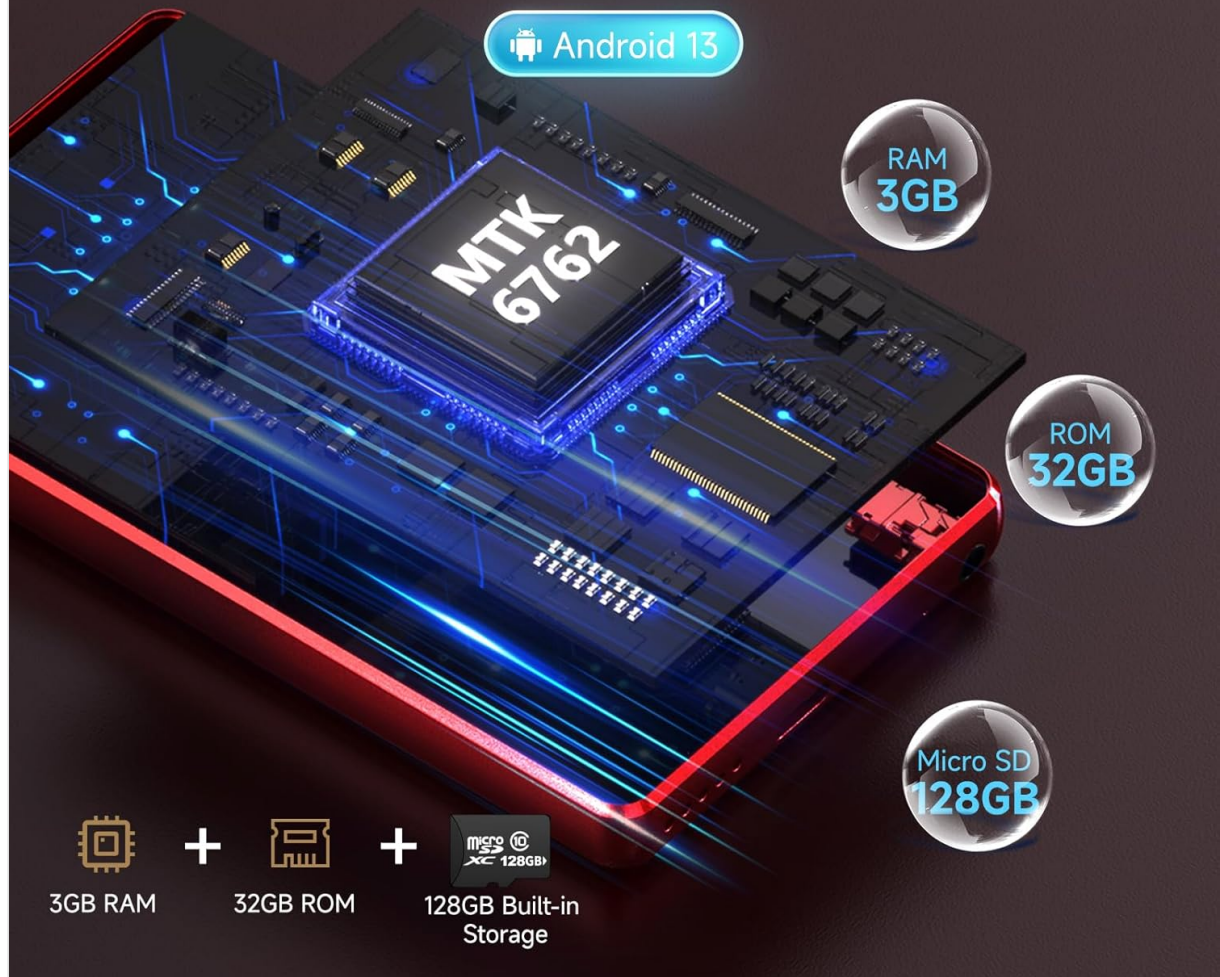

# Powerful 8-Core MTK Processor

High-Performance Chipset for Seamless Playback

Image: An internal diagram of the RUIZU MP3 Player, illustrating the 8-core MTK6762 processor, 3GB RAM, 32GB internal storage, and the included 128GB Micro SD card.

## 8. PRODUCT VIDEO

Your browser does not support the video tag.

Video: An overview of the RUIZU 163GB MP3 Player, demonstrating its features such as Bluetooth and Wi-Fi connectivity, streaming capabilities, and user interface.