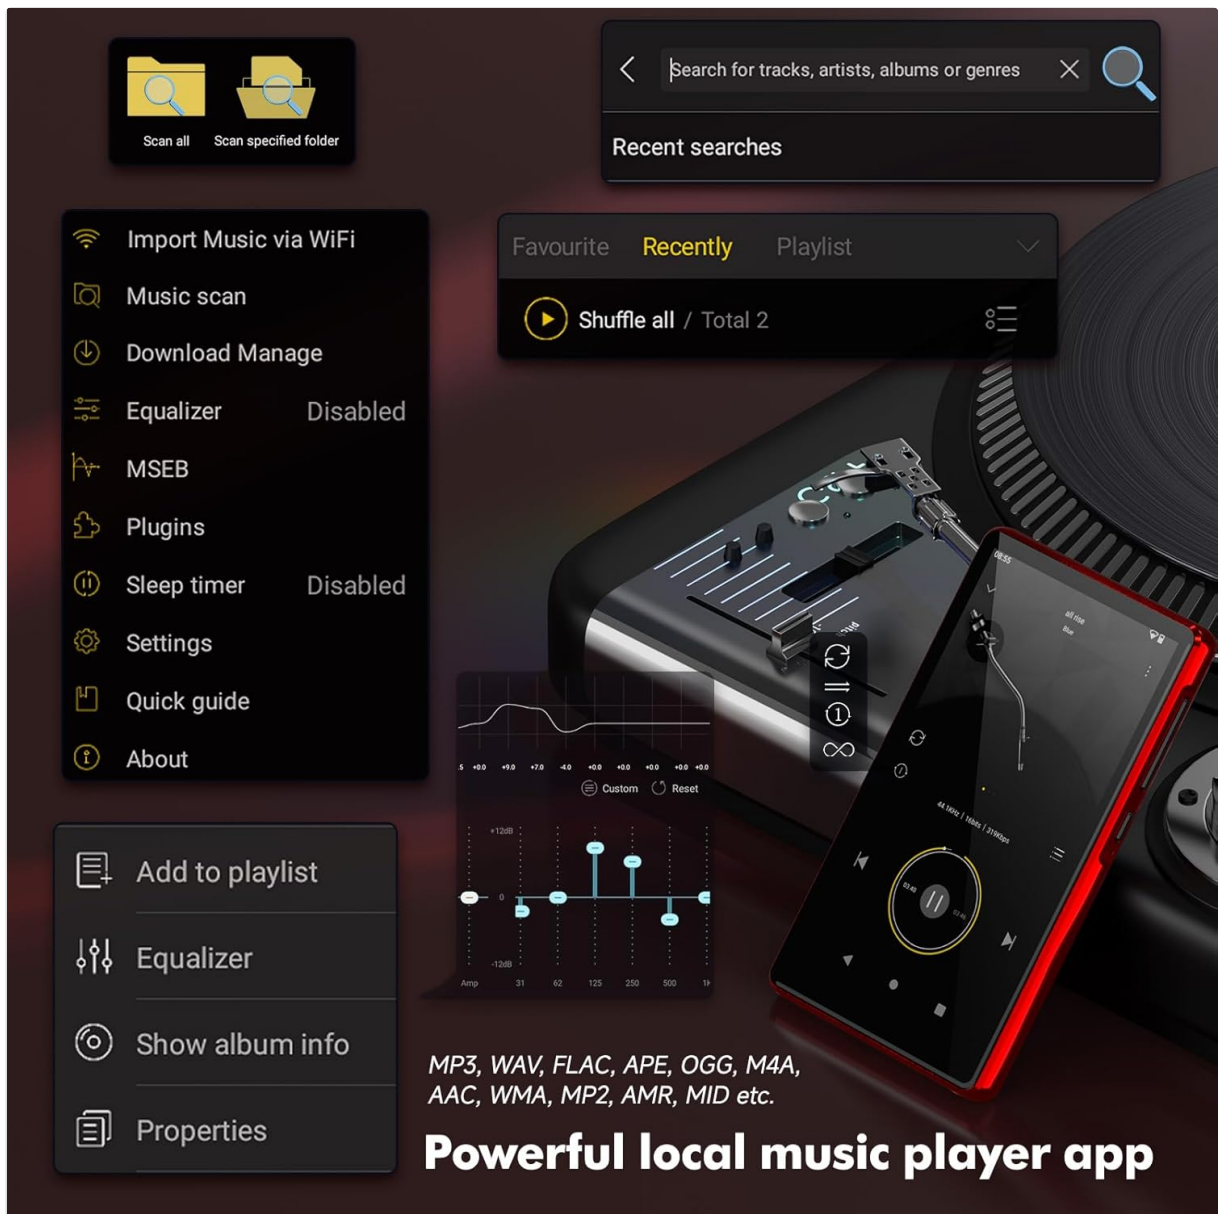

### 4.2.1 Offline Music

Use the built-in offline music app to manage and play your local music collection. You can scan all songs or specific folders, search for tracks, and create playlists.

Image: A detailed view of the RUIZU MP3 Player's local music player application, showing options for scanning music, managing downloads, equalizer settings, and supported audio formats.

#### 4.2.2 Streaming Music

With Wi-Fi connectivity (2.4GHz & 5GHz), you can stream music from preloaded applications such as Spotify Kids, Pandora, Amazon Music, Tidal, and Deezer. Access the Google Play Store to download additional streaming services.

# Android MP3 Player with Streaming Music

Android 13.0

WiFi(2.4GHz/5GHz)

Bluetooth 5.0

Image: The RUIZU Android MP3 Player's home screen, featuring icons for various streaming music applications and highlighting its Android 13, Wi-Fi, and Bluetooth 5.0 capabilities.