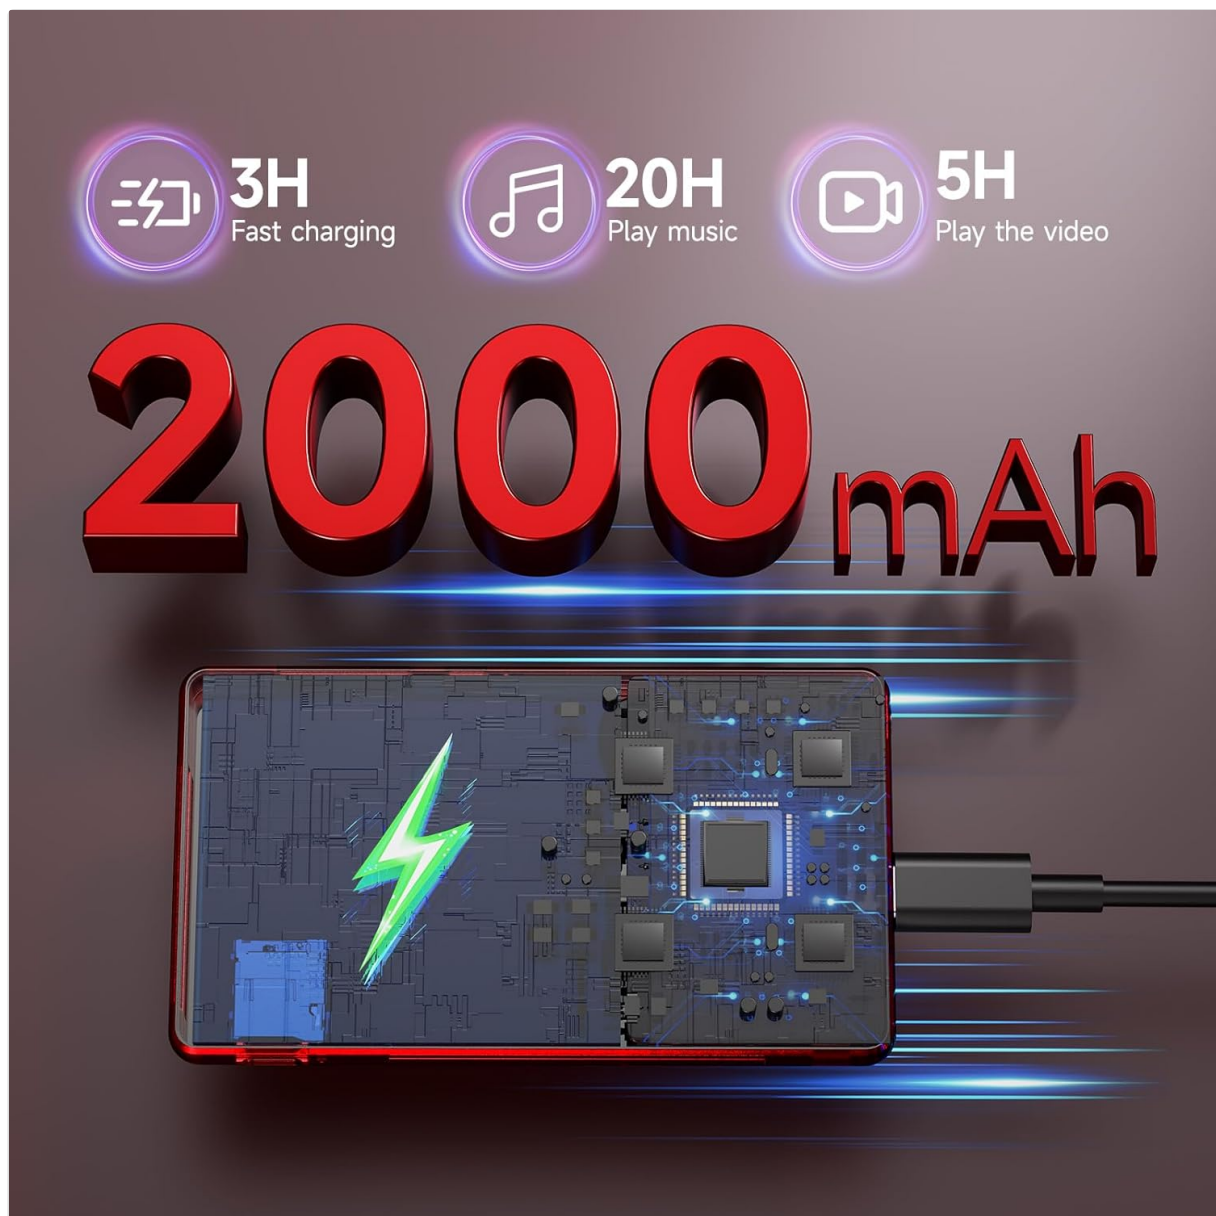

### 3.1 Initial Charging

Before first use, fully charge the device. Connect the provided USB-C cable to the player and a compatible USB power adapter (not included) or a computer's USB port. The charging indicator will show progress.