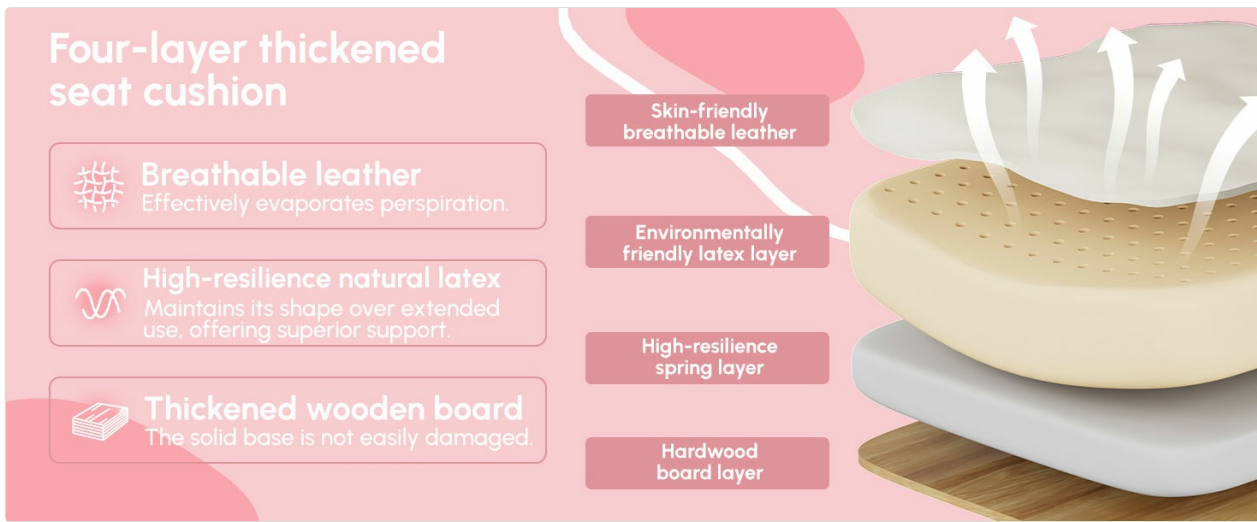

### Height Adjustment:

To adjust the seat height, locate the lever under the seat on the right side. While seated, pull the lever up to lower the chair. To raise the chair, stand up slightly and pull the lever up. Release the lever at your desired height.

### Armrest Functionality:

The chair features 90-degree flip-up armrests. To raise or lower the armrests, simply lift or push them down. This allows for easy storage under a desk or provides additional arm support as needed.

Image: A visual guide demonstrating the 90-degree flip-up armrests and the height and angle adjustment levers for the Submi Pink Gaming Chair.

### Tilting Function:

The chair supports a tilting function for relaxation. The chassis remains stable during oscillation. Adjust the tilt tension using the knob located under the seat.