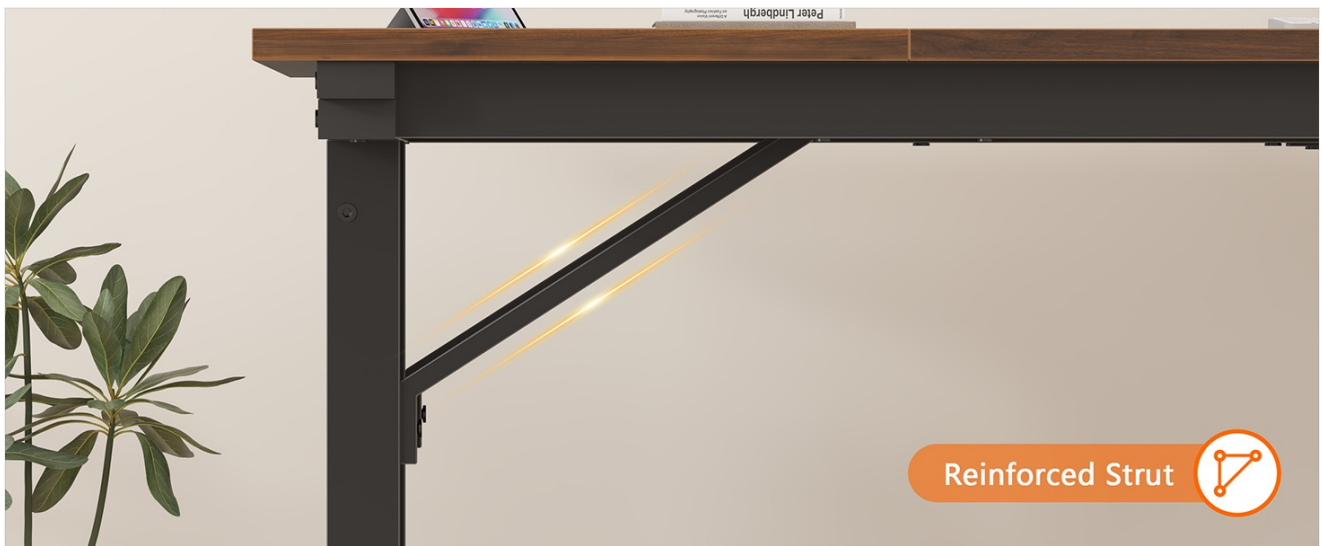

Image 1.3: Adjustable feet are included to ensure the desk remains stable on uneven surfaces, preventing wobbling.

2. OPERATING AND USAGE

The YOMILUVE 63 Inch Computer Desk is designed for versatile use in various environments, including home offices, studies, and gaming setups. Its spacious desktop provides ample room for multiple devices and accessories.