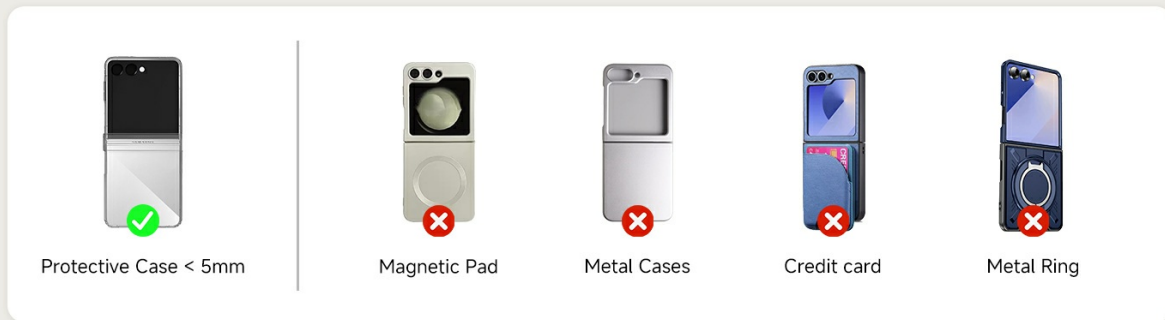

## 5. OPERATING INSTRUCTIONS

1. **Charging Your Phone:** Place your Samsung Galaxy Z Flip series phone on the designated phone charging pad. The charger supports both folded and vertical charging modes. Ensure the phone is centered on the pad for efficient charging.
2. **Charging Your Galaxy Watch:** Place your Galaxy Watch on the magnetic watch charging module. The watch will automatically align and begin charging.
3. **Charging Your Earbuds:** Place your compatible wireless earbud case on the designated earbud charging area. The LED indicator will glow when earbuds are charging.

# Dual Mode Charging

Designed for Galaxy Z Flip Series

Image: The SwanScout 713F demonstrating dual-mode charging for a Samsung Galaxy Z Flip phone, showing both folded and vertically unfolded phone positions on the charging pad.

## For Phone Cases

Image: A close-up of the SwanScout 713F showing the LED indicator light, which illuminates only when the earbuds' case is actively charging.