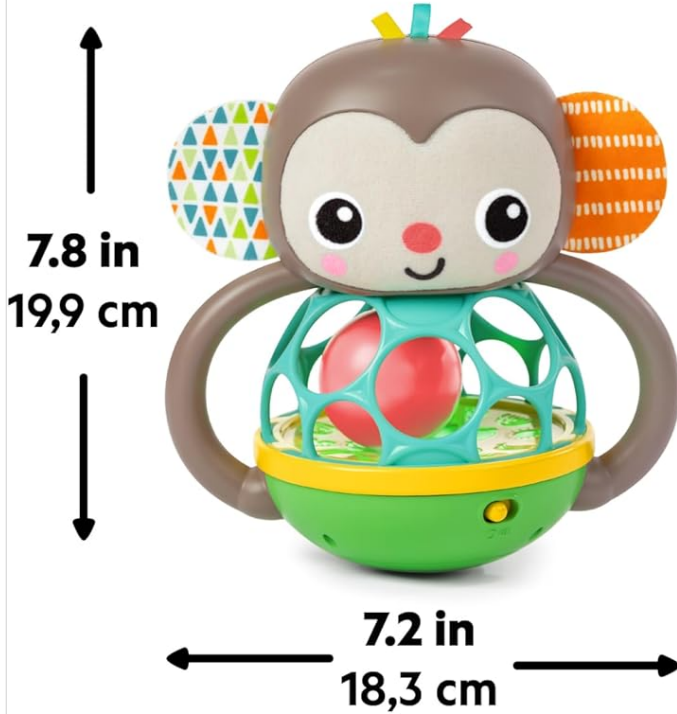

6M+

The original easy grasp

Fine Motor™

Lights & Music™

Cause & Effect™

Image: A baby interacting with the Giggle & Glow Musical Elephant, demonstrating its light and sound features.

MAINTENANCE & CARE

To clean the toys, wipe them with a damp cloth and mild soap. Do not immerse the electronic components (Grab & Giggle Monkey and Giggle & Glow Musical Elephant) in water. Allow to air dry completely before next use.

TROUBLESHOOTING

Problem	Solution
Toy not making sounds or lighting up.	Check battery installation. Ensure batteries are inserted with correct polarity. Replace with fresh batteries if necessary.
Toy appears dirty.	Wipe clean with a damp cloth and mild soap. Do not submerge in water.