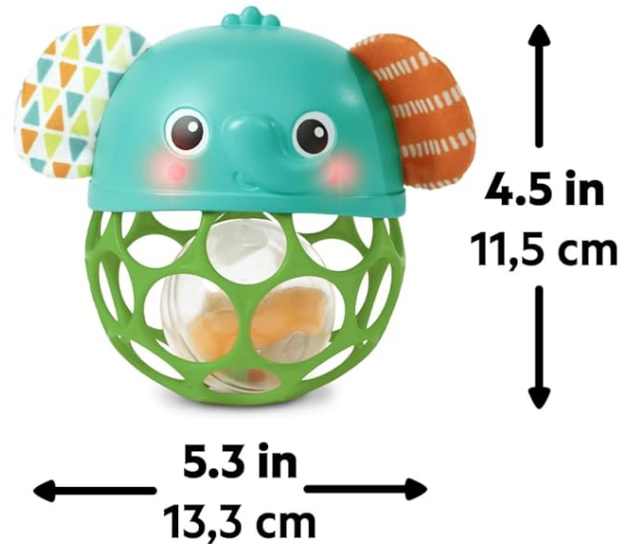

6M+

The original easy grasp

Fine Motor™

Lights & Music™

Cause & Effect™

Image: A baby interacting with the Giggle & Glow Musical Elephant, demonstrating its light and sound features.

MAINTENANCE & CARE

To clean the toys, wipe them with a damp cloth and mild soap. Do not immerse the electronic components (Grab & Giggle Monkey and Giggle & Glow Musical Elephant) in water. Allow to air dry completely before next use.

TROUBLESHOOTING

Problem	Solution
Toy not making sounds or lighting up.	Check battery installation. Ensure batteries are inserted with correct polarity. Replace with fresh batteries if necessary.
Toy appears dirty.	Wipe clean with a damp cloth and mild soap. Do not submerge in water.