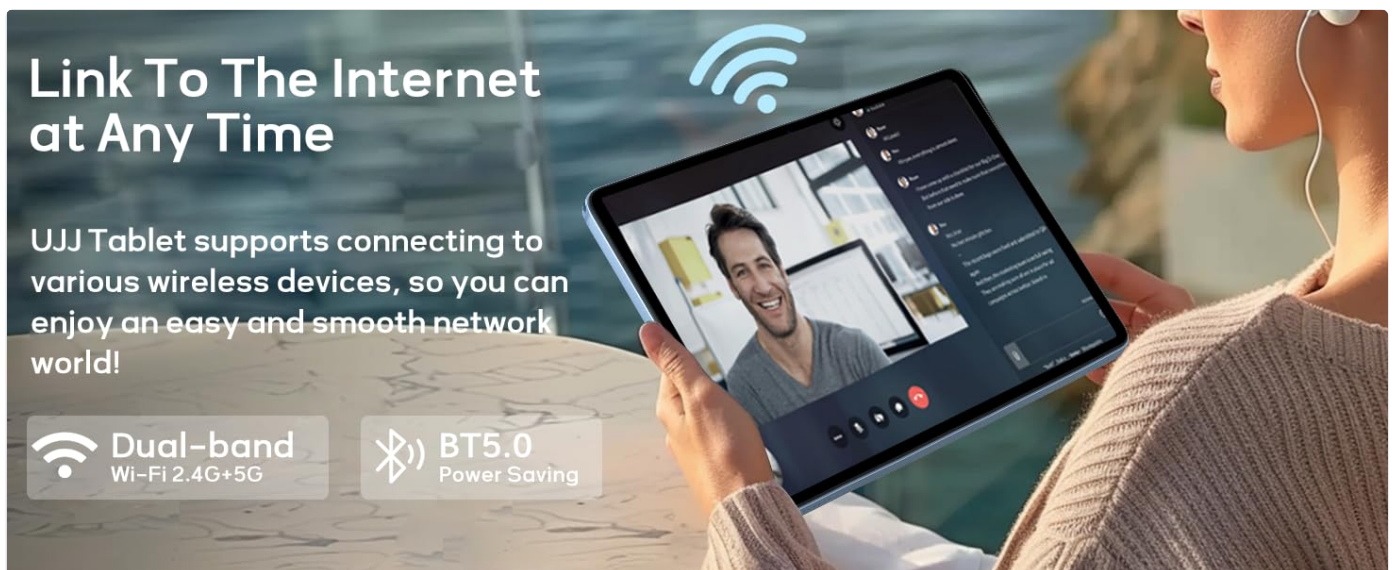

Image: The UJJ tablet highlighting its 5MP front and 8MP rear cameras, along with several scene modes such as Night, Sunset, Party, Beach, Snow, and Portrait.

5.6 Special Features

- **GPS:** Integrated GPS for navigation and location-based services.
- **Split Screen:** Use two applications simultaneously for enhanced productivity.
- **Face Recognition:** Securely unlock your device using facial recognition.
- **Parental Control:** Manage screen time and content access for children.
- **Screen Projection:** Mirror your tablet's display to a larger screen.
- **Screen Recording:** Record your screen activity for tutorials or sharing.

6. BATTERY MANAGEMENT

The UJJ U3 tablet is equipped with an 8000mAh battery. To maximize battery life: