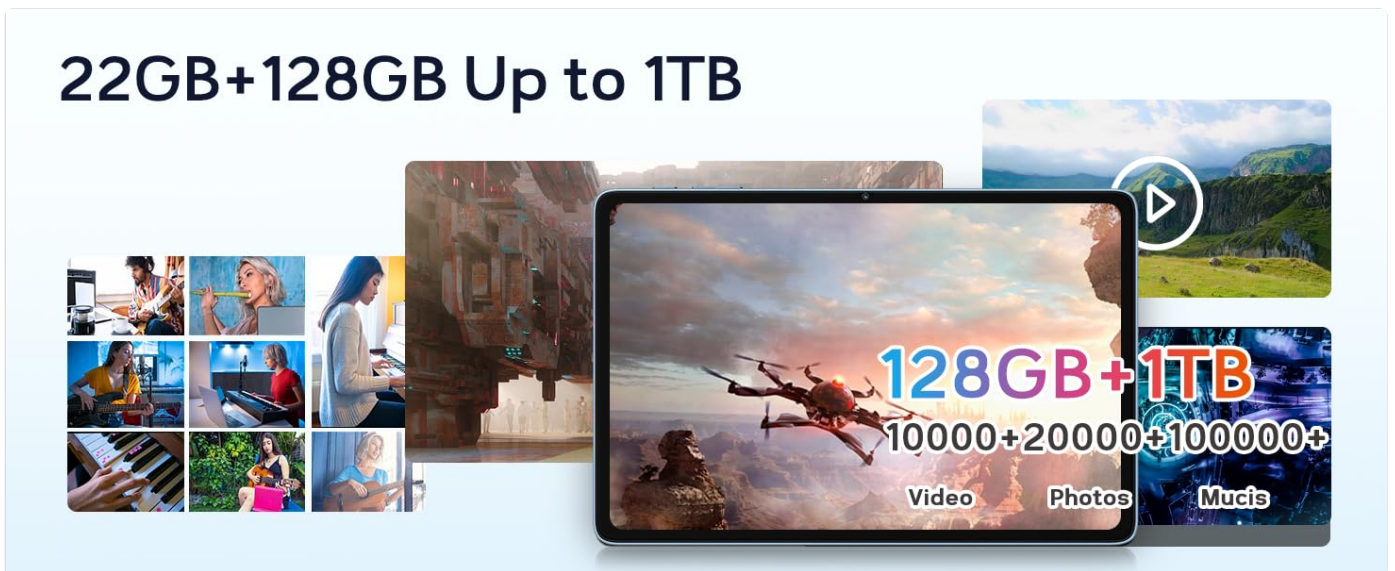

Image: A detailed view of the Unisoc T606 octa-core processor, emphasizing its 2.0GHz frequency and 12nm process technology.

22GB+128GB Up to 1TB

Image: A visual representation of the tablet's memory and storage capabilities, including 22GB RAM, 128GB ROM, and up to 1TB expandable storage.