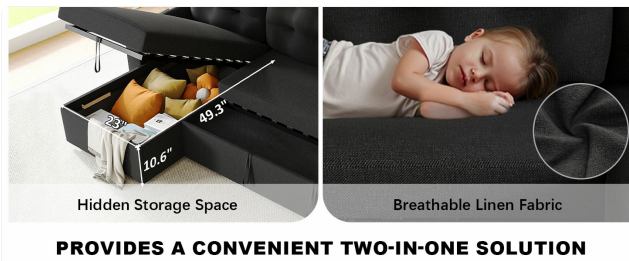

2. PRODUCT FEATURES

- **Instant Sleeper Bed:** Easily converts from a U-shaped sectional sofa to a comfortable full-size sleeper bed, ideal for accommodating guests.
- **Dual Reversible Storage Chaises:** Two chaises with spacious hidden storage compartments, perfect for blankets, pillows, and other items. The chaises can be configured on either side to suit your room layout.
- **Integrated USB Ports & Side Pockets:** Conveniently located USB charging ports and side pockets on the armrests for easy access to charging devices and storing small essentials like remote controls or magazines.
- **Comfortable & Supportive Cushions:** Features thick, high-density foam cushions for optimal comfort and spinal pressure relief. Includes arm pillows for added coziness.
- **Premium Linen Fabric:** Upholstered in soft, breathable linen fabric that is gentle on the skin and provides comfortable seating for extended periods.
- **Durable Construction:** Built with an FSC-Certified wood frame and metal frame for long-lasting stability and a squeak-free experience.

The Ucloveria 112" U-Shaped Sleeper Sofa Bed in its standard configuration.

Side Pockets&Charging Station

Thick and Soft Back Cushions

Detail view of the elegant tufted design, fast charging USB station, and two arm pillows.