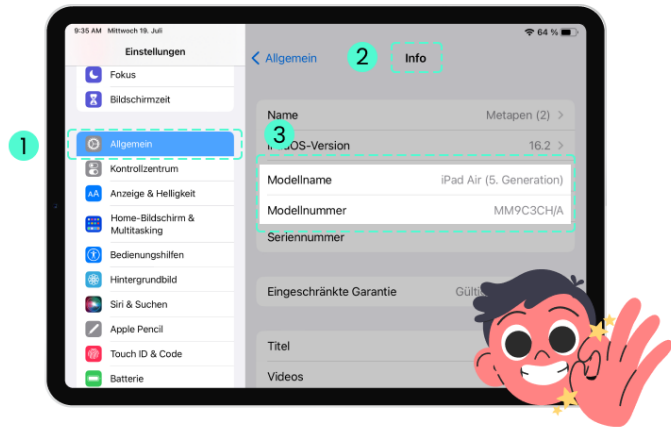

Image: A detailed compatibility table listing supported iPad models and generations for the Metapen Air8 Pro Stylus.

How to Find Your iPad Model:

1. Go to your iPad's **Settings**.
2. Tap on **General**.
3. Tap on **About**.
4. Locate the **Model Name** or **Model Number** to confirm compatibility.

Comment Trouver Le Nom Du Modèle De Votre iPad ?

Befolge diese drei Schritte und du bist fertig.

Image: Visual guide demonstrating the steps to find your iPad's model name and number within the device settings.