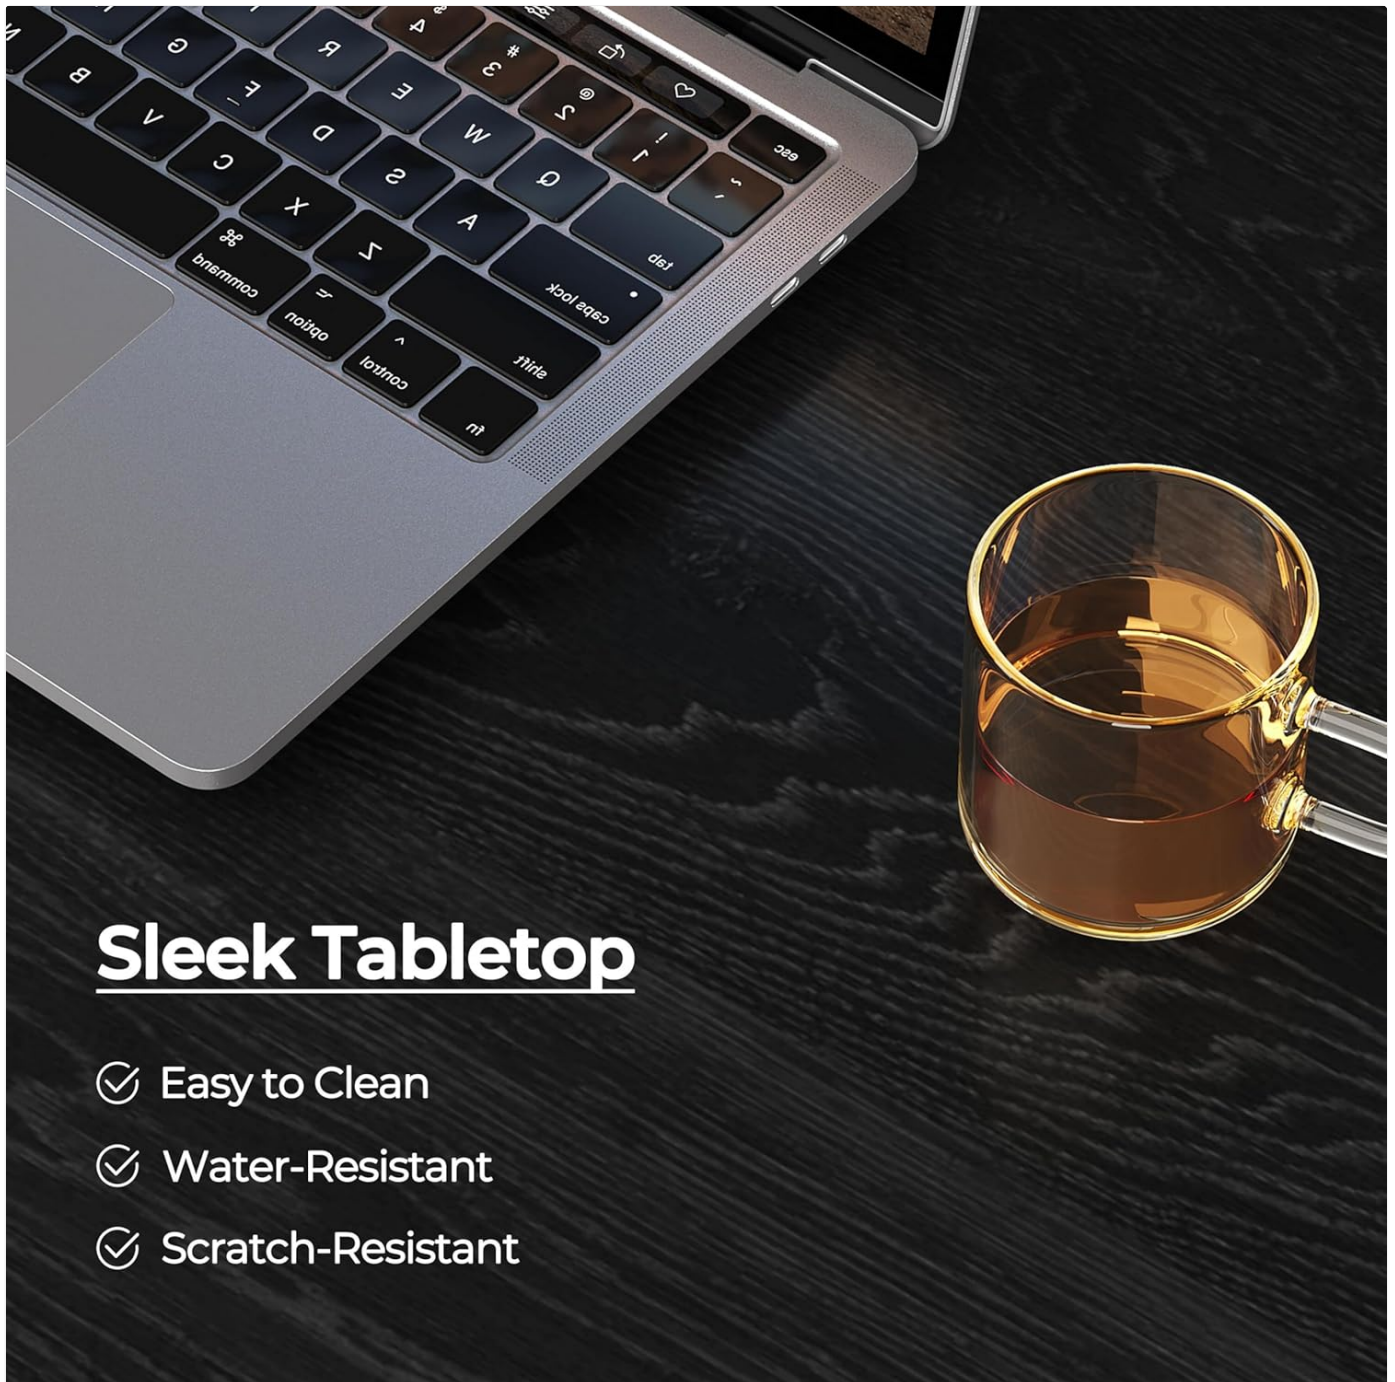

Sleek Tabletop

- ✓ Easy to Clean
- ✓ Water-Resistant
- ✓ Scratch-Resistant

Image: Sleek tabletop features: easy to clean, water-resistant, scratch-resistant.

TROUBLESHOOTING

- **Lift-Top Not Closing Properly:**

Ensure no objects are obstructing the lift mechanism or the hidden compartment. Verify that all screws and connections for the lift mechanism were installed correctly and are tightened. If the issue persists, re-check the assembly guide for specific steps related to the lift mechanism installation.

- **Table Wobbles:**

Check that all leg attachments and frame connections are securely tightened. Ensure the table is placed on a flat, even surface. Adjust protective pads on the legs if necessary to compensate for uneven flooring.

- **Difficulty During Assembly:**

Refer to the detailed assembly guide provided. If a step is unclear, review the diagrams carefully. Using a power drill (with appropriate torque settings) can sometimes ease the process of driving screws, but manual tools are sufficient.

SPECIFICATIONS