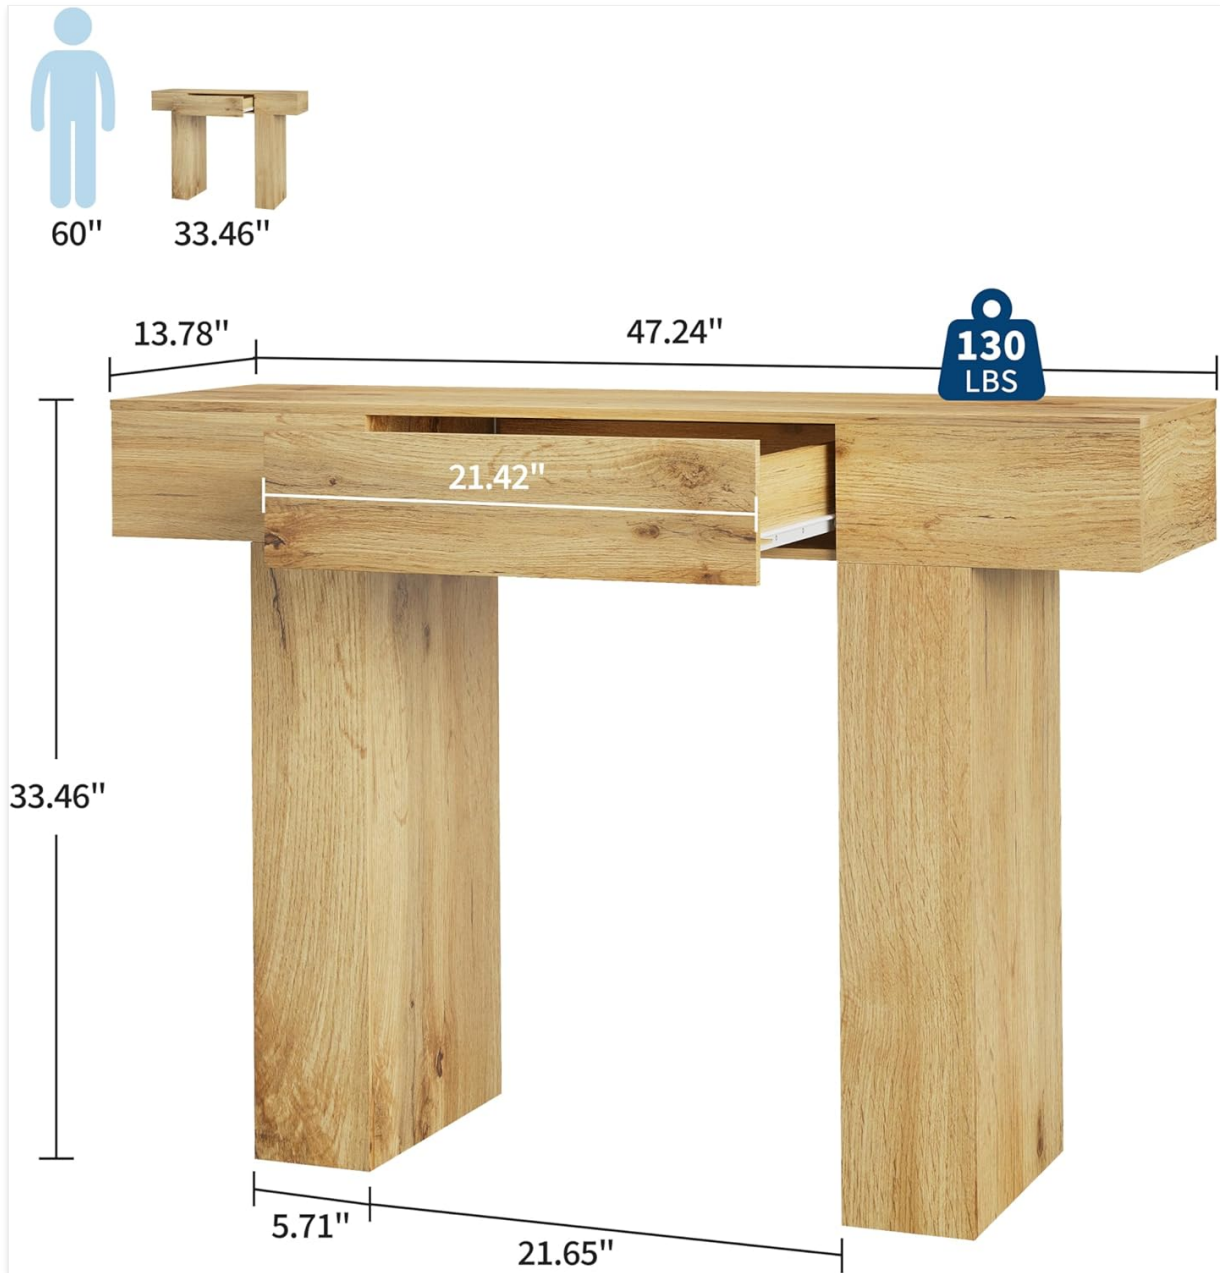

Figure 2: Product dimensions and weight capacity for assembly planning.

OPERATING (USAGE)

The Garvee Console Table is a versatile piece of furniture designed for various uses within your home.

Placement and Functionality:

- **Entryway Table:** Ideal for holding keys, mail, decorative items, or a small lamp near your entrance.
- **Sofa Table:** Position it behind your couch to display decor, books, or provide a convenient surface for drinks and snacks.
- **Hallway Accent:** Use it in a hallway to add visual interest and provide a surface for art or plants.
- **Drawer Storage:** The integrated drawer offers discreet storage for small items, helping to keep your space tidy.