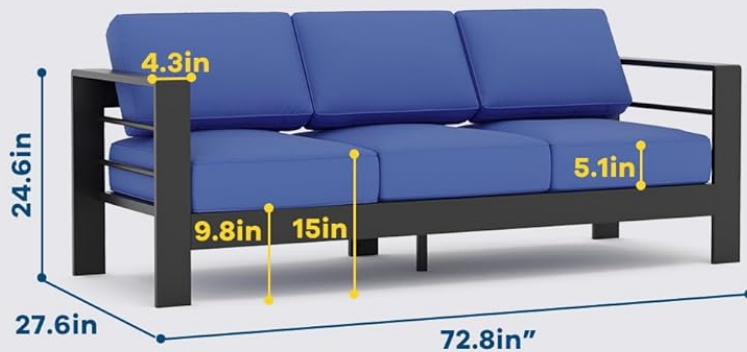

DIMENSION

1 x 3-Seat Sofa

1 x coffee table

2 x Single Sofas

Package Details:

This set is delivered in **3 packages** and may not arrive at the same time. Please wait patiently for all packages to arrive.

Image: Dimensions of Garvee Patio Furniture Set components. This diagram illustrates the dimensions of the 3-seat sofa, coffee table, and single sofas, along with package details indicating delivery in multiple boxes.