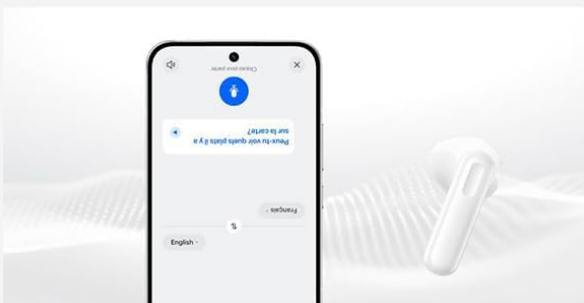

3.2 Pairing with a Device

1. Ensure the earbuds are in the charging case and the lid is open.
2. On your smartphone or tablet, enable Bluetooth.
3. Search for available devices and select "OPPO Enco Buds3" from the list.
4. Once connected, the earbuds are ready for use.

The earbuds support Bluetooth 5.4 for a stable and fast connection, and dual-device connectivity for seamless switching between two paired devices.

Half In-ear Ergonomic Design

48 hrs
PLA

Long Battery Life

12.4mm Titanium-Plated Driver

OPPO Alive Audio

Bluetooth® 5.4

AI Translate

Ultra Lightweight

Image: OPPO Enco Buds3 earbuds and case demonstrating stable and instant connection to multiple devices via Bluetooth 5.4.

Touch Control for Easy Use

 Tap once Play/Pause	 Tap twice Next song/Take pictures
 Tap triple Previous song	 Long touch and hold Volume up/Volume down

Image: A person wearing the OPPO Enco Buds3, illustrating the comfortable and secure fit of the half in-ear ergonomic design.