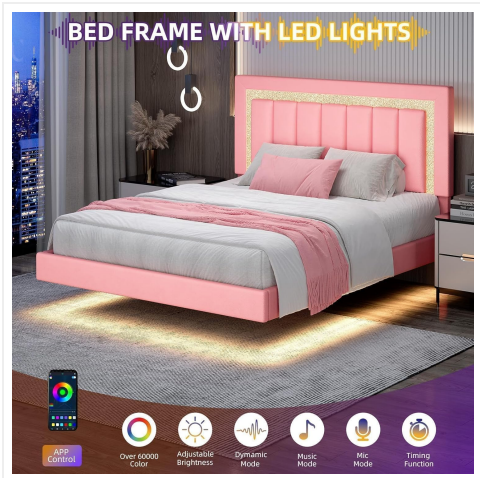

For persistent issues, please contact HOMBCK customer support.

SPECIFICATIONS

Attribute	Detail
Size	Full
Product Dimensions	77.55"L x 53.14"W x 43.3"H
Special Feature	Adjustable Headboard, Smart LED Lights
Color	Pink
Included Components	Headboard, Slats
Compatible Mattress Size	Full
Brand	HOMBCK
Assembly Required	Yes
Manufacturer	HOMBCK
Form Factor	Floating
Storage Options	Under-bed storage
Headboard Material	PU with Faux Leather Finish
Item Weight	65.6 pounds
Material	Leather
Style	Modern

PRODUCT MEDIA

Images

Image showing the HOMBCK Floating Bed Frame in Full size, highlighting its dimensions (77.55"L x 53.14"W x 43.3"H) and a weight capacity of 800 lbs.

The bed frame illuminated by its smart LED lights, with an icon indicating app control for various lighting modes and colors.