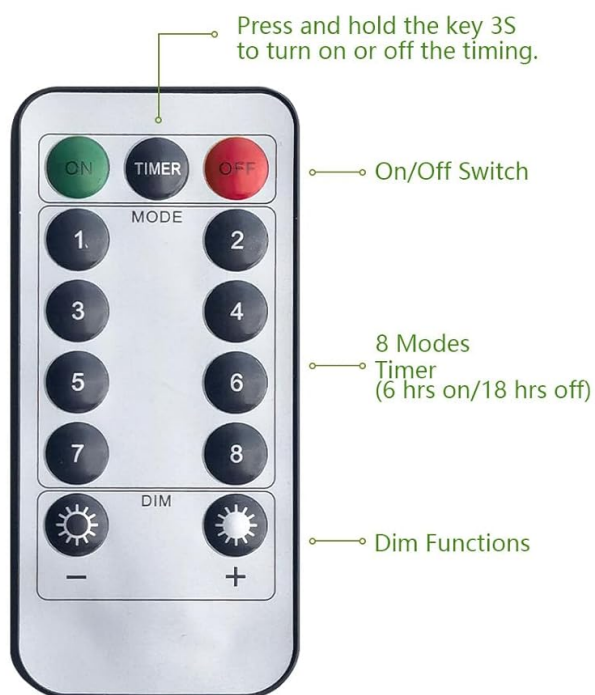

### Using the Remote Control

The included remote control allows for convenient operation of your flameless candles. Ensure the candles are within range and have batteries installed.

# Led Warm 3D Wick Light

Image: A close-up of the remote control for the flameless candles, showing buttons for power, timer settings, light modes, and brightness adjustment.

## Remote Control Functions

Button	Function
<b>ON</b>	Turns the candles on.
<b>OFF</b>	Turns the candles off.
<b>2H / 4H / 6H / 8H</b>	Activates the timer function. The candles will stay on for the selected duration and then automatically turn off. They will turn on again at the same time the next day.
<b>Candle (Mode)</b>	Sets the candles to a flickering flame mode for a realistic candle effect.
<b>Light (Mode)</b>	Sets the candles to a steady, non-flickering light mode.
<b>DIM +/-</b>	Adjusts the brightness level of the candles. Use '+' to increase brightness and '-' to decrease.

For optimal performance, point the remote directly at the candles.