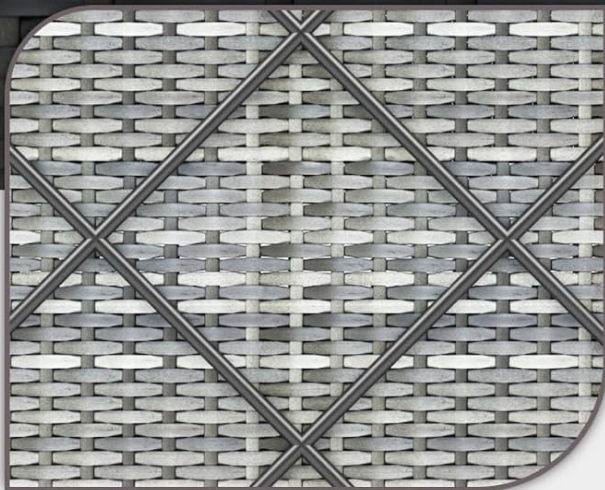

Hand-Woven

Anti-UV

Stability

All-Weather

STURDY RUSTICPROOF STEEL

25.2'' WIDENED SEAT

Figure 7: Close-up of the PE rattan wicker construction, emphasizing its hand-woven, anti-UV, stable, and all-weather properties, along with the sturdy rustproof steel frame.