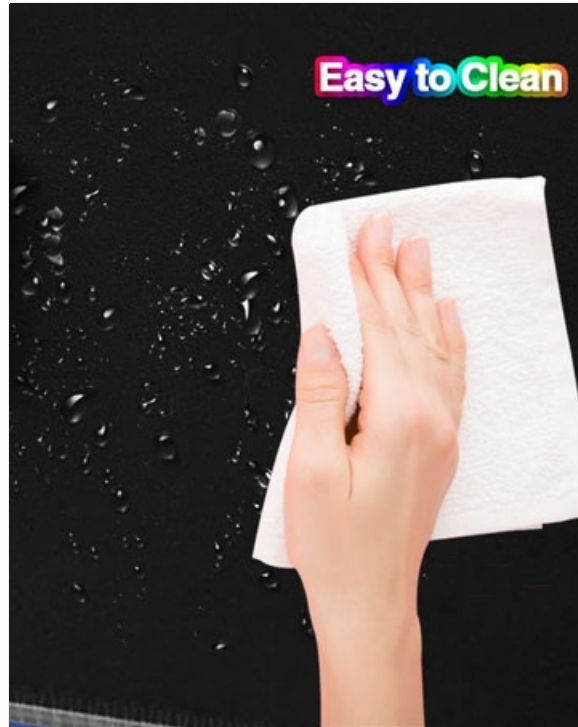

or damage to the RGB strip.

- **Avoid Extreme Temperatures:** Do not expose the mouse pad to extreme heat or cold, as this may affect its materials and electronic components.

Image: A hand wiping the surface of the mouse pad, demonstrating its waterproof and easy-to-clean properties.