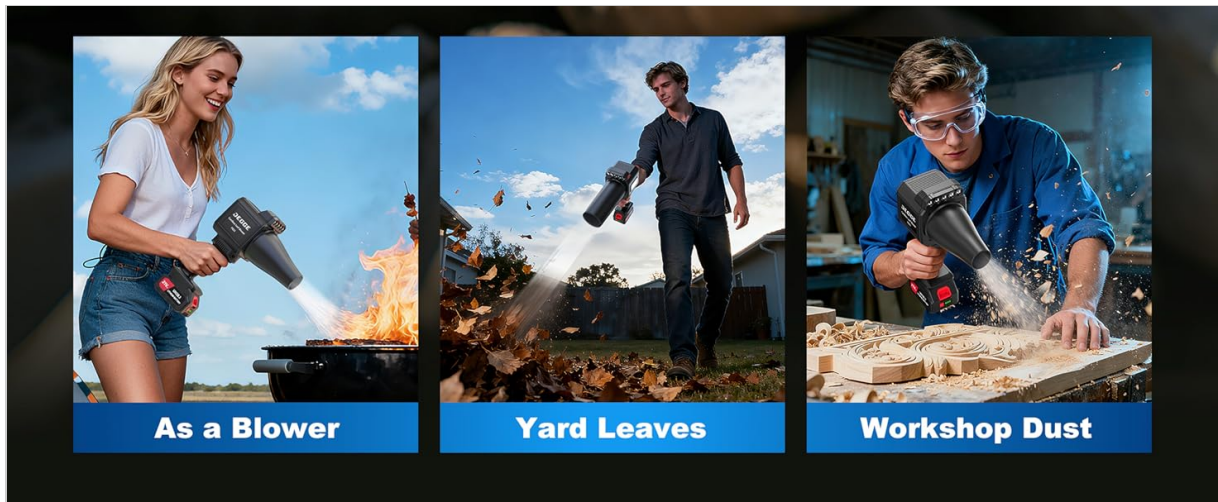

Figure 8: Important safety precautions for operating the leaf blower.

---

8. WARRANTY AND SUPPORT

For warranty information, product support, or to purchase replacement parts, please refer to the contact details provided in your product packaging or visit the official DEGGE website. Keep your purchase receipt as proof of purchase for warranty claims.