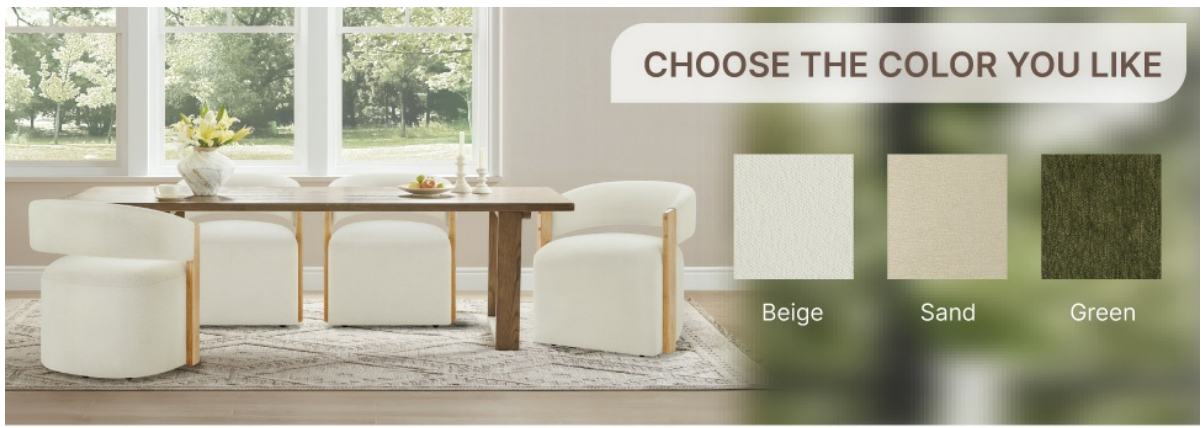

Offer A Complete Home Design Solutions

We have experience over 20 years of providing furniture for supermarket.
All our products are covered by a one year warranty from the date of purchase.
If you need any support, please contact us directly.

Email: CS.furniture@outlook.com.

KITCHEN · LIVING · DINING · BEDROOM · PATIO · OFFICE

Information on available colors and warranty details.