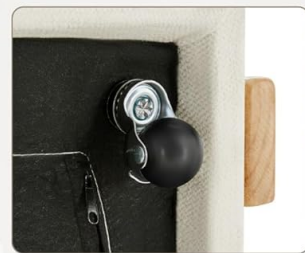

Sturdy Wooden Frame

The chair features four hidden smooth-rolling wheels for effortless movement.

Comfortable and Versatile Seating

Enjoy superior comfort with the chair's plush, spacious fabric cushion and ergonomic design, providing lumbar support. It is suitable for extended sitting, whether for dining, reading, working at a computer, or simply relaxing. The mid-century modern design with clean lines and gentle curves complements both contemporary and classic interiors.