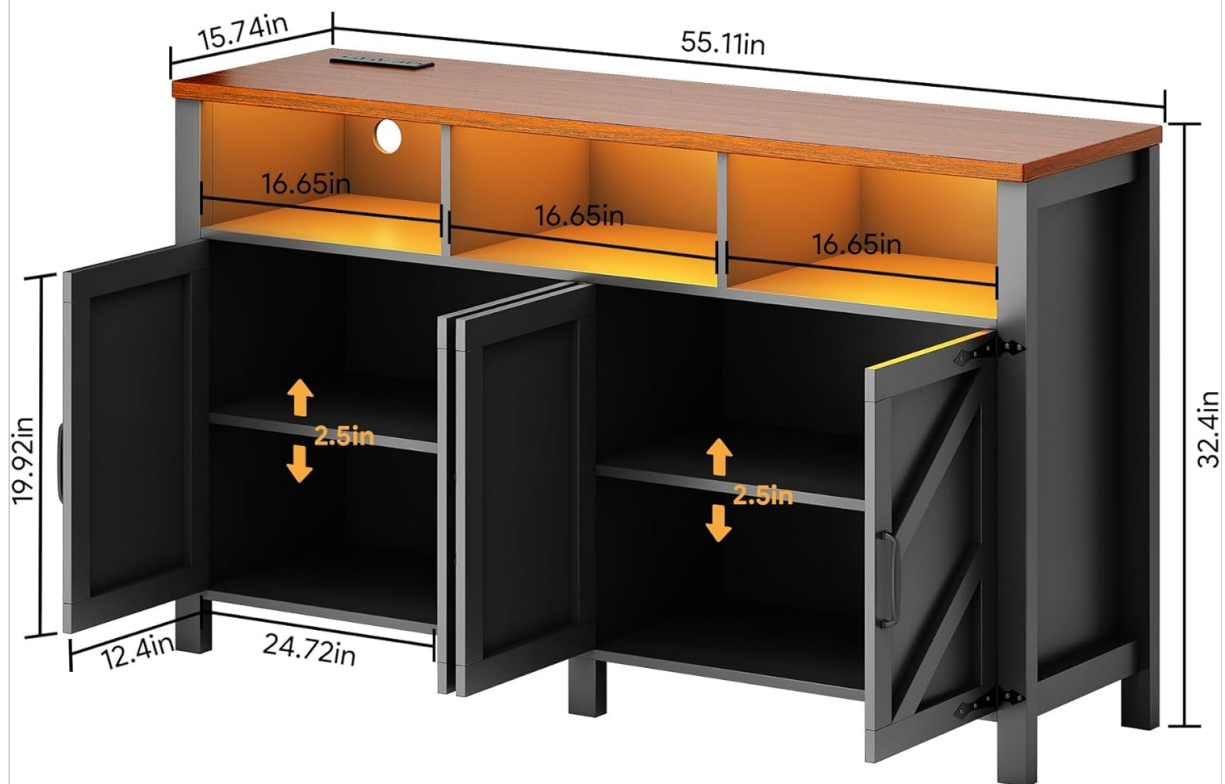

PRODUCT SPECIFICATIONS

Refer to this diagram for detailed product dimensions during assembly and placement.

Operating Instructions

LED Lighting System

The integrated RGB lighting strips can be controlled via a smartphone app. This allows you to choose from 16 million colors, adjust brightness, and set dynamic lighting effects to create a desired ambiance in your room.