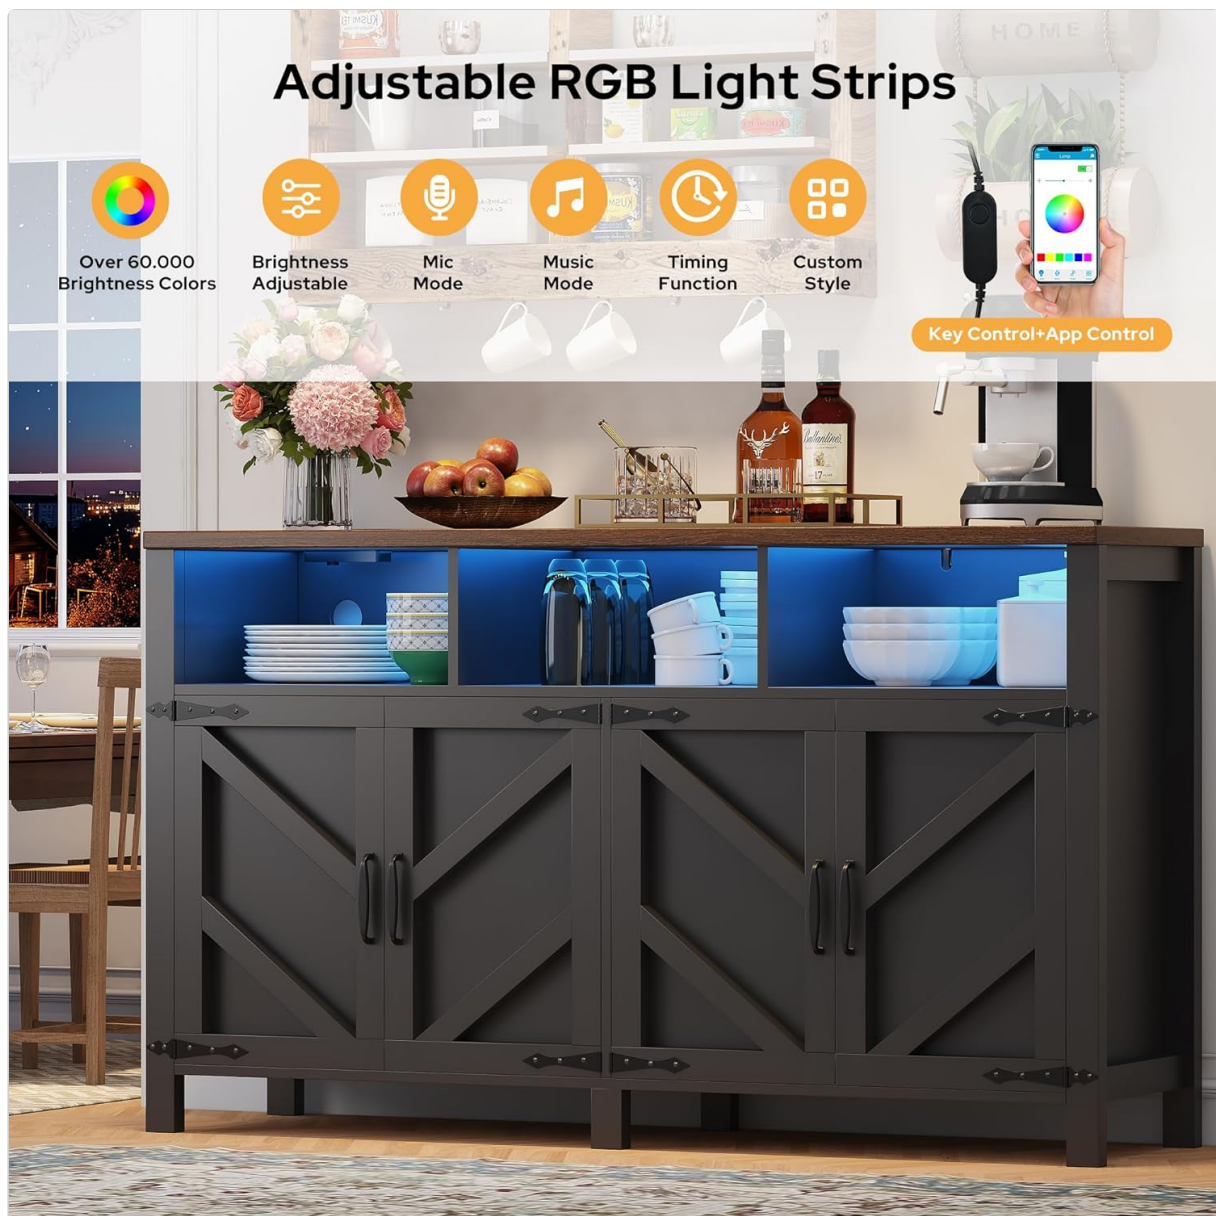

The adjustable RGB light strips can be controlled via a smartphone app for customized lighting.

Integrated Power Outlets

The sideboard features a built-in charging station with 2 AC outlets (125V/12A 60Hz 1500W) and 2 USB ports (5V/12A Max). This provides convenient power for small appliances like coffee makers, microwaves, bread machines, or for charging mobile devices directly on the tabletop.