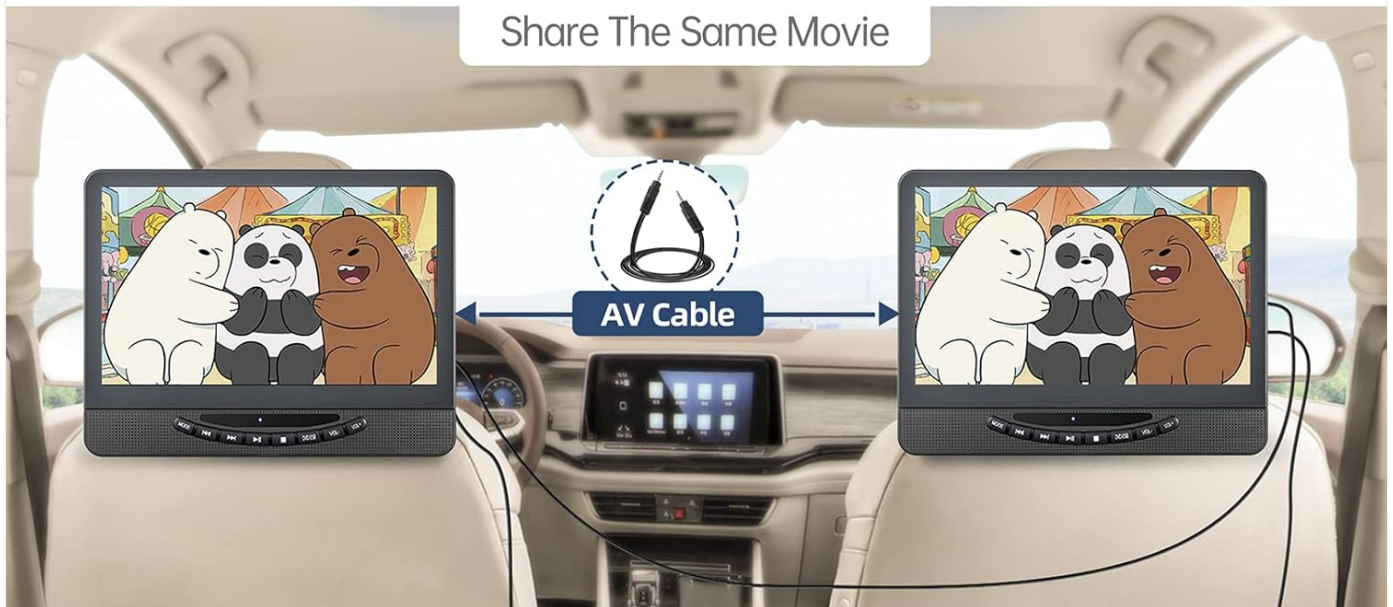

One Order to Get Double Happiness

Image: A visual demonstration of the dual screen functionality, showing how two different movies can be watched simultaneously or the same movie can be shared across both screens using an AV cable.

HDMI Input (Screen Mirroring)

The main player features an HDMI input, allowing you to sync up to 1080P video and audio from external devices such as phones, computers, Raspberry Pi, Xbox, PlayStation, Switch, or Kindle Fire. **Note:** An HDMI cable (not included) and a device with HDMI output are required. The player supports HDMI input only, not output.

HDMI Input--Screen Mirroring

Sync up To 1080P Full HD video to the player via 3 in 1 smartphone to HDMI Cable(not included)

Raspberry Pi

Xbox

PlayStation

Switch

Phone

Computer