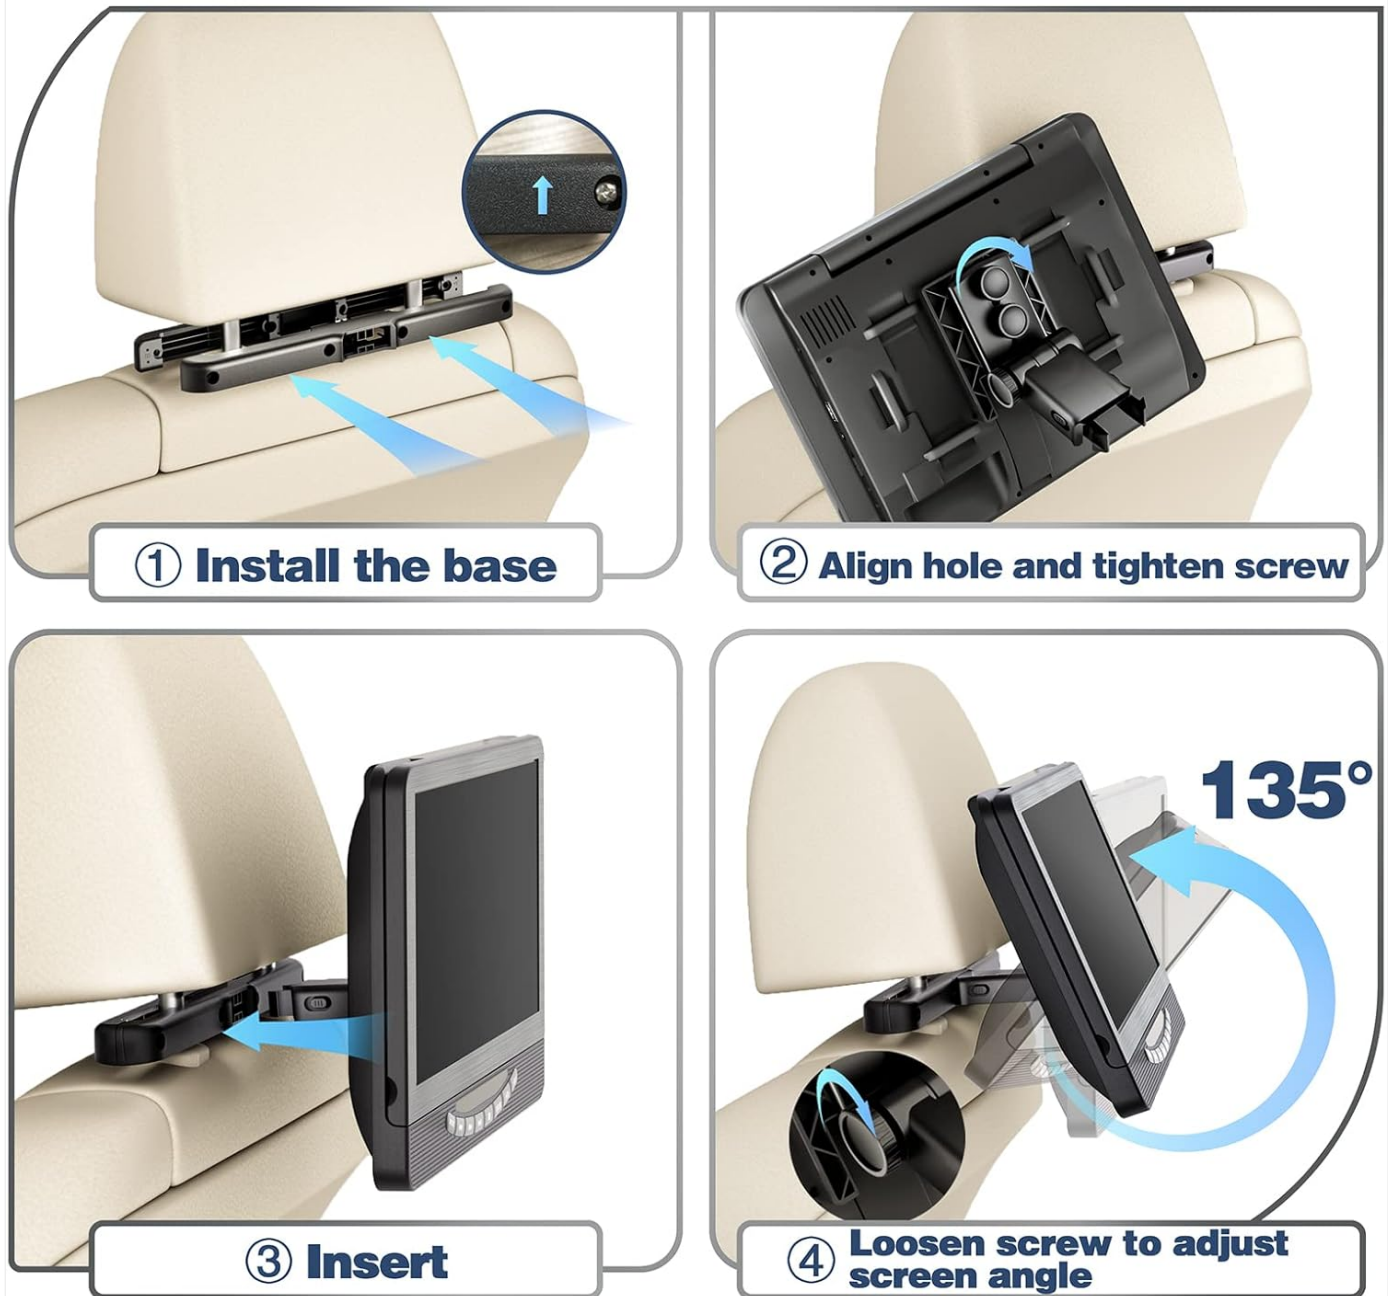

SETUP

Installation in a Vehicle

The dual DVD players can be installed using either the provided mounting brackets or headrest straps.

1. **Install the Base:** Secure the mounting base to the headrest posts.
2. **Align and Tighten:** Align the hole and tighten the screw to firmly attach the base.
3. **Insert Player:** Slide the DVD player onto the installed base.
4. **Adjust Screen Angle:** Loosen the screw to adjust the screen angle up to 135 degrees for optimal viewing.

Fast and Easy Installation

Image: A four-panel diagram illustrating the quick and easy installation process of the DVD player onto a car headrest, including securing the base, tightening, inserting the player, and adjusting the screen angle.