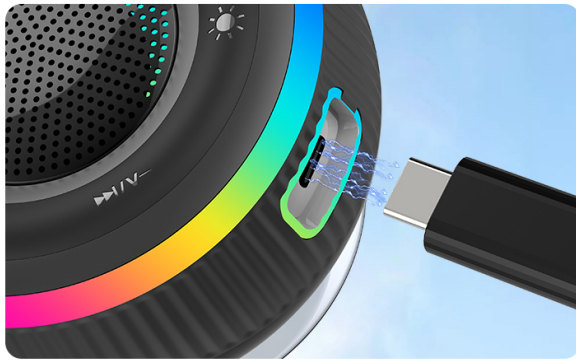

Type-C Quick Charge Technology

A single charge can be completed in just 1.5 hours, making it fast and efficient.