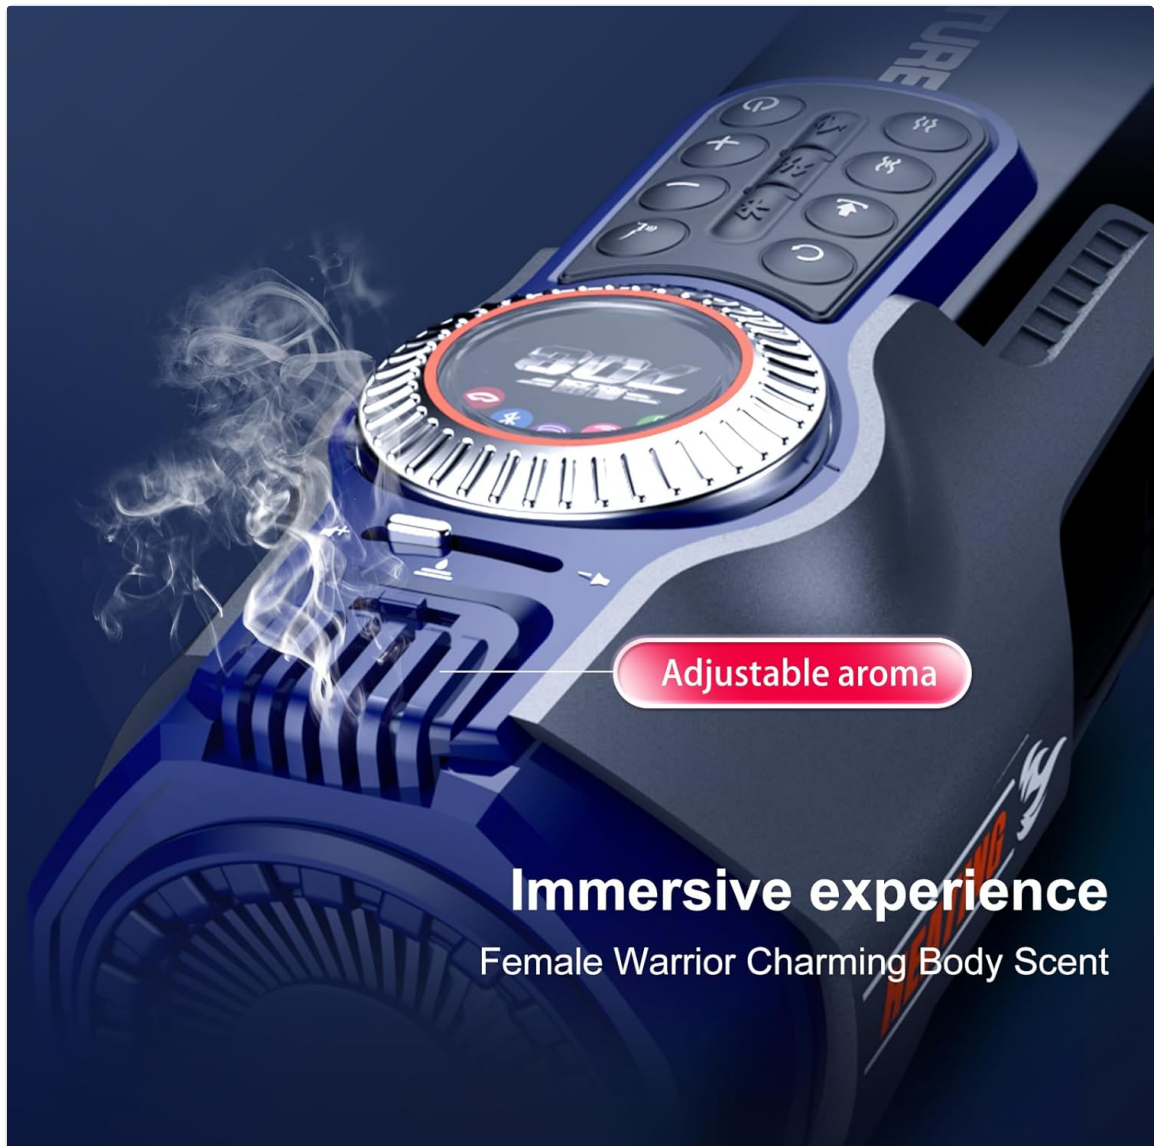

PRODUCT OVERVIEW

The Leten 708 Future Pro is an automatic male stroker designed for personal use. It features multiple stimulation modes, heating, and an aroma diffuser for an enhanced experience.

Key Features:

OPERATING INSTRUCTIONS

The Leten 708 Future Pro features an intuitive control panel with an LED display and a multi-function dial.

1. **Power On/Off:** Press and hold the power button (usually indicated by a circle with a vertical line) to turn the device on or off. The LED display will illuminate.
2. **Adjust Thrusting Modes:** Use the dedicated buttons or the multi-function dial to cycle through the 10 available thrusting modes. The LED display will show the current mode.

Image: Control panel for adjusting stroking modes.

3. **Control Airbag Massaging:** Activate and adjust the intensity of the 10 airbag massaging patterns using the corresponding controls on the panel or dial.