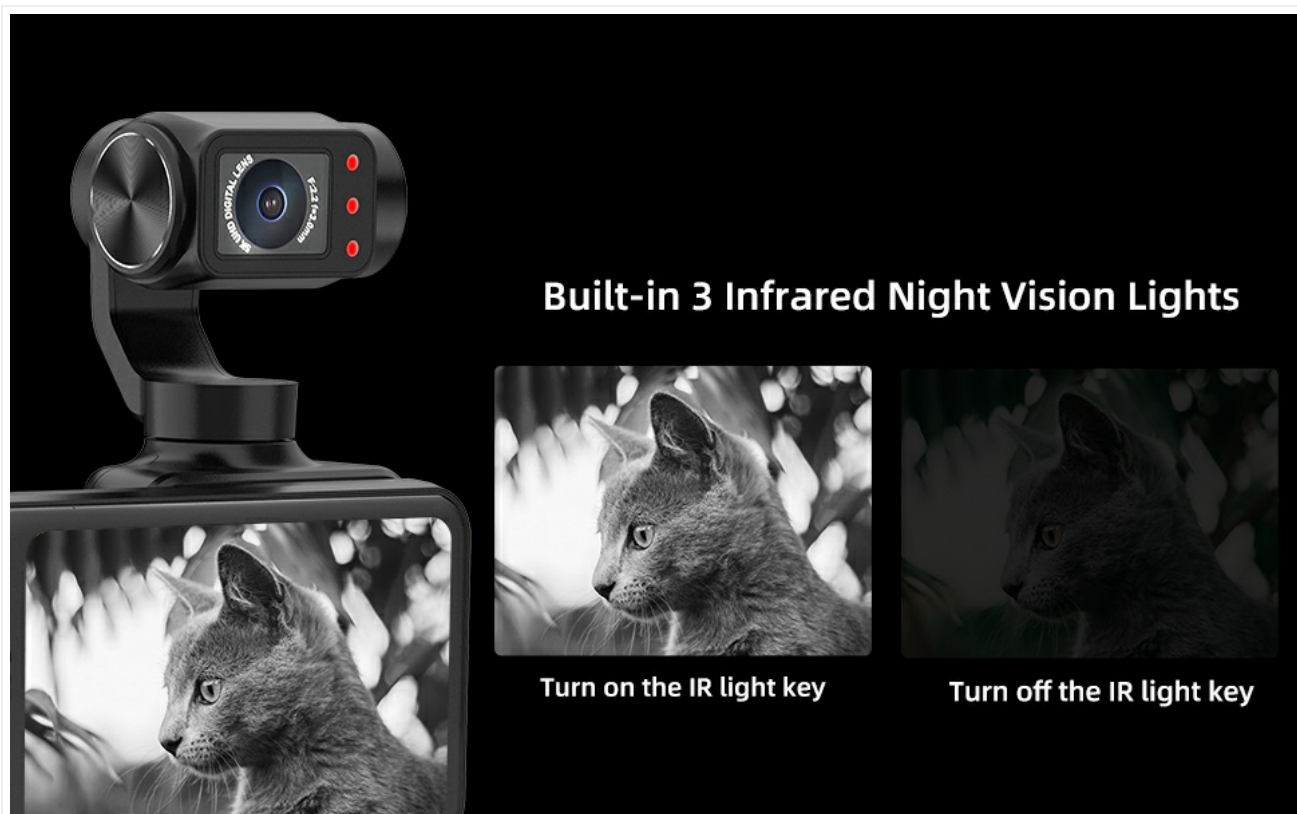

Figure 6: Infrared Night Vision Operation

2.6 Wide Dynamic Range (WDR) and AE-L Exposure Lock

- **WDR:** Enhances image quality by capturing more detail in both bright and dark areas of a scene, preventing overexposure in highlights and underexposure in shadows.
- **AE-L (Exposure Lock):** Locks the exposure settings to prevent automatic adjustments, useful in scenes with challenging lighting conditions or when consistent exposure is desired.