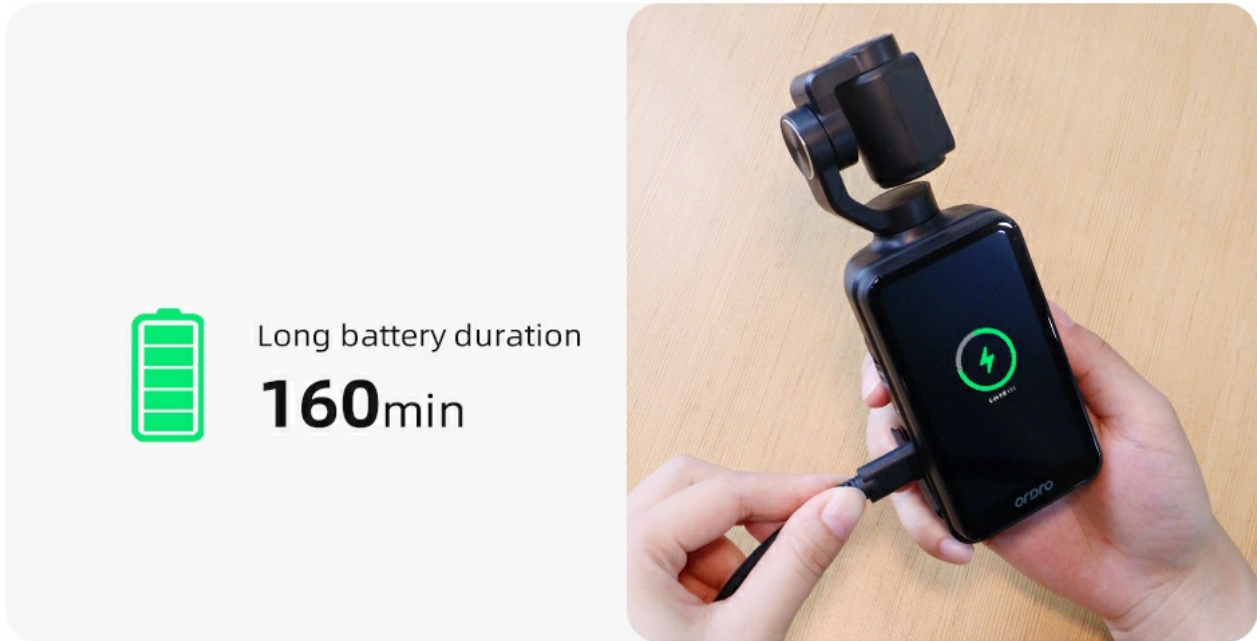

Figure 1: ORDRO M5 Handheld Camcorder Overview

1. SETUP

1.1 Charging the Battery

The ORDRO M5 camcorder is equipped with a built-in battery. Before first use, fully charge the device. Connect the camcorder to a power source using the provided USB cable. The charging indicator will illuminate during charging and turn off when complete. A full charge provides approximately 150 minutes of 4K/60FPS recording time.

Full sense of security Long battery duration

2.7 hours of smooth shooting after fully charged to record up to 160 minutes of 4K/30fps or 160 minutes of 5K/30fps videos with full display of your inspiration.

Figure 2: Charging the ORDRO M5 Camcorder

1.2 Inserting a Micro SD Card

The camcorder supports Micro SD cards for storage. Locate the Micro SD card slot, typically on the side or bottom of the device. Insert the card with the gold contacts facing down until it clicks into place. Ensure the card is rated V60 or higher for optimal 5K video recording performance. A 64GB card is typically included.