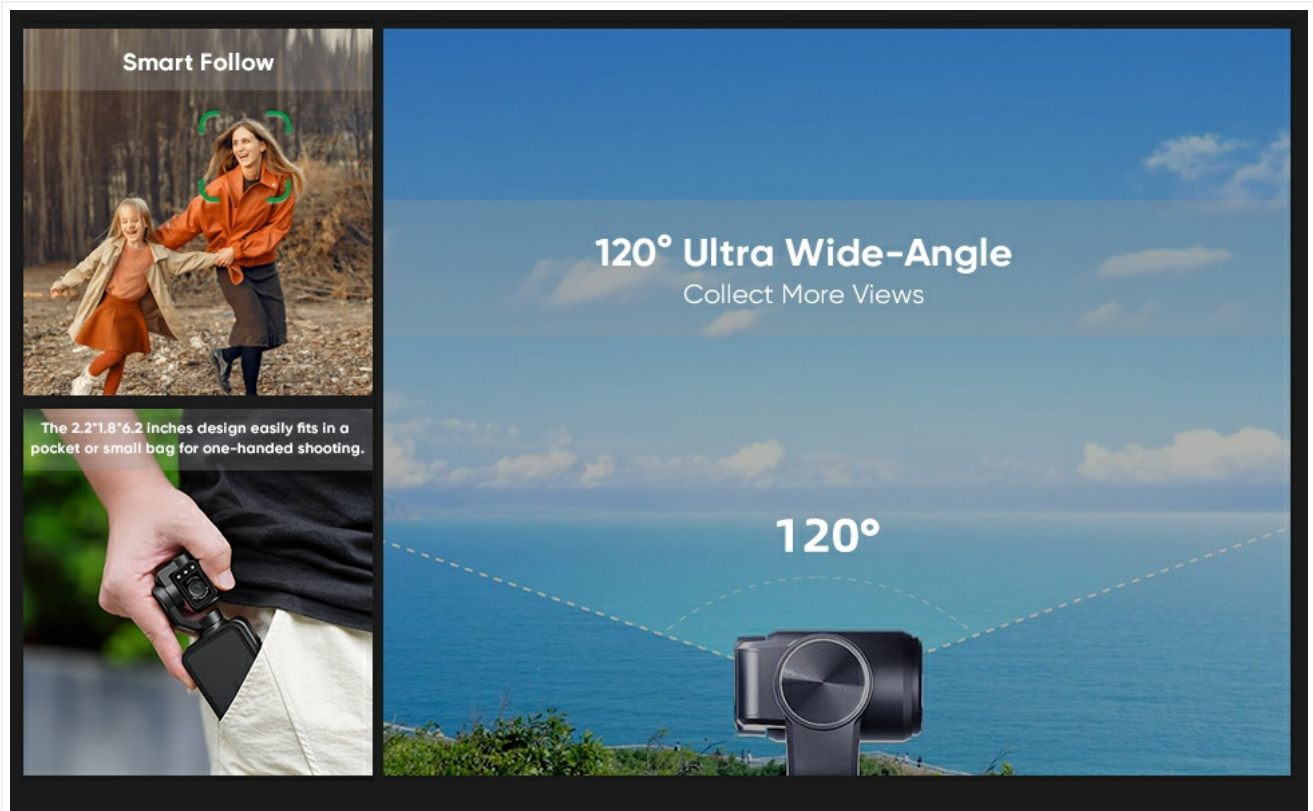

2.4 Face Tracking

Activate face tracking by touching the screen to select a face. The camcorder will then automatically lock onto and follow the detected face, keeping it centered in the frame.

Figure 5: Face Tracking Functionality