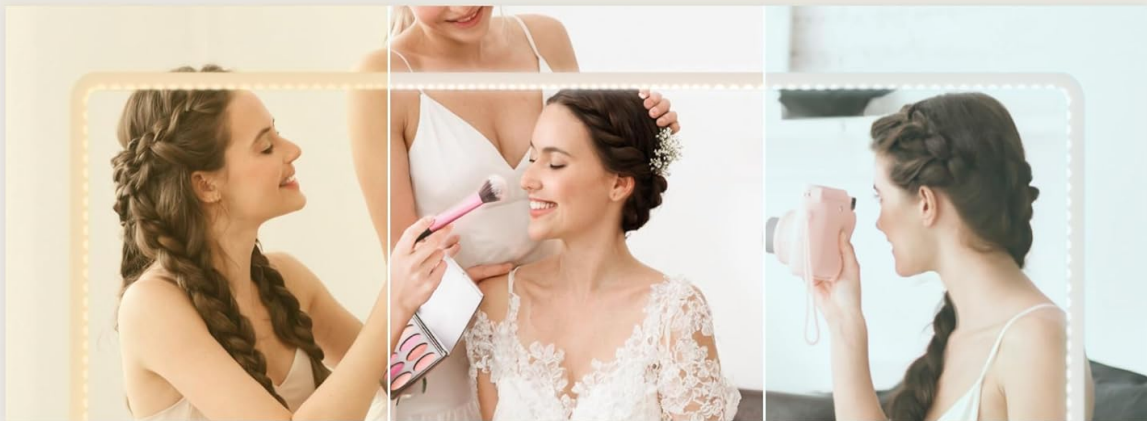

3 Color Lighting Modes

Adjust brightness according to your needs

Touch Control

adjust brightness

change lighting mode

3500K
Warm Yellow

4500K
Natural White

6500K
Cold White

0

25

50

75

100

Image 6: Details of the magnetic 5X magnifier, integrated charging station, and hair dryer rack.

4.5 Storage Drawers

The vanity desk is equipped with five smooth-sliding drawers and a spacious tempered glass top. The adjustable grid-organizer drawers beneath the glass top allow for optimal organization of cosmetics and accessories, helping to keep your area tidy.