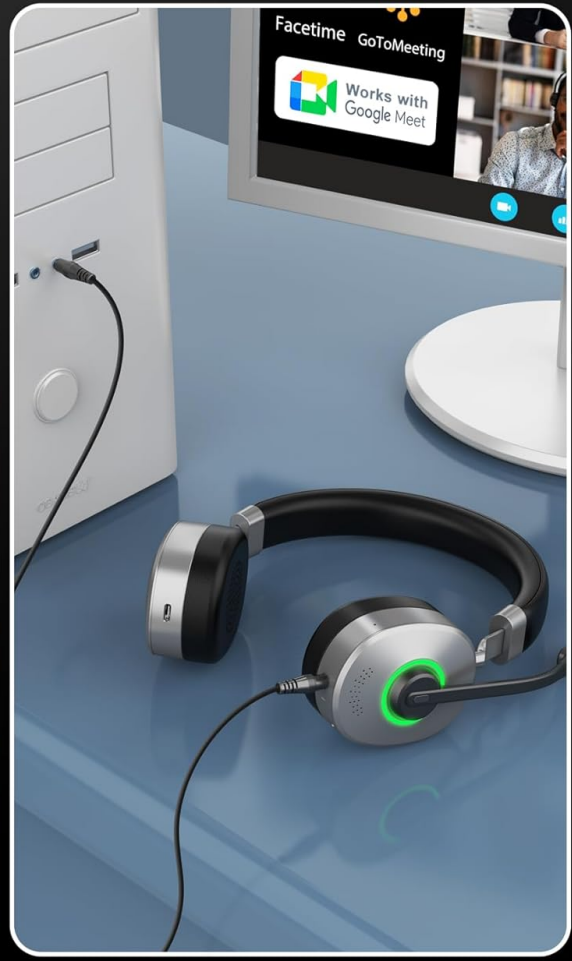

1 Wired Connection Method

Image: The headset supports multiple connection methods, including wireless Bluetooth via USB dongle and direct wired connection via TYPE-C.