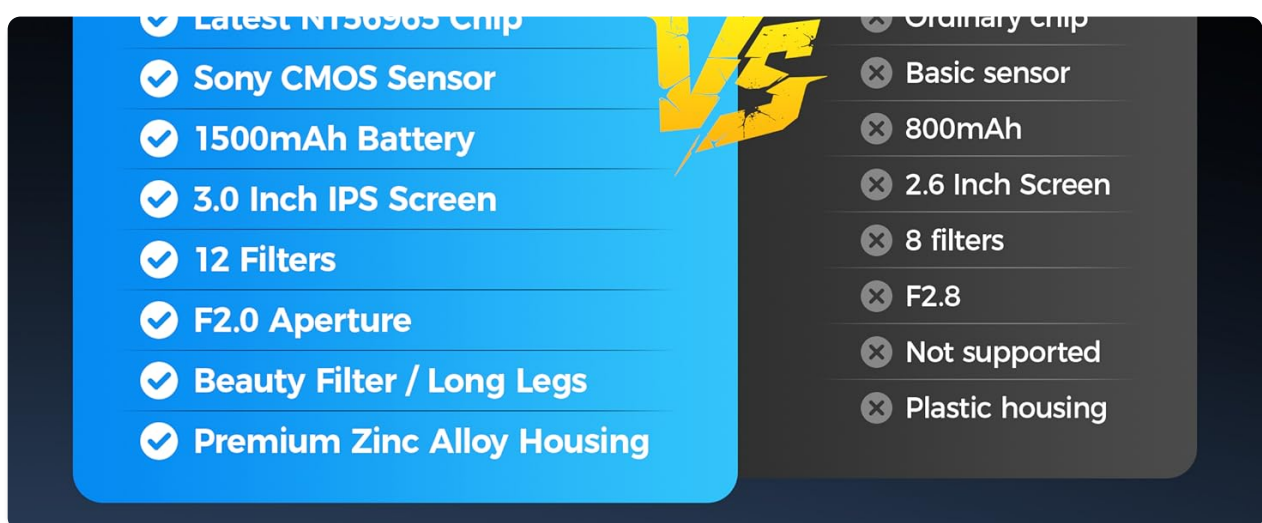

## SPECIFICATIONS

Figure 5: Overview of key technical specifications.

| Feature    | Specification |
|------------|---------------|
| Model Name | DCV6          |

| Feature                 | Specification                  |
|-------------------------|--------------------------------|
| Photo Sensor Resolution | 64 MP                          |
| Video Resolution        | 4320p (4K)                     |
| Optical Zoom            | 16x                            |
| Display Size            | 3 Inches                       |
| Image Stabilization     | True (6-Axis Anti-Shake)       |
| Autofocus Technology    | Face Detection                 |
| Battery Cell Type       | Lithium Ion (1500mAh)          |
| Memory Storage Capacity | Supports up to 256 GB Micro SD |
| Connectivity Technology | USB Type C                     |
| Form Factor             | Compact                        |
| Skill Level             | Beginner                       |