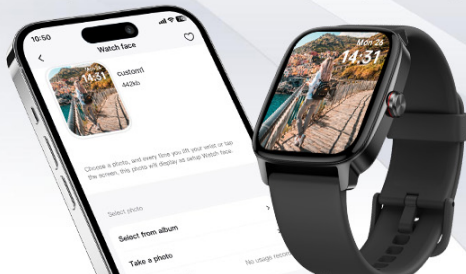

A video demonstrating how to connect the magnetic charging cable to the back of the YMZ Smart Watch and showing the charging indicator on the screen.

App Installation and Pairing

To unlock the full potential of your YMZ Smart Watch, download the "VeryFit" app from your device's app store. Follow the on-screen instructions in the app to pair your watch via Bluetooth. A QR code for the app can be found in the included user manual.

100+ Sports Modes

1.85" Large Screen

100+ Colorful Watch Face

IP68 Waterproof

100+ Colorful Watch Faces

Features over 100 colorful watch faces. You can select your favorite or customize with your own photos.

A visual guide showing the steps to download the VeryFit app, enable Bluetooth, find the TGW01 device, and connect it for initial setup.

OPERATING INSTRUCTIONS

Basic Navigation

- **Swipe up/down:** Access notifications or quick settings.

- **Swipe left/right:** Navigate through different features and widgets.
- **Press side button:** Wake up screen, return to home screen, or access app list.

Bluetooth Calling

Once paired with your smartphone, the YMZ Smart Watch allows you to make and receive calls directly from your wrist. Use the dial pad, access call history, or select frequent contacts.