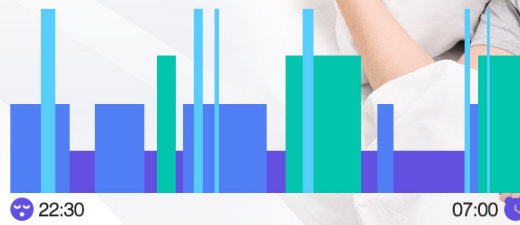

24-Hour Health Follow-UP

A collage showing the YMZ Smart Watch displaying heart rate, blood oxygen, and sleep data, with corresponding images of a person exercising, meditating, and sleeping.

Vital Monitoring

The fitness tracker keeps track of your health metrics throughout the day, continuously monitoring your blood oxygen levels, heart rate, and stress levels in real-time.

An image showcasing the vital monitoring features of the YMZ Smart Watch, including heart rate, blood oxygen, stress level, and sleep monitoring, with different watch faces.

Sleep Quality Monitoring

Monitor and estimate your sleep status and help you develop a better sleep habit

- Deep Sleep: 3 h 30 Minutes
- Light Sleep: 2 h 15 Minutes
- Awake: 24 Minutes
- REM: 1 h 36 Minutes

A graphic illustrating the sleep quality monitoring function of the YMZ Smart Watch, showing a detailed breakdown of sleep stages.

An image demonstrating the menstrual cycle tracking feature on the YMZ Smart Watch, showing a calendar and prediction for the next period.