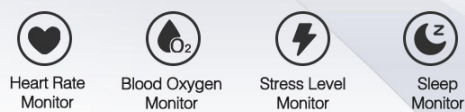

Messages Notification

An image displaying message notifications from various social media and communication apps on the YMZ Smart Watch screen.

HEALTH MONITORING

The YMZ Smart Watch continuously tracks key health metrics throughout the day.

- **Heart Rate Monitoring:** Real-time heart rate tracking.
- **Blood Oxygen Monitoring:** Measures blood oxygen levels.
- **Sleep Monitoring:** Analyzes sleep patterns (deep sleep, light sleep, awake time, REM).
- **Stress Level Monitoring:** Tracks stress levels.
- **Menstrual Cycle Tracking:** Helps women track their menstrual cycle.

24-Hour Health Follow-UP

A collage showing the YMZ Smart Watch displaying heart rate, blood oxygen, and sleep data, with corresponding images of a person exercising, meditating, and sleeping.

Vital Monitoring

The fitness tracker keeps track of your health metrics throughout the day, continuously monitoring your blood oxygen levels, heart rate, and stress levels in real-time.

An image showcasing the vital monitoring features of the YMZ Smart Watch, including heart rate, blood oxygen, stress level, and sleep monitoring, with different watch faces.