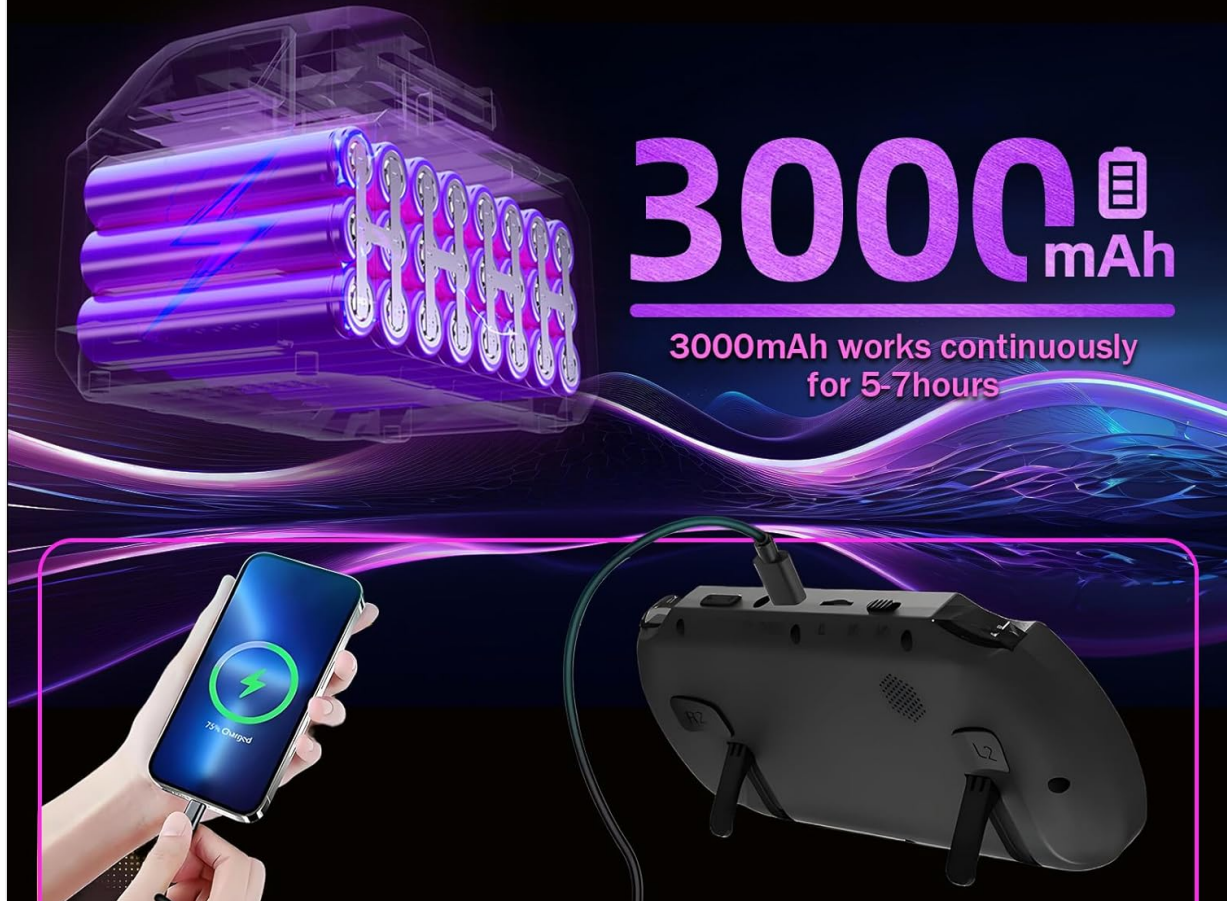

# Longer And More Durable Battery Life

Image 6.2: Visual representation of the 3000mAh battery capacity and its ability to charge a mobile phone.