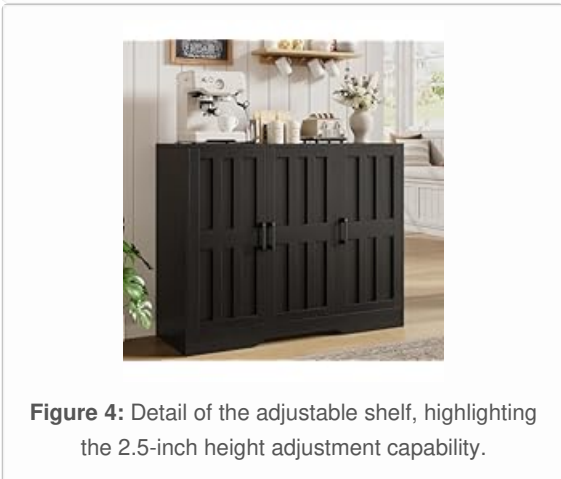

OPERATING AND FEATURES

The Vividwood Sideboard Buffet Cabinet offers versatile storage solutions with thoughtful design elements.

Storage and Adjustable Shelves

This cabinet features two doors and a spacious interior with an adjustable shelf. The right cabinet includes a 3-level adjustable shelf with a 2.5-inch height range, allowing customization for various items.

Figure 3: Interior of the cabinet demonstrating adjustable shelves for flexible storage of items like dishes, small appliances, and bottles.

Figure 4: Detail of the adjustable shelf, highlighting the 2.5-inch height adjustment capability.