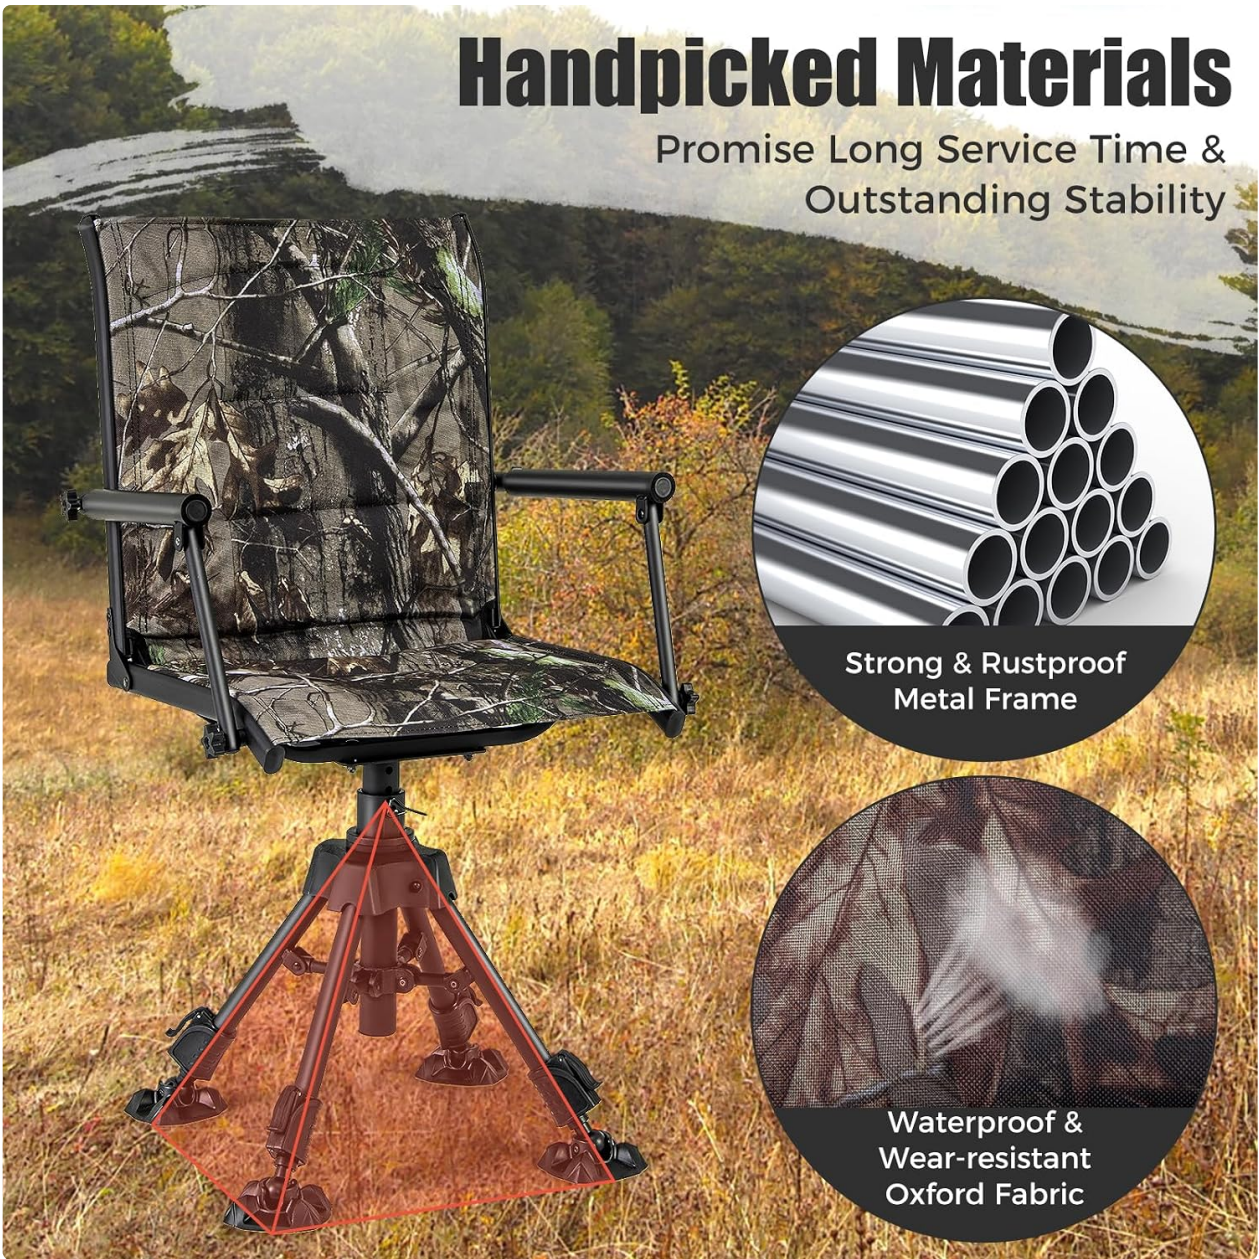

Handpicked Materials

Promise Long Service Time & Outstanding Stability

Image: Overview of the durable materials used in the chair's construction.

WARRANTY AND SUPPORT

For warranty information, product support, or to inquire about replacement parts, please contact HAPPYGRILL customer service directly. Refer to the contact information provided with your purchase or visit the official HAPPYGRILL website.

Please retain your proof of purchase for any warranty claims.