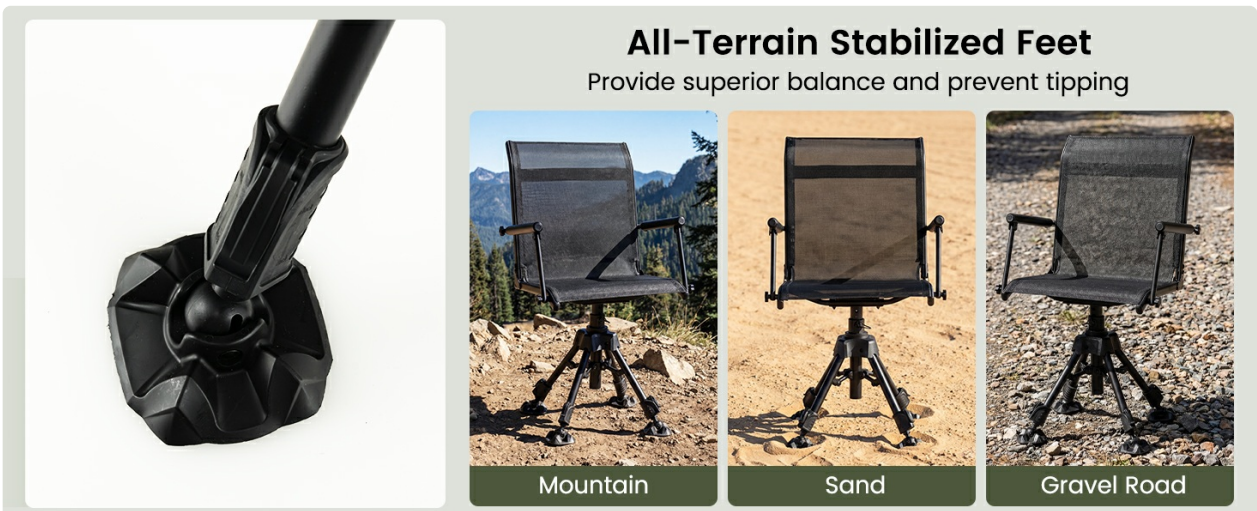

- **360° Swivel Function:** The chair features a smooth and silent 360-degree swivel base. To rotate, simply shift your weight and turn. The silent operation helps avoid disturbing wildlife.
- **Height Adjustment:** Utilize the telescopic legs to adjust the seat height to your preference, ensuring optimal viewing and comfort. Always ensure the legs are securely locked after adjustment.
- **All-Terrain Stability:** The large, rotating foot pads are designed to prevent sinking into soft ground and provide stability on uneven surfaces like gravel, sand, or mountain terrain. Adjust the foot pads to sit flush with the ground for maximum support.
- **Folding for Transport:** To fold the chair, first detach the seat from the base if necessary (refer to assembly steps in reverse). The seat and base can then be folded into two separate, compact parts for easy storage and transportation. A strap is included to secure the armrest when the seat is folded.

360° Quiet Rotation

Find prey in any direction while avoiding disturbing them

Silent

Smooth

Image: Illustration of the chair's 360-degree quiet rotation, ideal for hunting.

5-position Adjustable Heights & Adjustable Feet

Suitable for People of Different heights & Roads of Various Types

Image: Visual guide to adjusting the chair's height and positioning the all-terrain feet.

Image: Examples of the chair's all-terrain feet providing stability on various surfaces.