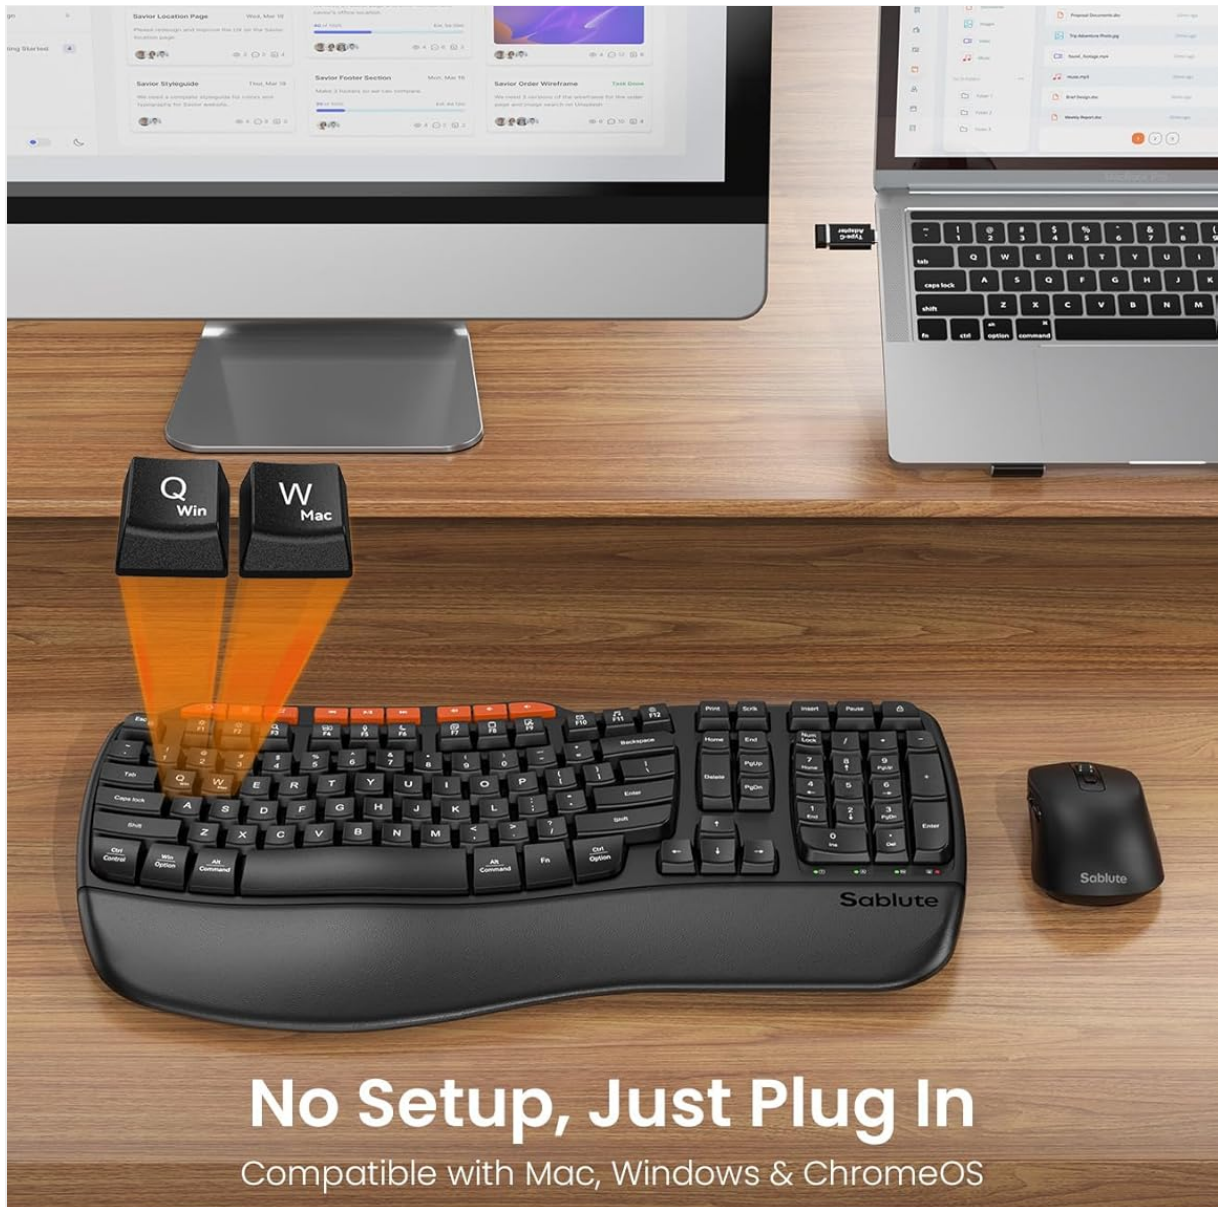

USB-A port

Image: A close-up of the USB-A receiver and the USB-A to Type-C adapter, illustrating how to connect the wireless peripherals to different types of ports on a computer.

OPERATING INSTRUCTIONS

Keyboard Features

- **Ergonomic Design:** The keyboard features a wave-shaped key layout and a cushioned faux lambskin palm rest for natural typing posture and reduced wrist strain.
- **Adjustable Tilt Legs:** Dual-angle tilt legs on the underside allow you to adjust the keyboard's elevation for comfortable typing while sitting or standing.
- **Quiet Typing:** The keys are designed for soft, quiet presses, minimizing noise during use.