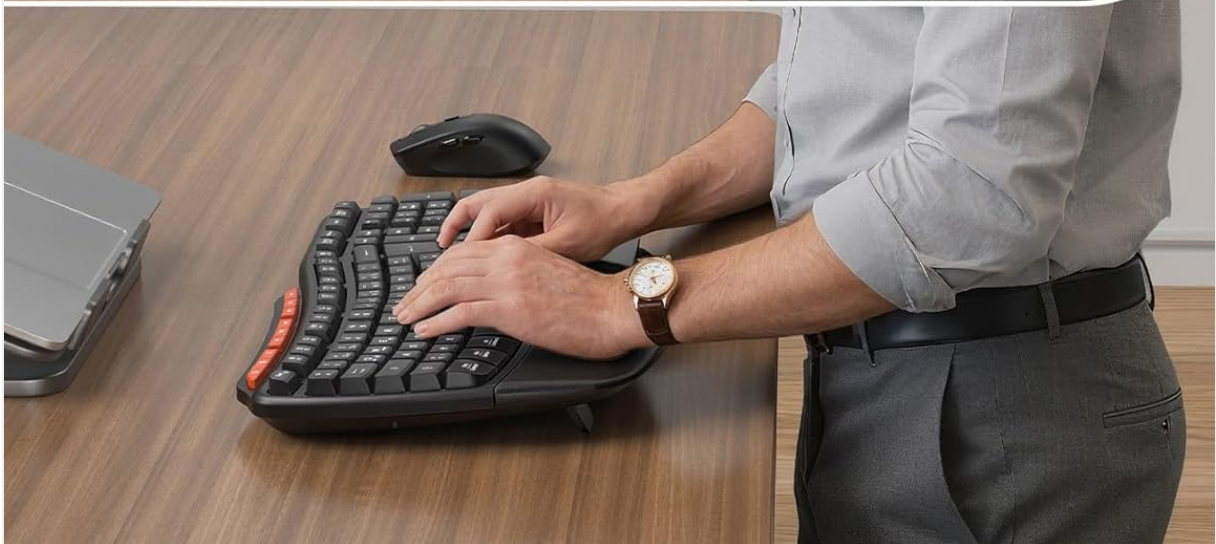

Keyboard Features

- **Ergonomic Design:** The keyboard features a wave-shaped key layout and a cushioned faux lambskin palm rest for natural typing posture and reduced wrist strain.
- **Adjustable Tilt Legs:** Dual-angle tilt legs on the underside allow you to adjust the keyboard's elevation for comfortable typing while sitting or standing.
- **Quiet Typing:** The keys are designed for soft, quiet presses, minimizing noise during use.

ERGONOMIC WAVE KEYS

Natural finger alignment for all-day comfort

Image: The ergonomic keyboard with its distinctive wave-shaped keys and integrated wrist rest, designed for natural finger alignment and comfort.

2 Adjustable Tilt Angles

Switch Between Comfortable Typing Angles for Sitting or Standing

Two Tilt Angles

Perfect for Sitting

Stand in Comfort

Image: The underside of the keyboard with its dual-angle tilt legs extended, demonstrating how to adjust the keyboard for comfortable use in both sitting and standing postures.