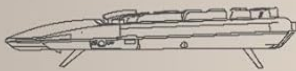

- **Shortcut Keys:** 9 dedicated multimedia shortcut keys are located at the top of the keyboard for quick access to functions like:
 - Emoji (FN+Q for Windows, FN+W for Mac)
 - Calculator
 - Print Screen
 - Previous Song
 - Play/Pause
 - Next Song
 - Volume Up
 - Volume Down
 - Mute
- **Function Keys (F1-F12):** These keys can be used in combination with the 'Fn' key for additional system-specific functions (e.g., screen brightness, search, window switch, sleep, lock screen). Refer to the included quick guide for a full layout.
- **Compatibility Switch:** Use FN+Q for Windows/ChromeOS and FN+W for macOS to optimize keyboard functions for your operating system.

ERGONOMIC WAVE KEYS

Natural finger alignment for all-day comfort

Image: The ergonomic keyboard with its distinctive wave-shaped keys and integrated wrist rest, designed for natural finger alignment and comfort.

2 Adjustable Tilt Angles

Switch Between Comfortable Typing Angles for Sitting or Standing

Two Tilt Angles

Perfect for Sitting

Stand in Comfort

Image: The underside of the keyboard with its dual-angle tilt legs extended, demonstrating how to adjust the keyboard for comfortable use in both sitting and standing postures.