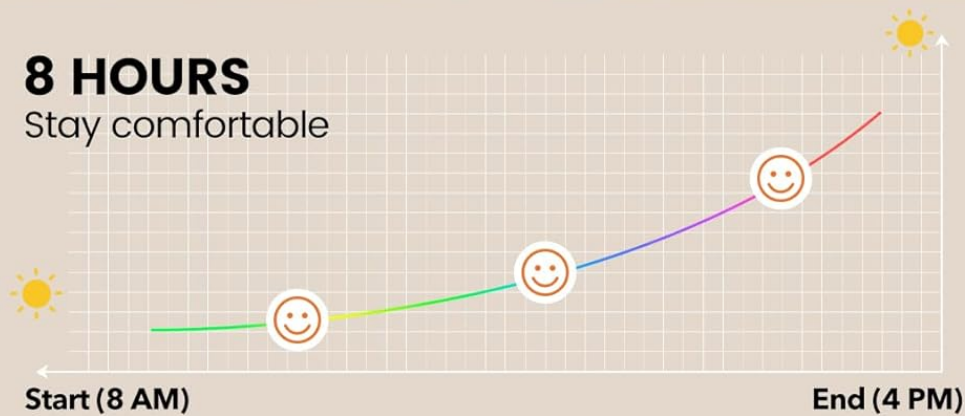

Soft Keys Smooth Typing

Reduces finger fatigue and wrist strain

8 HOURS
Stay comfortable

Image: A diagram illustrating the dimensions of the full-size ergonomic keyboard (44.2cm x 24.13cm) and the ergonomic mouse (12.45cm x 6.35cm x 4.32cm).