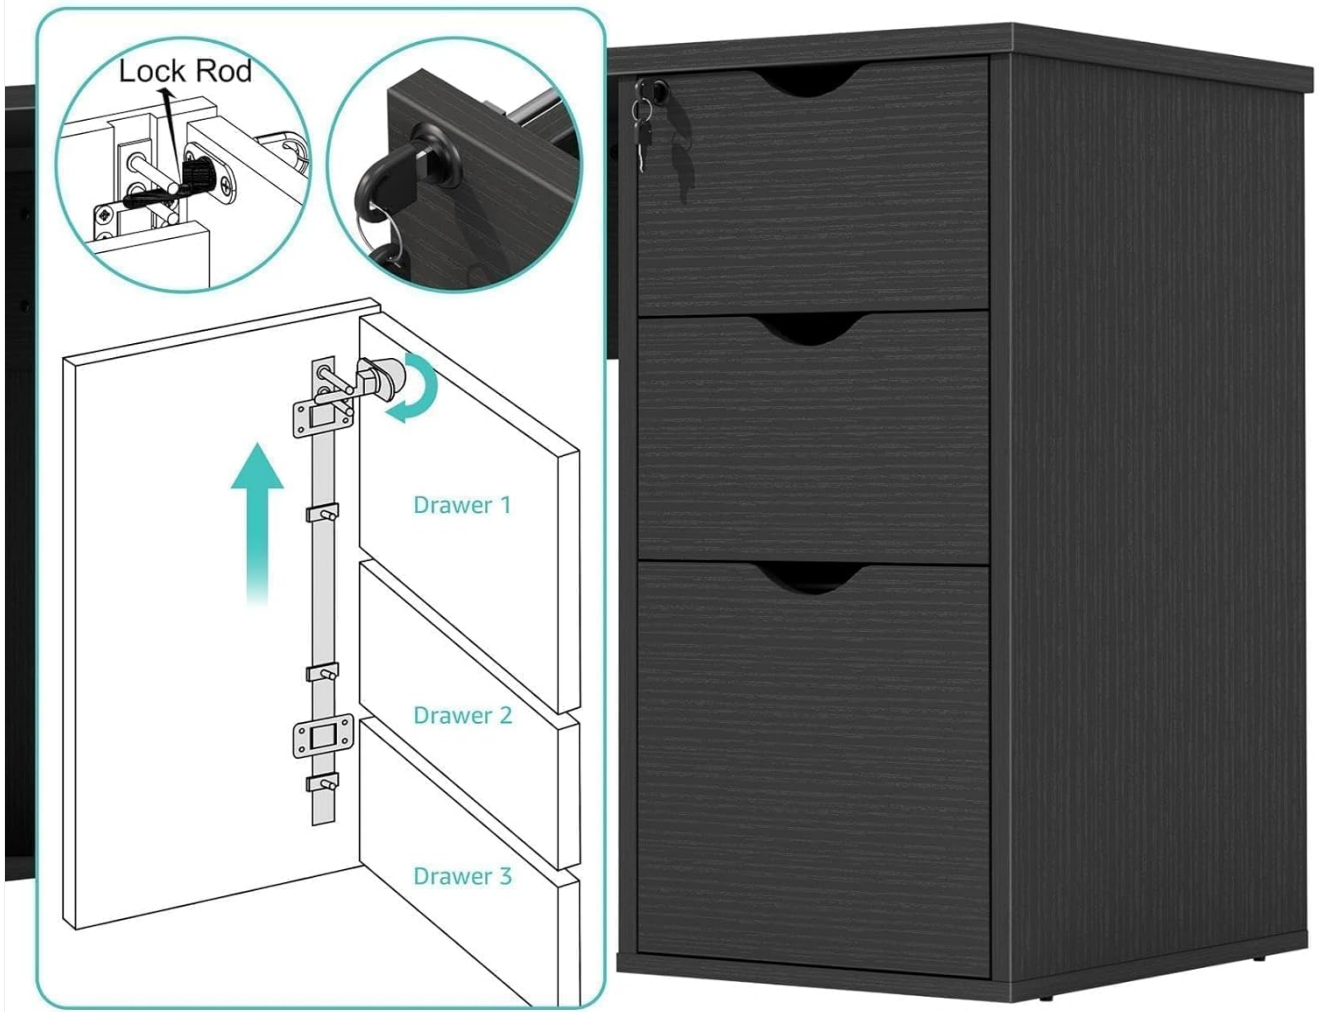

Scan the QR code on your physical manual to access additional step-by-step installation videos and detailed diagrams.

Features and Operating Instructions

Integrated Charging Hub

 <p>125V/12A [3 AC Outlets]</p>	 <p>5V/2A [2 USB Ports]</p>	 <p>6.5-FT [Power Cord]</p>
--	--	--

The desk features an ETL-certified built-in power strip with 3 AC outlets and 2 USB ports (2.4A smart charging). To

use, simply plug your devices into the available outlets or USB ports. The hub is designed for safe use with child-safe shutters, surge protection, and overload prevention. Ensure the desk is connected to a grounded power source.

Ample & Organized Storage

6-Tier Wooden Drawers

Spacious storage space for organization
Practical design keeps your space tidy

Books

Wallet

Files

Laptop

This L-shaped desk includes 6 wooden drawers. Two large file cabinets are designed to keep documents organized and accessible, featuring adjustable dividers and a hanging-file drawer compatible with A4, F4, Letter, and Legal sizes. Four smaller drawers are suitable for storing supplies such as pens and notepads, helping to maintain a clutter-free workspace.

Secure & Silent Storage

Secure Multi-Drawer Interlock System

Perfect for organizing and protecting sensitive documents, personal items, or valuables across multiple compartments.

Safeguard valuables and sensitive documents using the 2 lockable file cabinets and 4 keyed small drawers. The interlock system, operated with the 2 included keys, provides essential security. Stainless steel slide rails ensure stable, smooth, and quiet drawer operation.