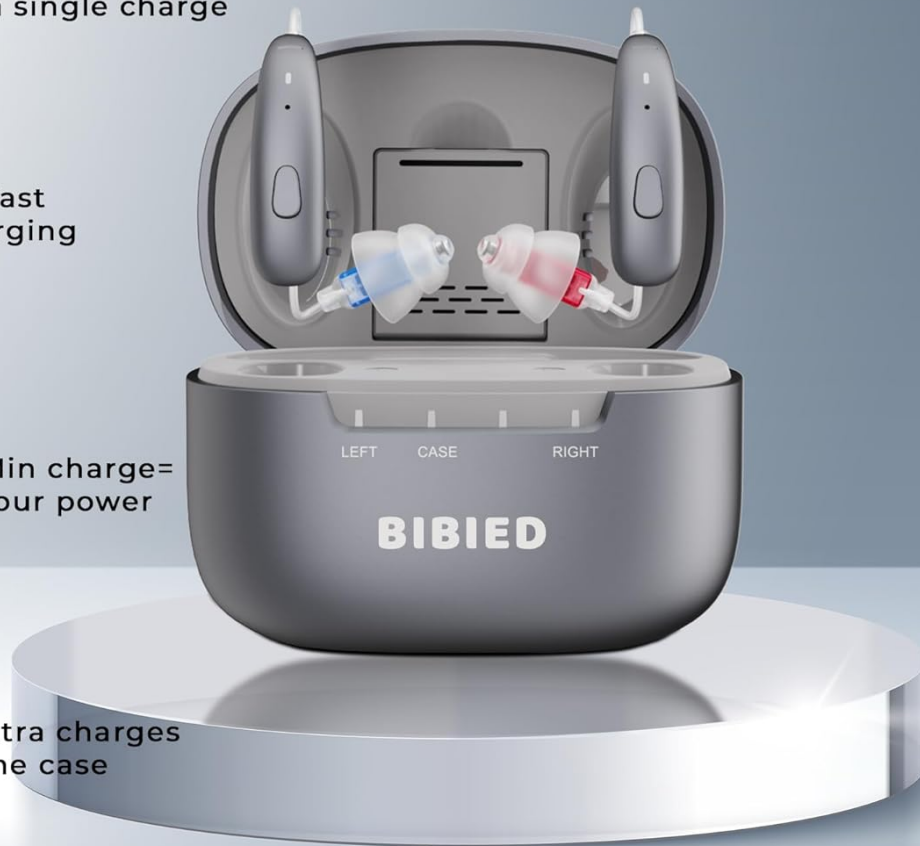

100-Hour Total Battery Life

Fast Charge. Long Life. Every Day.

20H working time
on a single charge

2H fast
charging

15-Min charge=
6-Hour power

4 extra charges
in the case

Image 3.1: Battery life and charging specifications for the hearing aids and charging case.

3.2 Selecting and Fitting Ear Domes

Proper ear dome selection is crucial for comfort and sound quality. Your kit includes multiple sizes (S/M/L) of soft silicone ear domes.

1. Choose an ear dome size that feels comfortable and creates a good seal in your ear canal.
2. Gently attach the selected ear dome to the receiver of the hearing aid.
3. Place the hearing aid behind your ear, then carefully insert the ear dome into your ear canal. The device should sit securely and comfortably, with the thin tube following the contour of your ear.