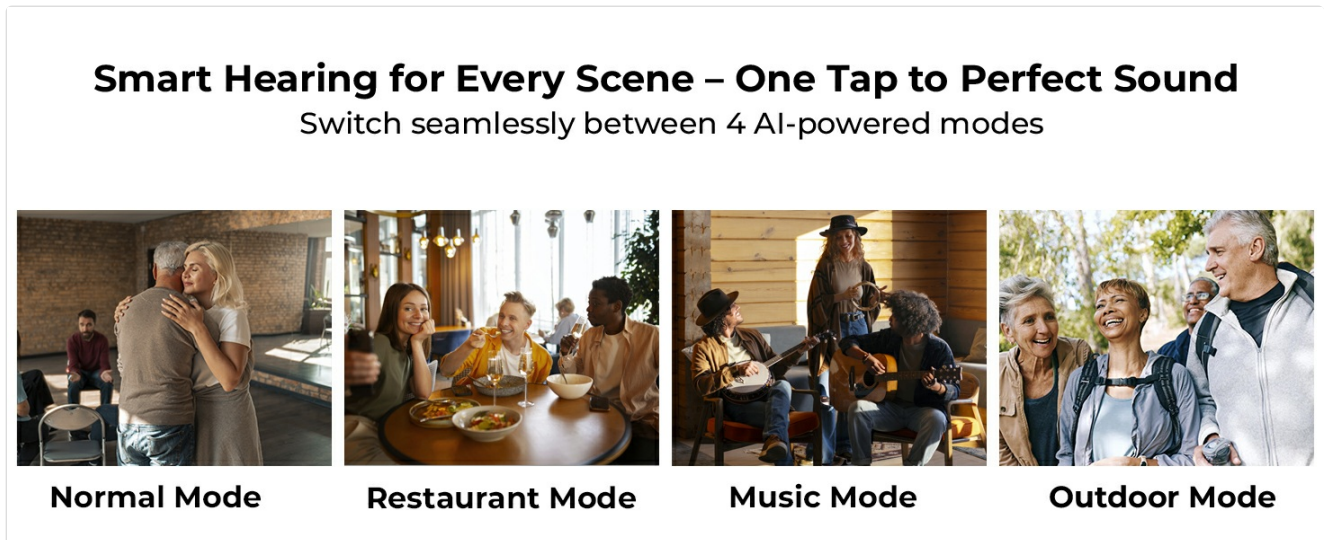

- **Normal Mode:** Suitable for quiet environments and one-on-one conversations.
- **Restaurant Mode:** Designed to reduce background noise in busy settings, focusing on speech.

- **Music Mode:** Optimized for enjoying music with enhanced clarity.
- **Outdoor Mode:** Reduces wind noise and other outdoor ambient sounds.

To switch between modes, press and hold the mode button on the hearing aid until you hear an audible indication of the new mode.

Image 4.1: Visual representation of the four smart listening modes.