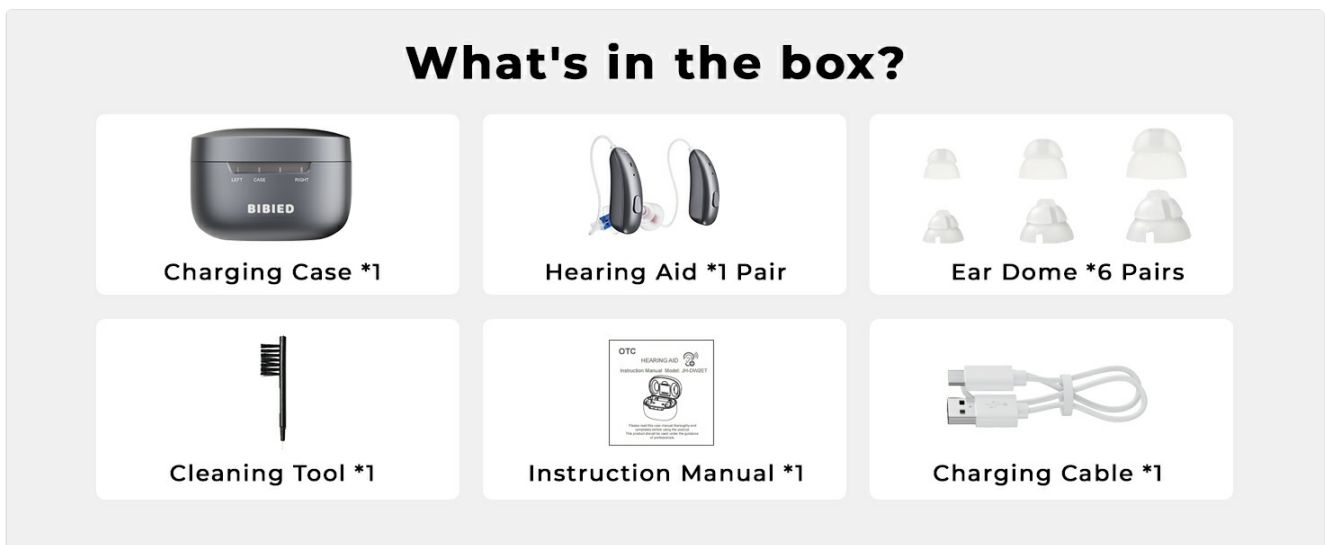

Image 1.1: Overview of BIBIED JH-DW2ET Smart OTC Hearing Aids highlighting key features.

## 2. WHAT'S IN THE BOX

Your BIBIED JH-DW2ET package includes the following items:

- Hearing aid \*1 pair (Left and Right)
- Ear dome \*6 pairs (various sizes: S/M/L)
- Charging case \*1

- Charging cable \*1
- Cleaning tool \*1
- Use manual \*1 (this document)