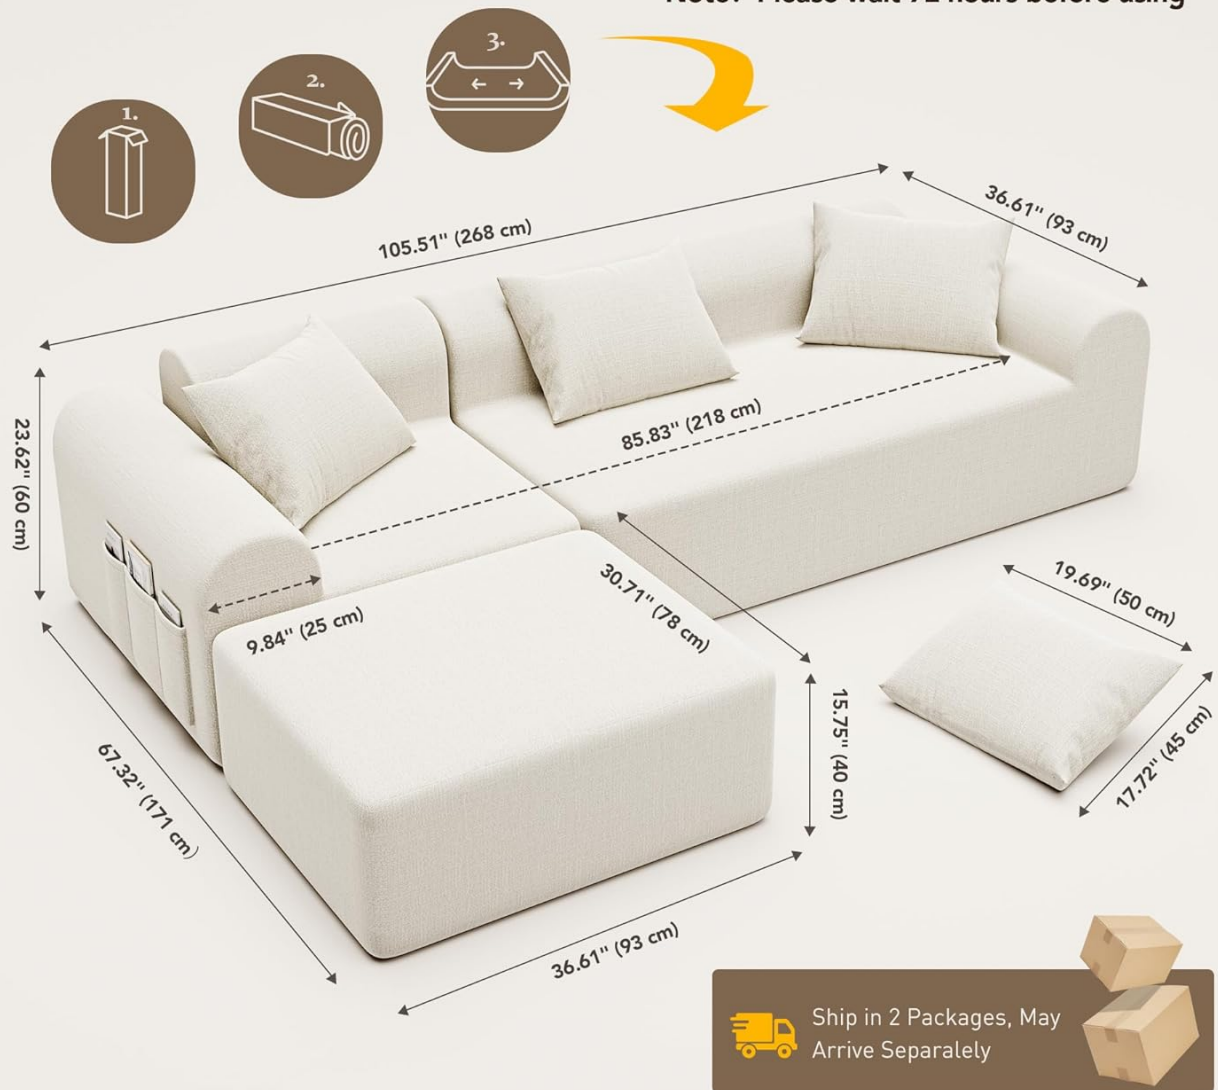

Decofy 105.5" Cloud Couch Sectional Sofa

Decofy 105.5" Cloud Couch Sectional Sofa User Manual

BRAND: DECOFY

Model: 105.5" Cloud Couch Sectional Sofa

1. INTRODUCTION

This manual provides essential information for the setup, operation, and maintenance of your Decofy 105.5" Cloud Couch Sectional Sofa. Designed for comfort and versatility, this modular L-shaped sofa features deep seats, chenille fabric, and requires no assembly.

- **No Assembly Required:** Unpack and allow the high-density foam to expand.
- **Cloud-like Comfort:** Legless, low-profile design with wide, deep seats for a weightless sensation.
- **Modular Design:** Flexible configurations with four pieces and built-in storage pockets.
- **Deep Seating:** Spacious 23.6" seat depth with a movable ottoman for relaxation.
- **Durable Fabric:** Comfortable chenille fabric that is soft, pet-friendly, skin-friendly, breathable, and anti-wrinkle.

Out-Of-The-Box

Note: Please wait 72 hours before using

Figure 2.1: Out-of-the-Box Setup and Dimensions. Note the sofa arrives compressed and requires 72 hours for full expansion. Dimensions are approximately 105.51"W x 36.61"D x 23.62"H.

Comfort Features:

- **Deep Seats:** Enjoy the spacious 23.6" seat depth for ultimate comfort.
- **Ottoman Use:** The movable ottoman can be used as a footrest, extra seating, or integrated into the sectional as a chaise lounge.
- **High-Resilience Foam:** Cushions are designed with high-resilience foam for superior support and long-lasting durability.