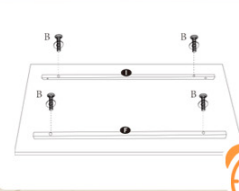

Step 1. Attach the support bars under the tabletop