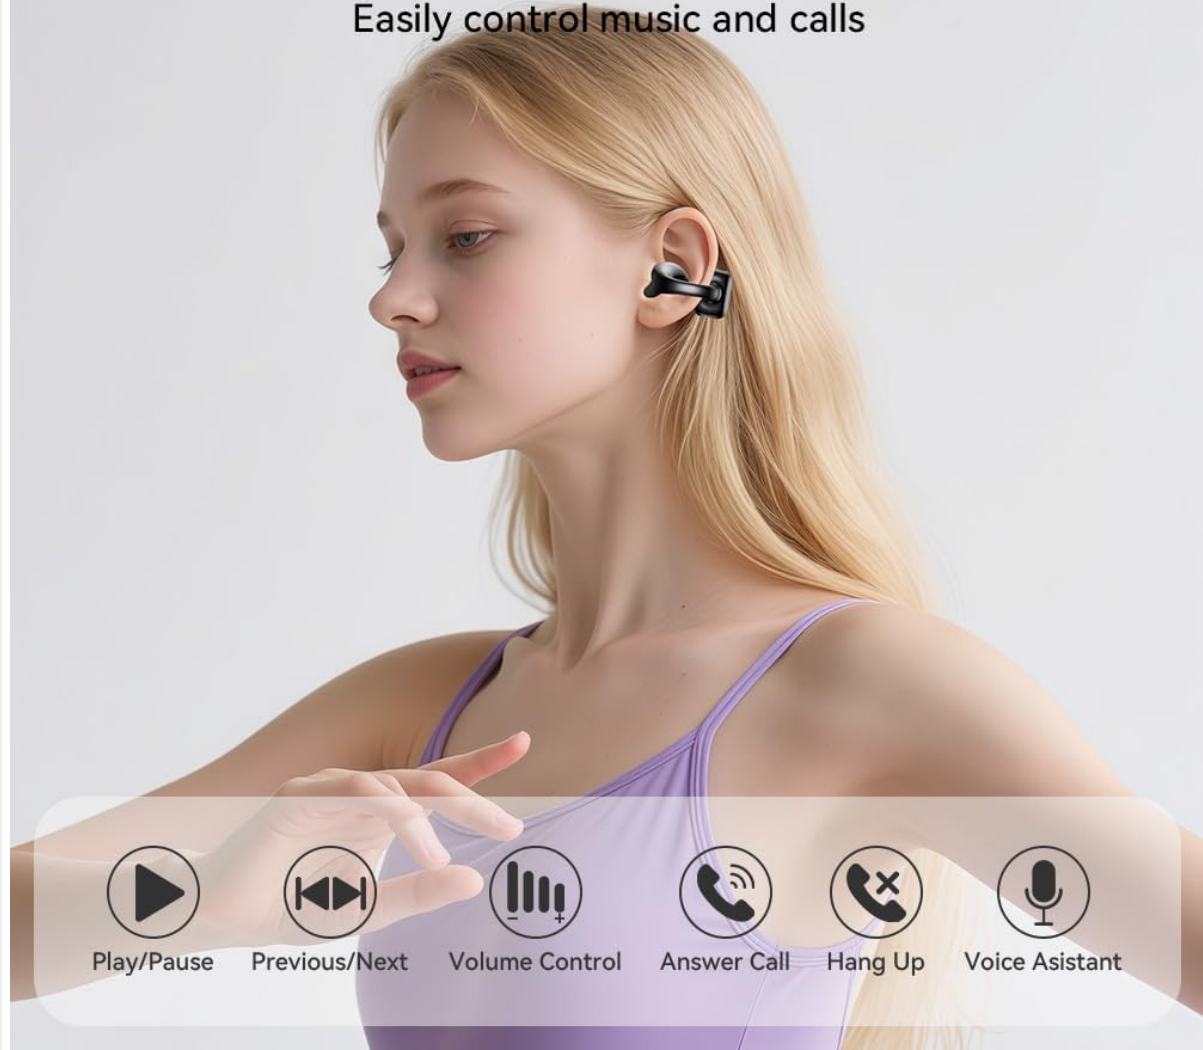

4.2. Touch Controls

Function	Action
Play/Pause	Single tap on either earbud
Next Track	Double tap on the Right earbud
Previous Track	Double tap on the Left earbud
Volume Up	Triple tap on the Right earbud
Volume Down	Triple tap on the Left earbud
Answer/End Call	Single tap on either earbud during an incoming call
Reject Call	Press and hold either earbud for 2 seconds
Activate Voice Assistant	Press and hold either earbud for 3 seconds

Smart Touch Control

Easily control music and calls

Image: An illustration detailing the smart touch control functions of the MZYDM M88 earbuds, including play/pause, track navigation, volume control, and call management.